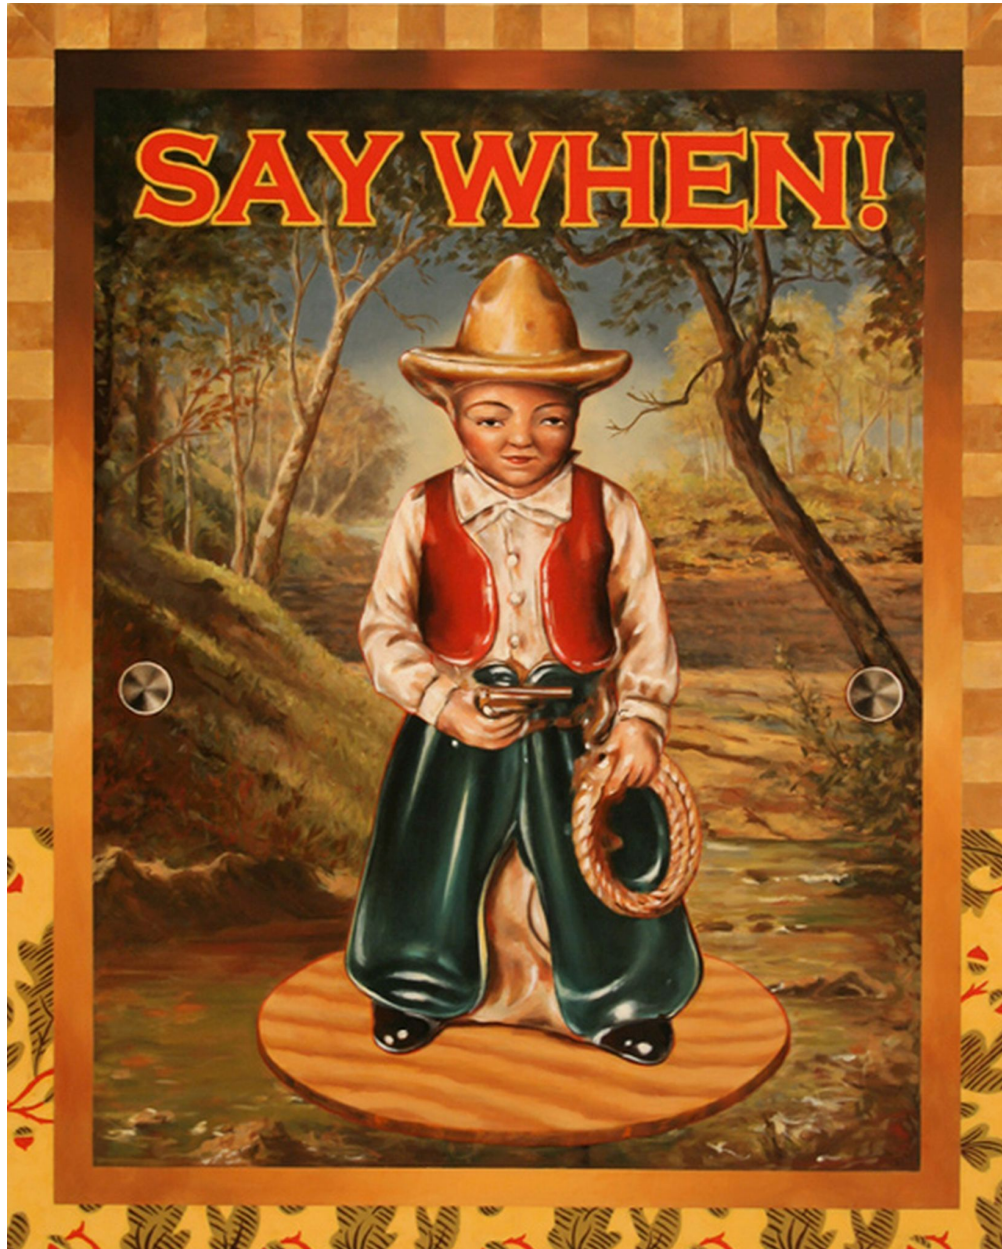

ROBISCHON

JERRY KUNKEL, *COMMON IMPERATIVE 2.5*
oil on canvas, 40 x 32 in. (101.6 x 81.3 cm)
JK214