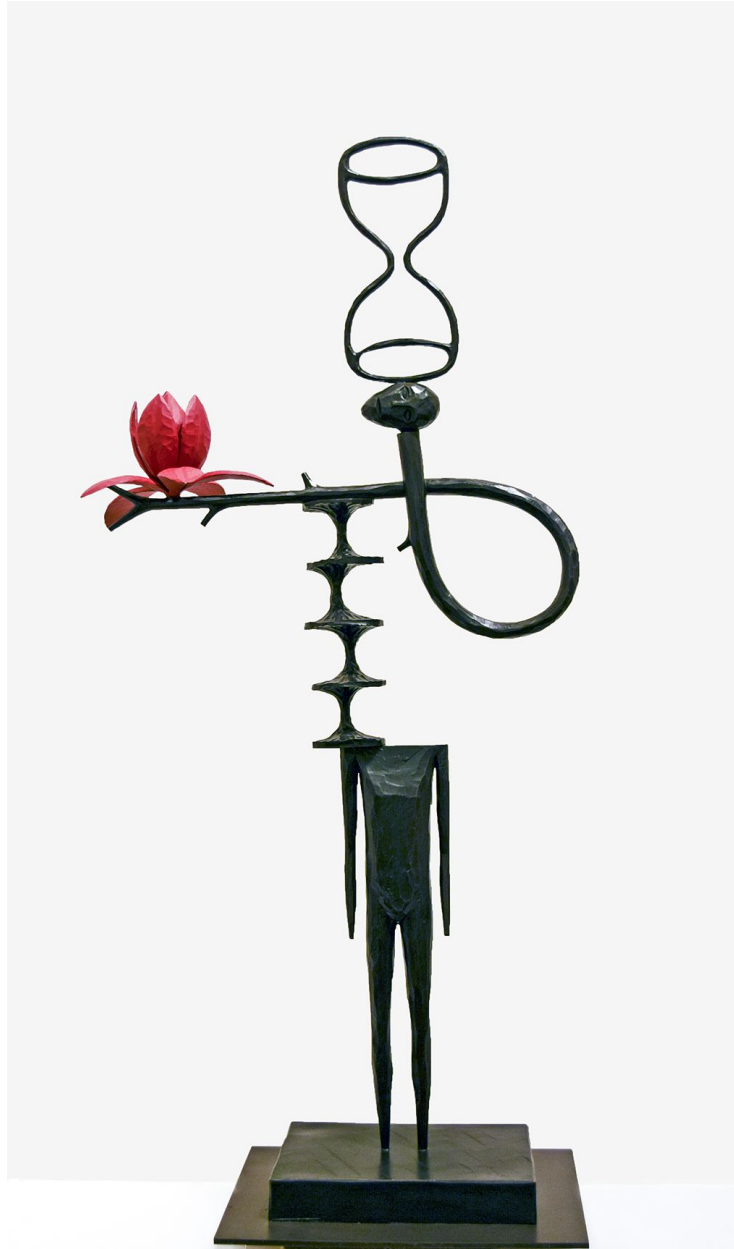

# ROBISCHON

JOHN BUCK, *HOLUALOA NO. 7 4/5*  
cast bronze, 45 x 23 x 8 in. (114.3 x 58.4 x 20.3  
cm)  
BUCK110