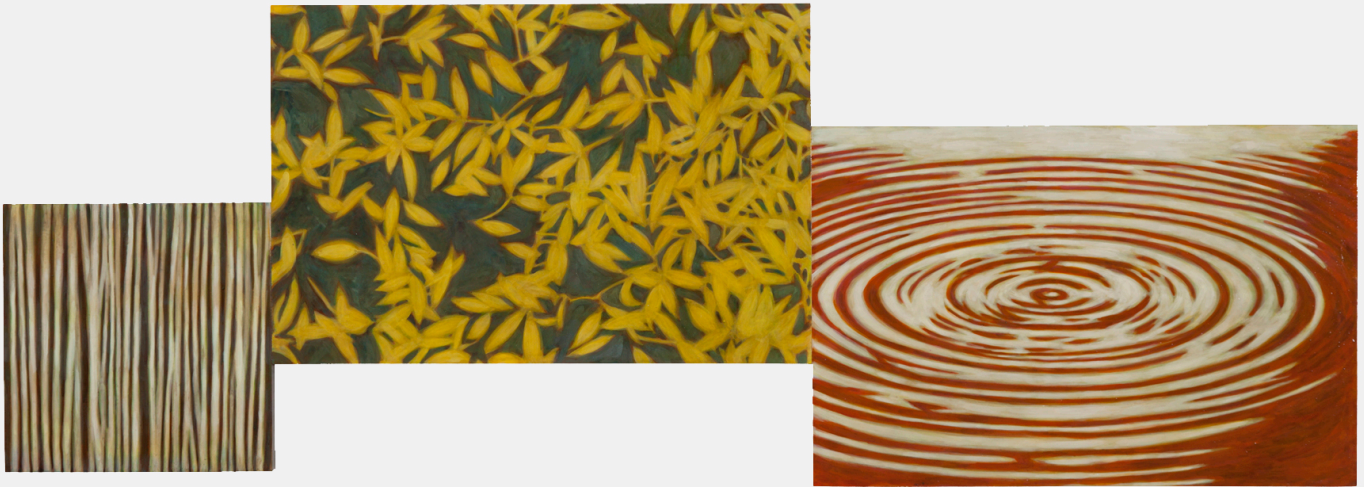

ROBISCHON

TRINE BUMILLER, *HELICON*
oil on panel, 31 x 90 in. (78.7 x 228.6 cm)
TBU236