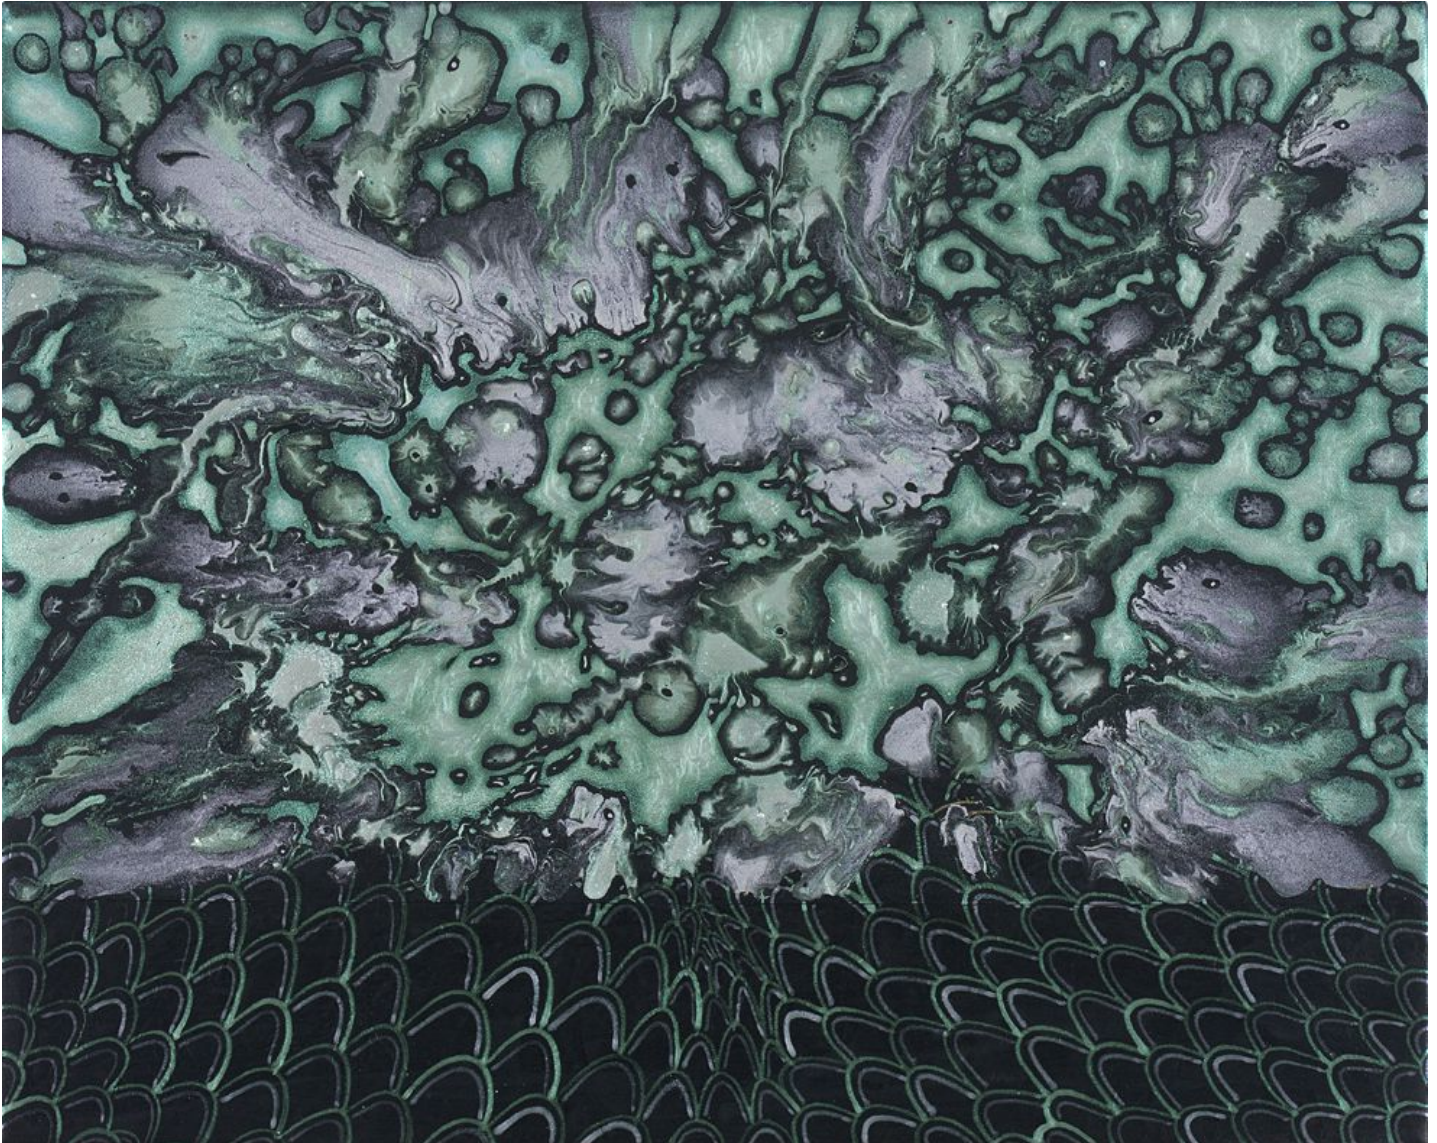

ROBISCHON

BARBARA TAKENAGA, *CLOUD FACES*
acrylic on canvas over wood panel, 8 x 10 in. (20.3 x 25.4 cm)
TAK016