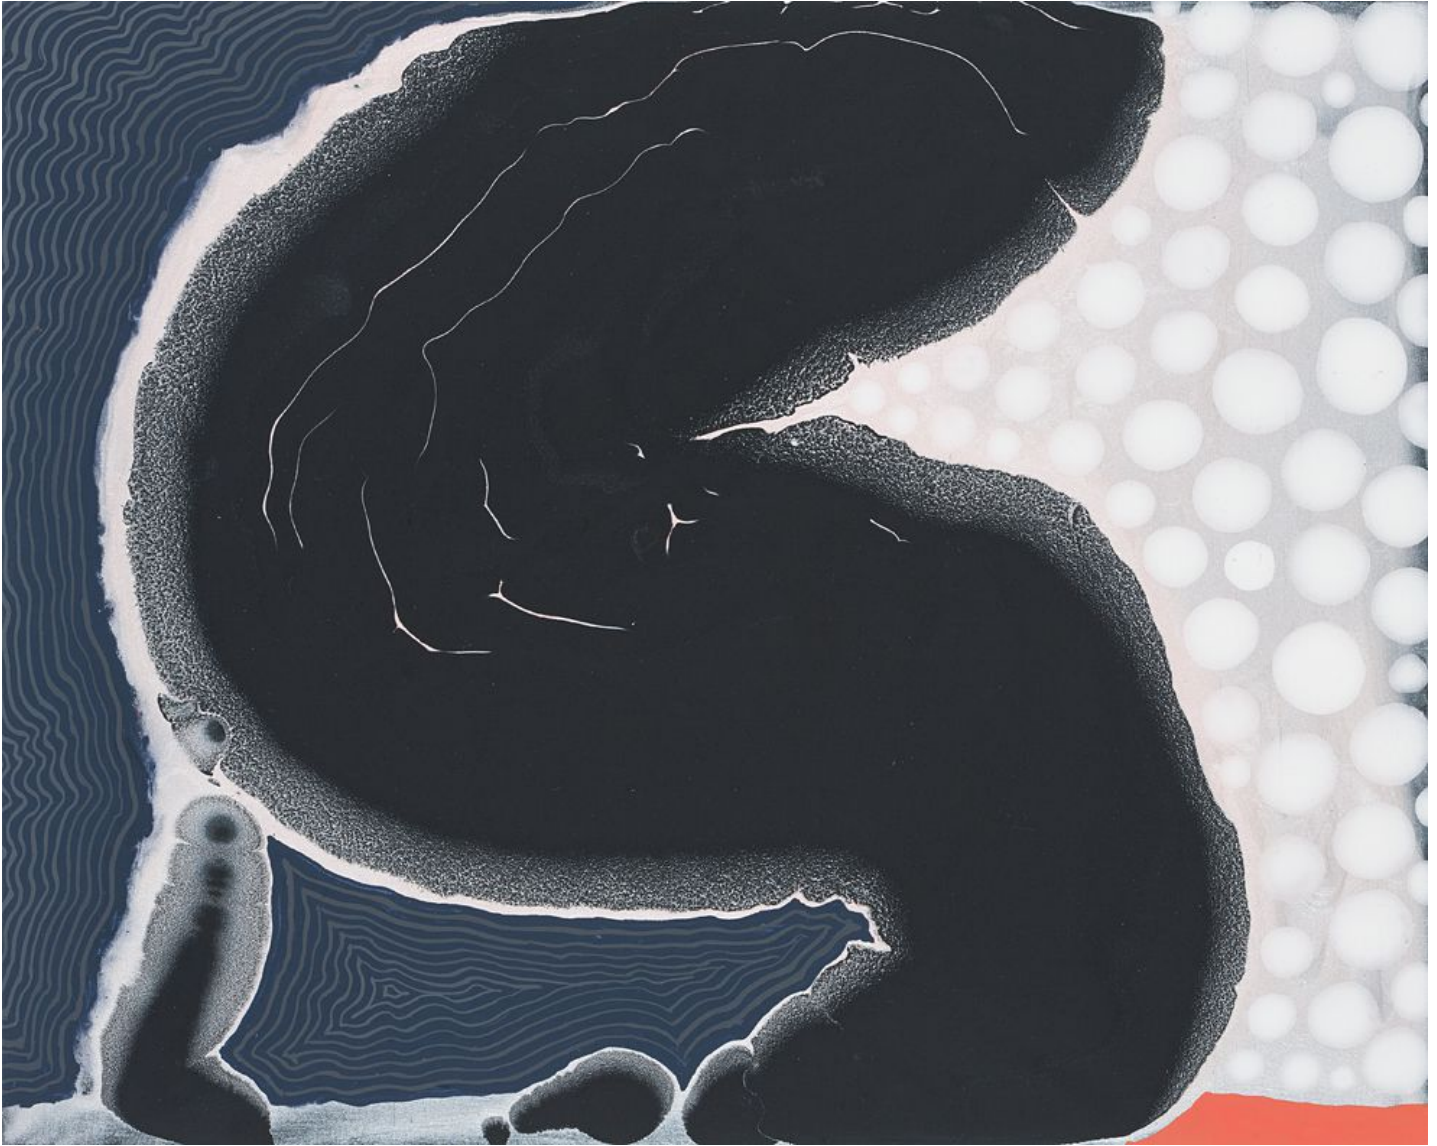

# ROBISCHON

BARBARA TAKENAGA, *ESS*  
acrylic on wood panel, 8 x 10 in. (20.3 x 25.4 cm)  
TAK017