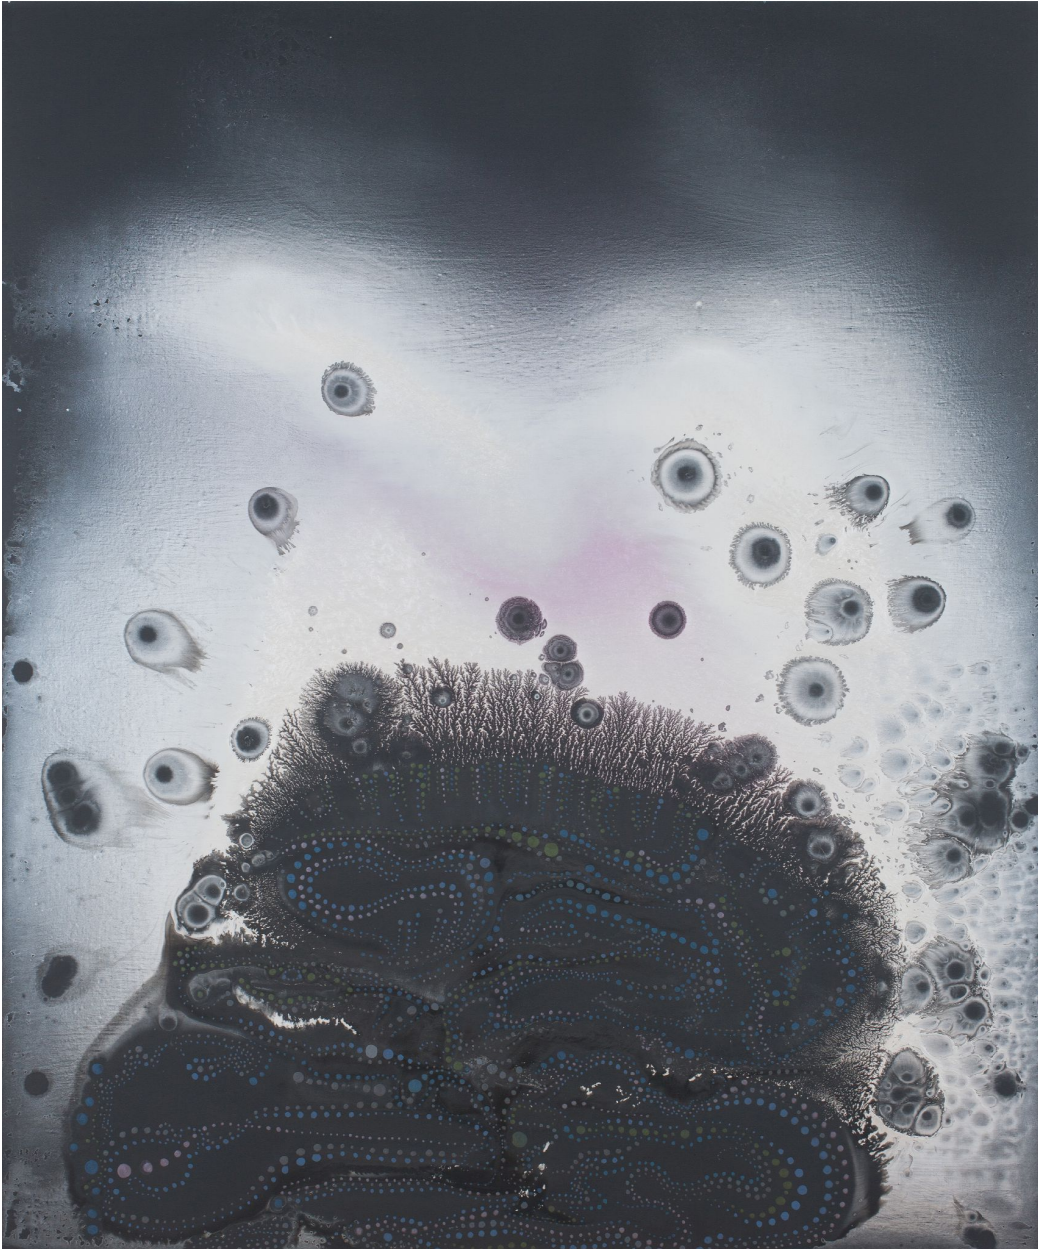

ROBISCHON

BARBARA TAKENAGA, *SIDELONG*
acrylic on linen, 54 x 45 in. (137.2 x 114.3 cm)
TAK011