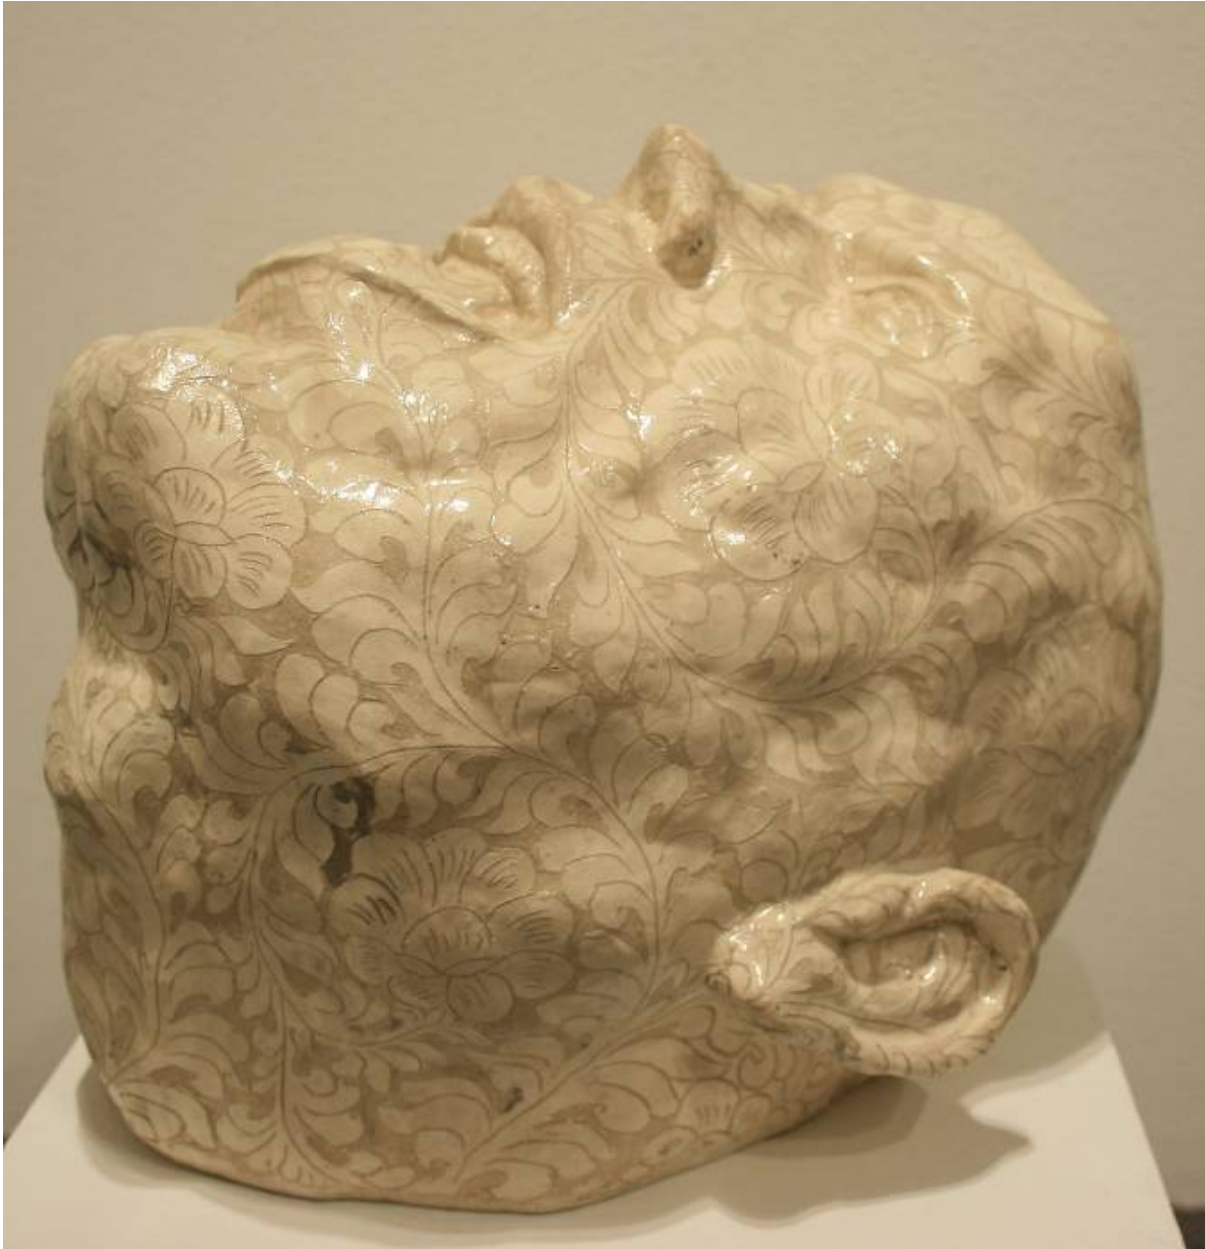

ROBISCHON

SUO TAN, *FASHION AND TRADITION LARGE NO. RG1*
ceramic, 13 x 14 x 16 in. (33 x 35.6 x 40.6 cm)
STAN008