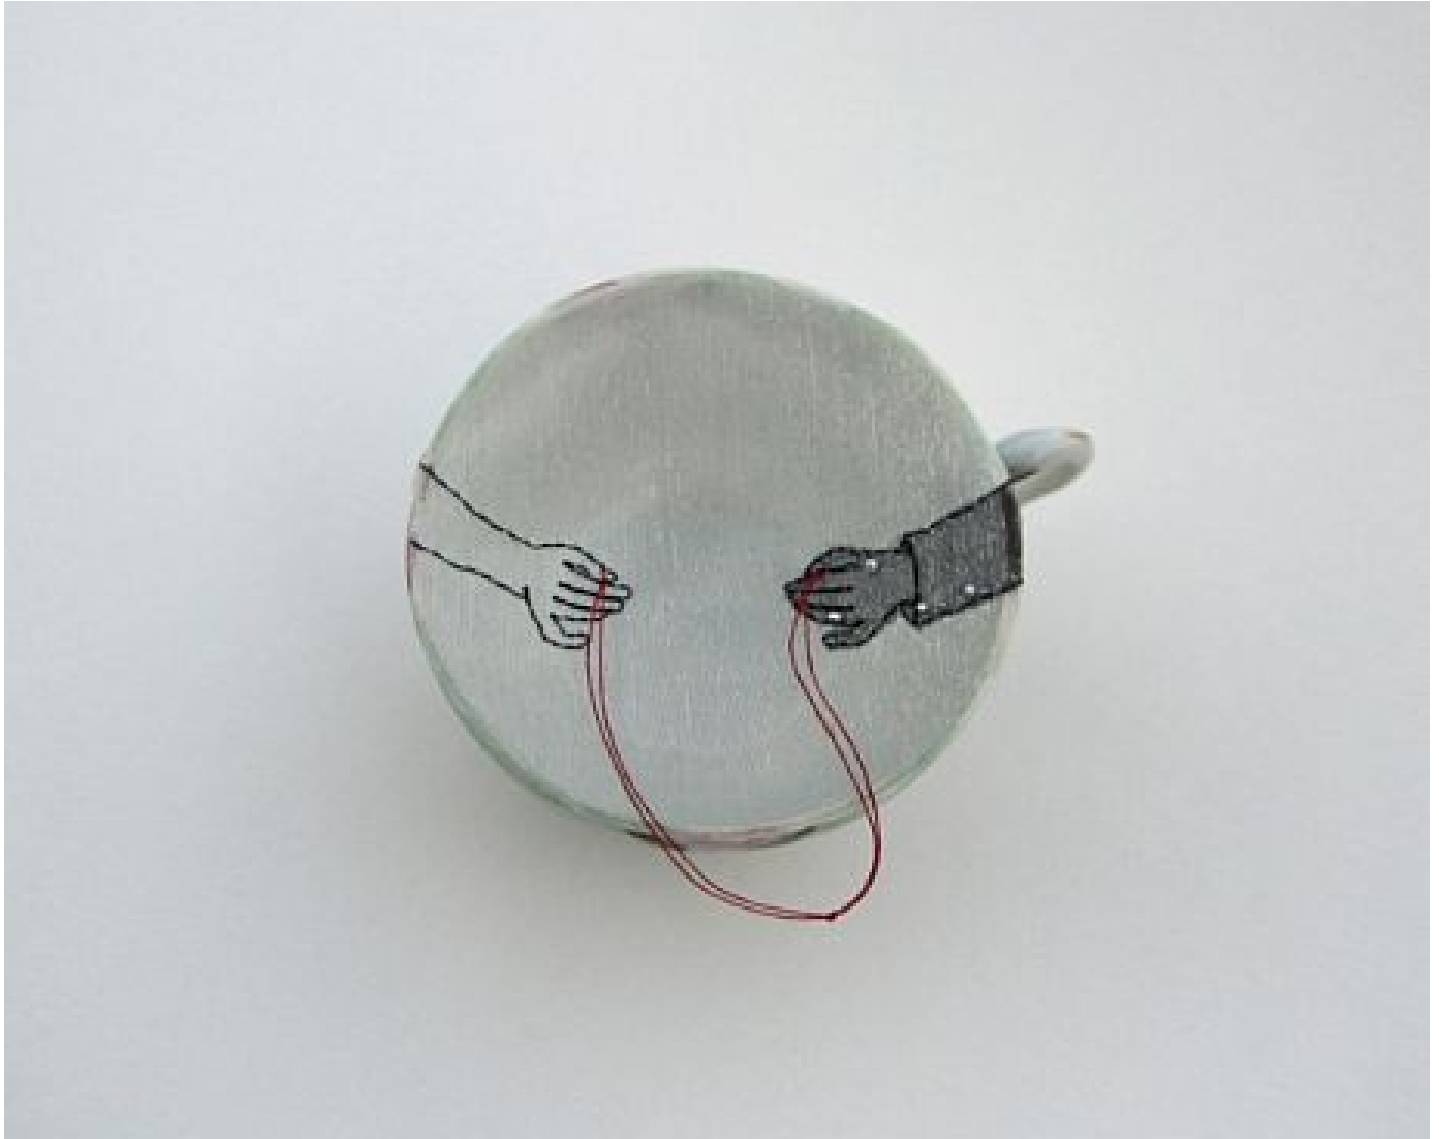

ROBISCHON

DIEM CHAU, *UNION (54)*
mixed media, 3 1/4 x 3 1/2 x 1 1/2 in. (8.3 x 8.9 x 3.8 cm)
CHA002