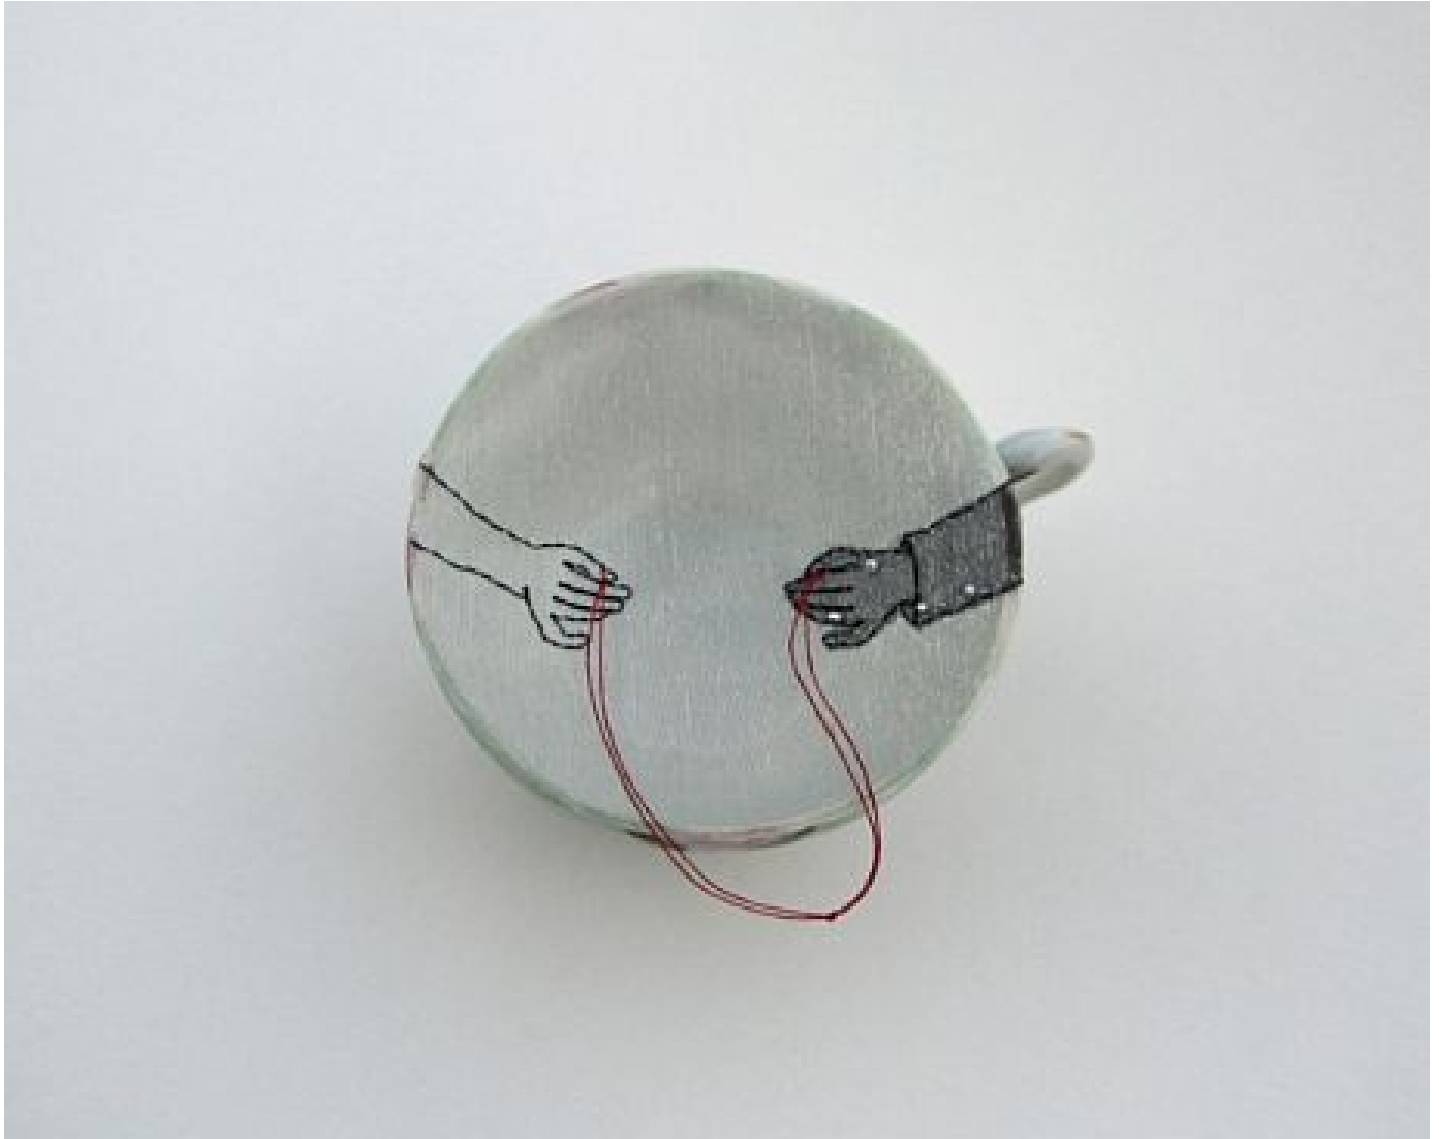

# ROBISCHON

DIEM CHAU, *UNION (54)*  
mixed media, 3 1/4 x 3 1/2 x 1 1/2 in. (8.3 x 8.9 x 3.8 cm)  
CHA002