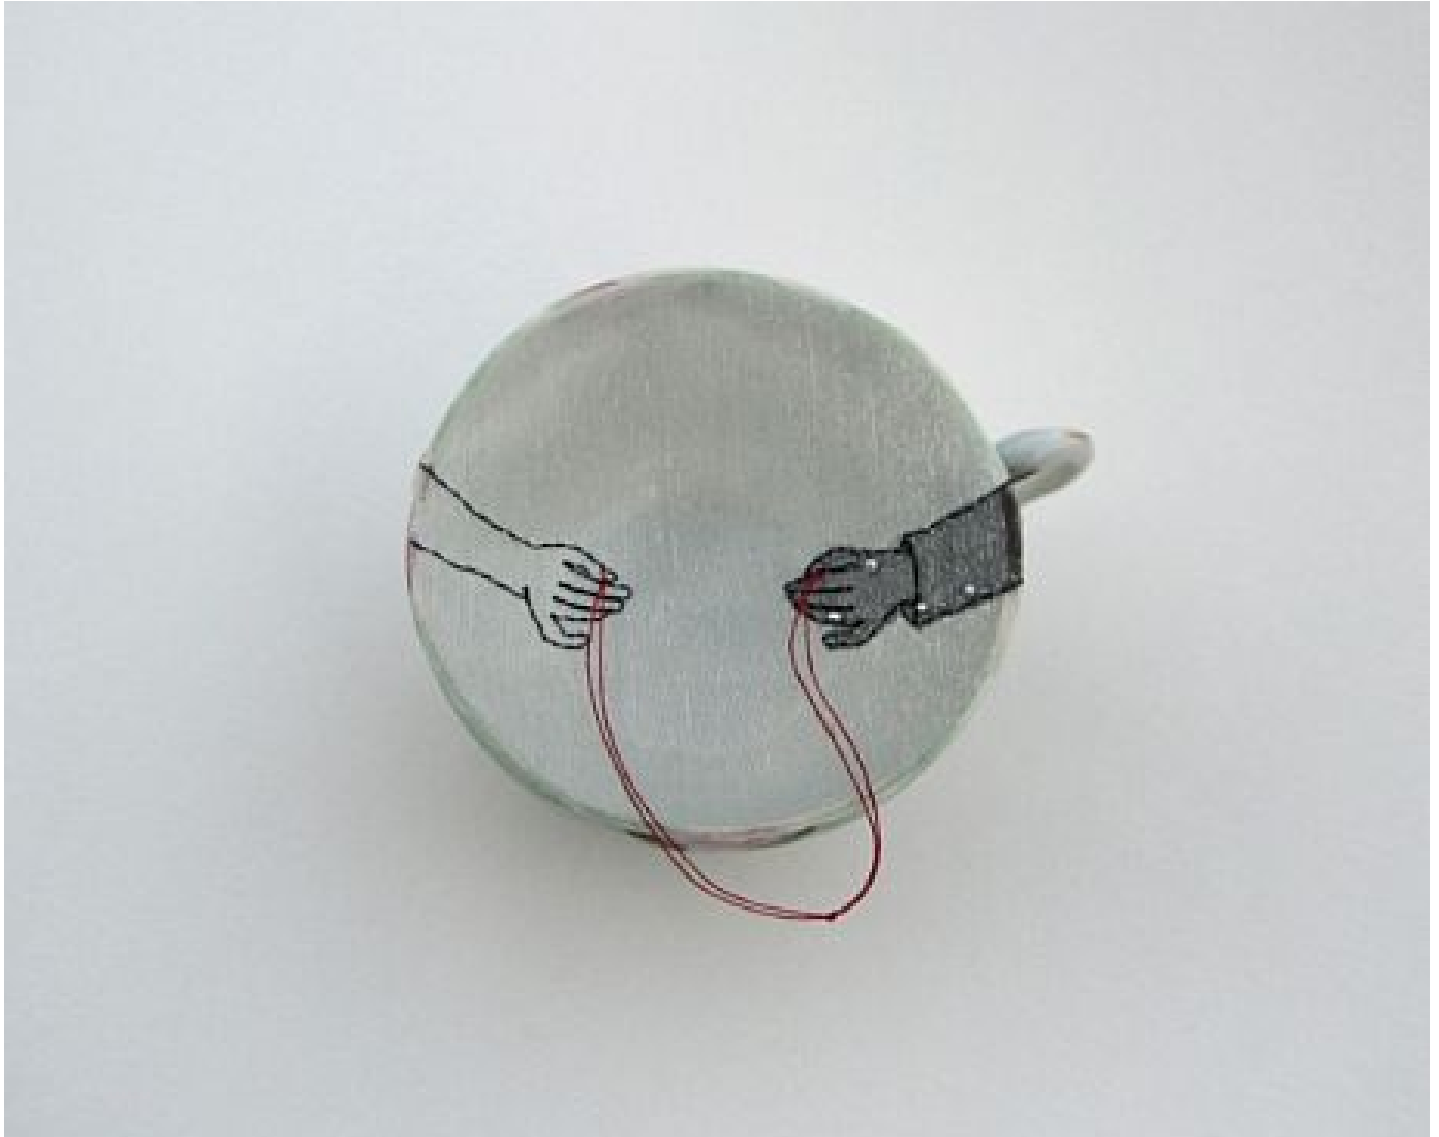

ROBISCHON

DIEM CHAU, *UNION (54)*
mixed media, 3 1/4 x 3 1/2 x 1 1/2 in. (8.3 x 8.9 x 3.8 cm)
CHA002