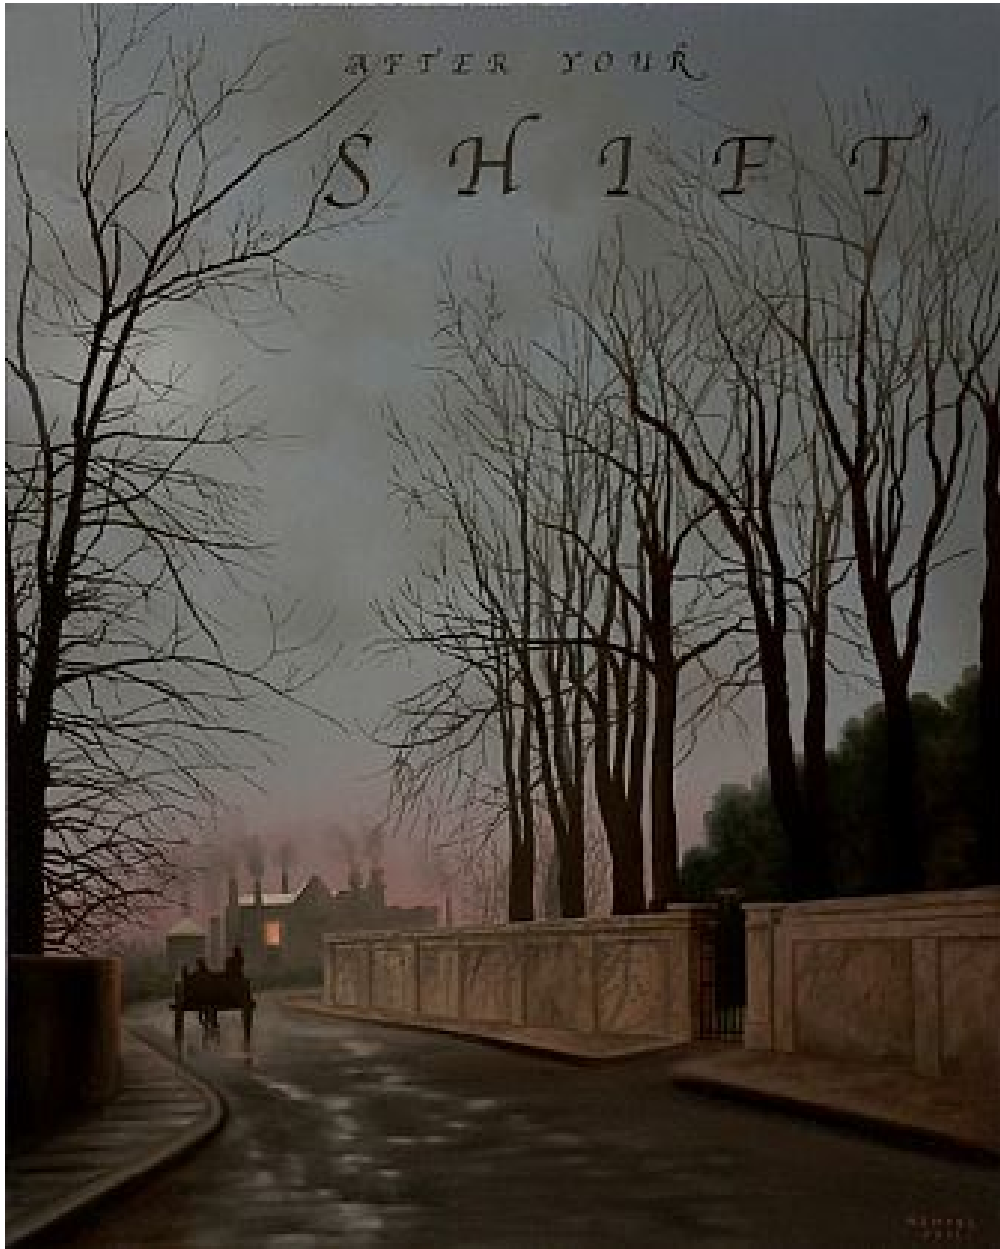

ROBISCHON

WES HEMPEL, *AFTER YOUR SHIFT*
oil on canvas, 30 x 24 in. (76.2 x 61 cm)
WH140