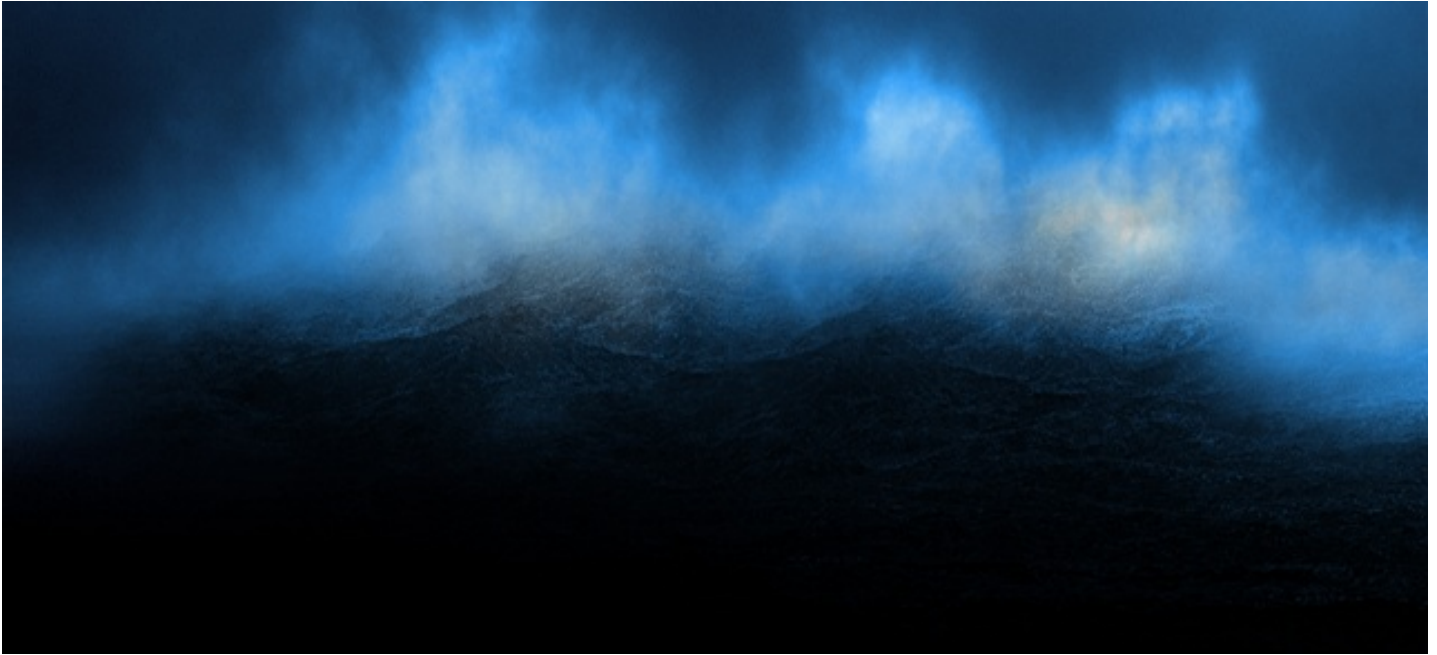

# ROBISCHON

SAMI AL KARIM, *DREAM 1 Ed. 6*  
C-print mounted on Dibond aluminum, 52 x 120 in. (132.1 x 304.8 cm)  
SAK020