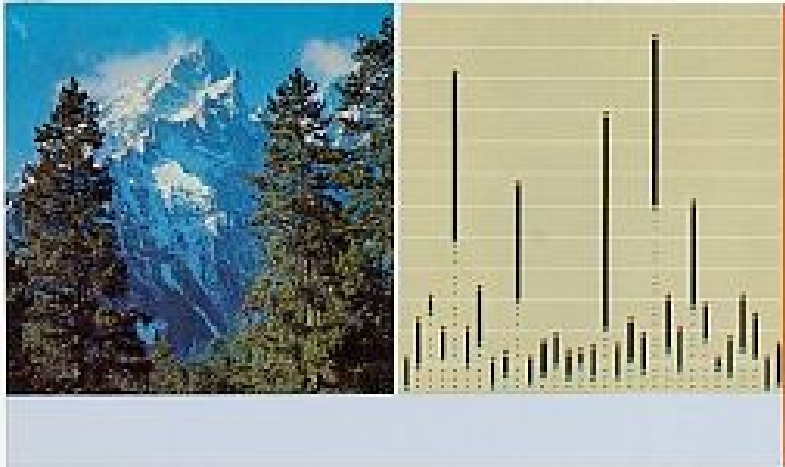

ROBISCHON

Tyler Beard

TYLER BEARD, *Mountain Versus Chart*
collage, 18 x 20 1/2 in. (45.7 x 52.1 cm)
BEA052