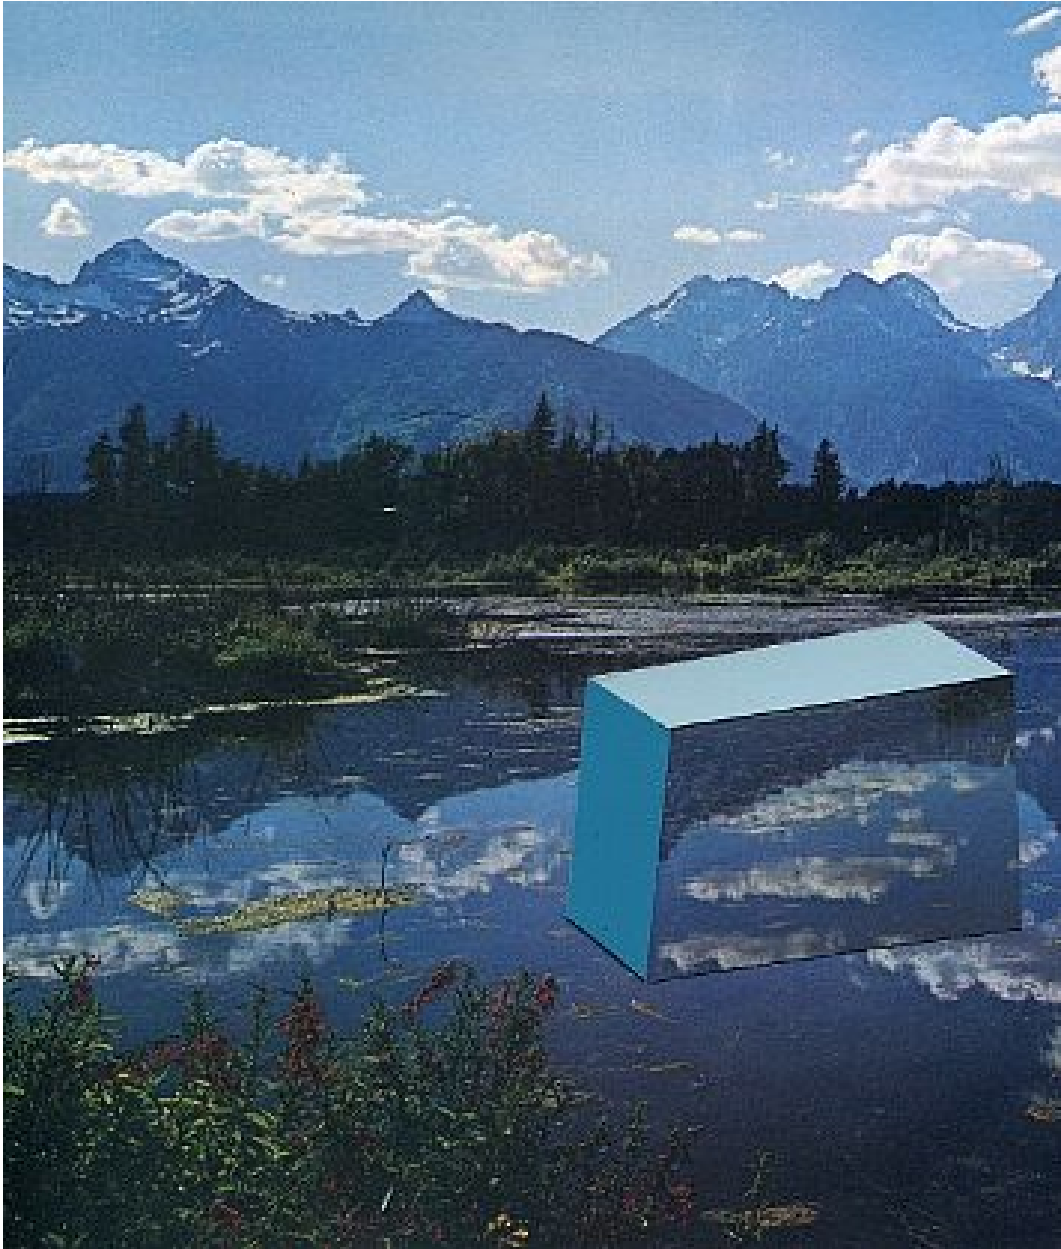

ROBISCHON

TYLER BEARD, *OTHERSCAPES 2*
collage, 8 1/4 x 6 3/4 in. (21 x 17.2 cm)
BEA038