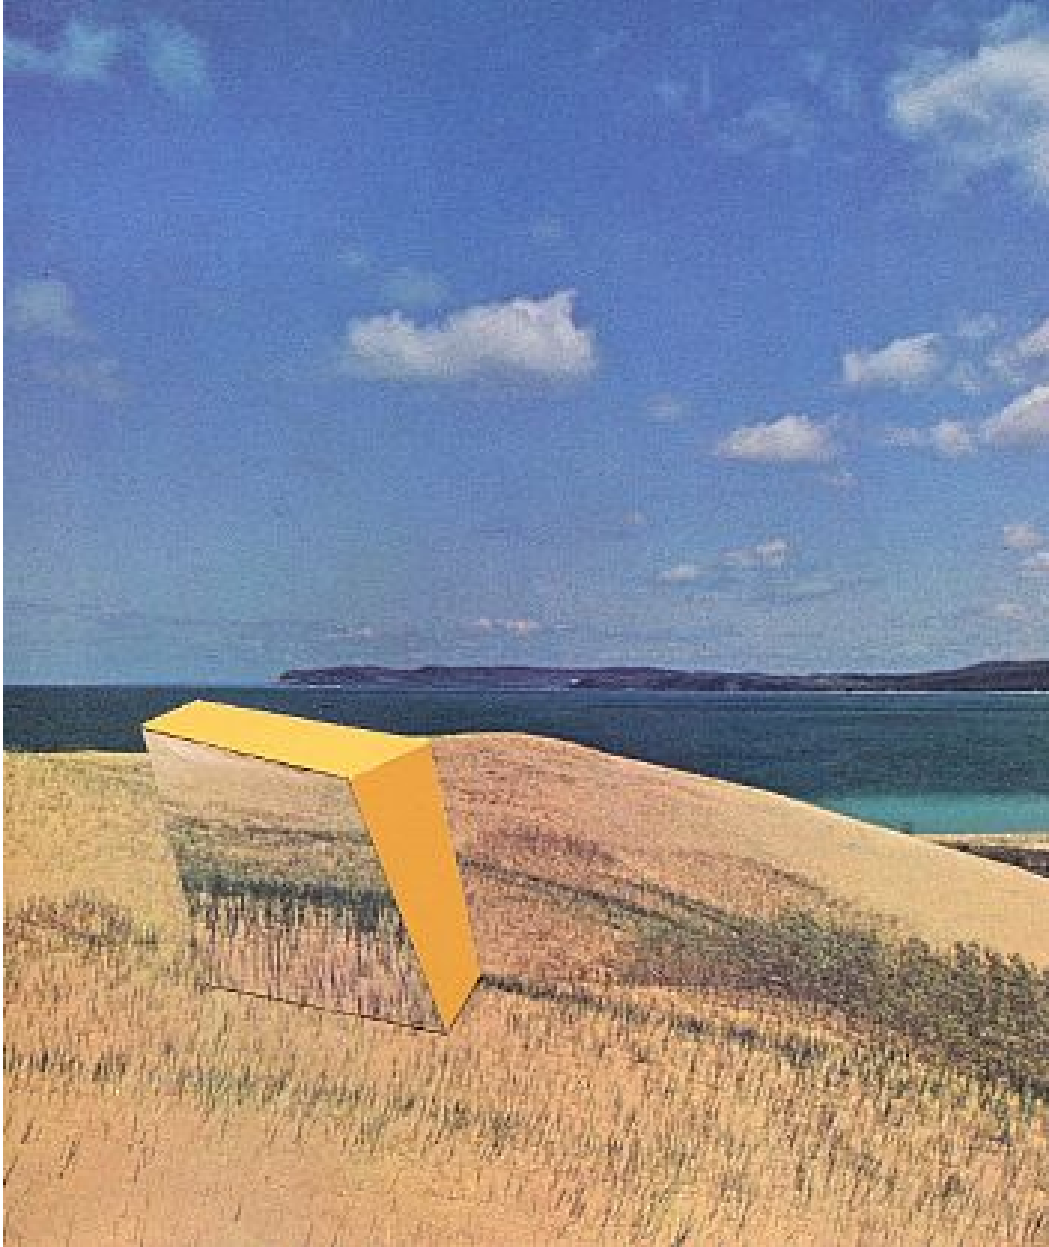

ROBISCHON

TYLER BEARD, *OTHERSCAPES 3*
collage, 8 1/4 x 6 3/4 in. (21 x 17.2 cm)
BEA039