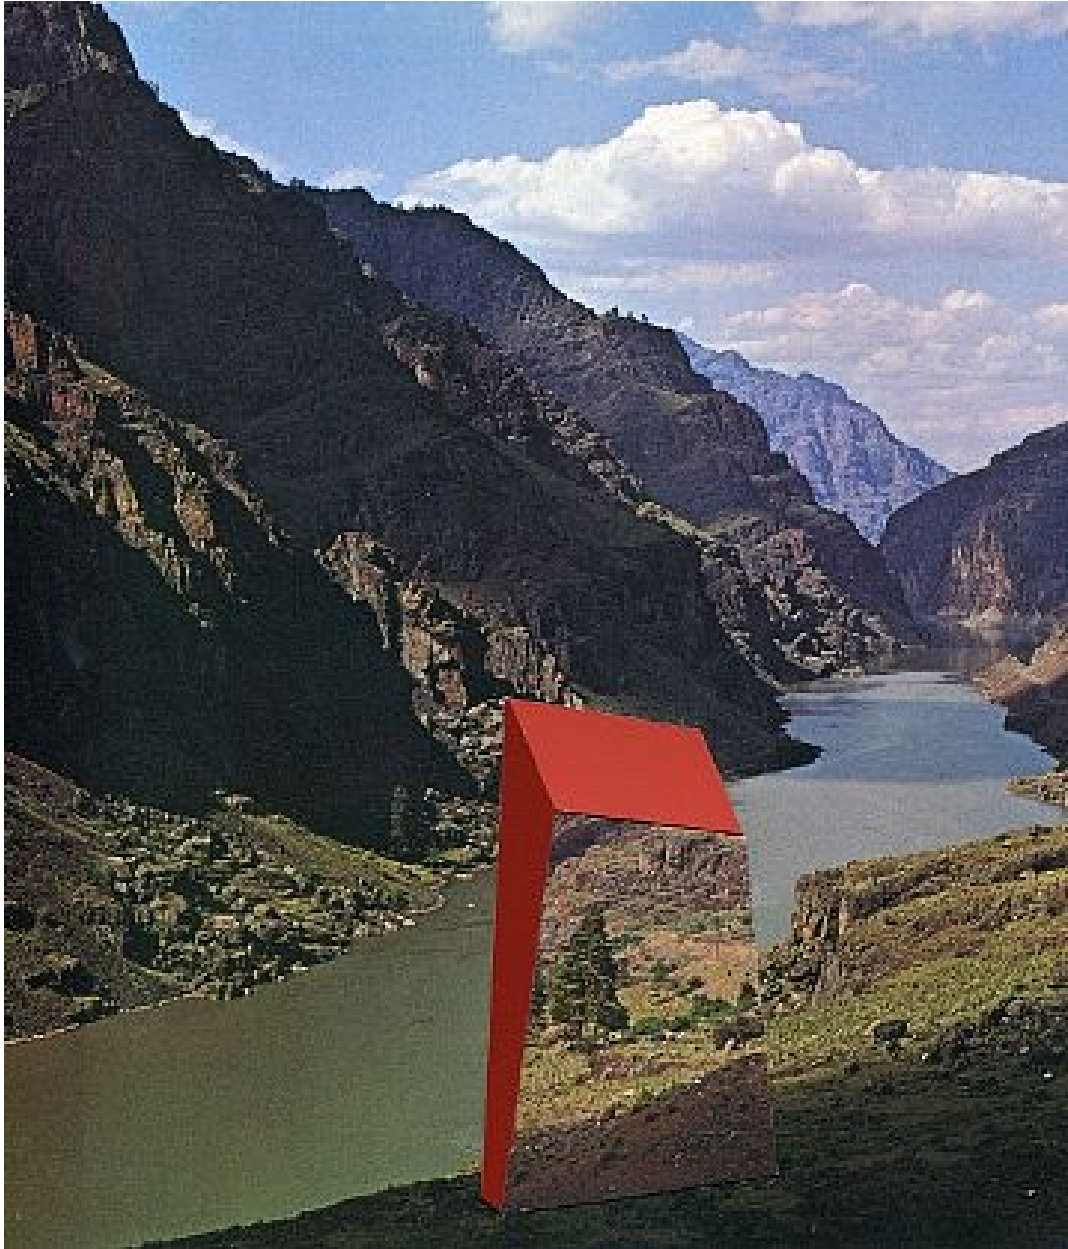

ROBISCHON

TYLER BEARD, *OTHERSCAPES 4*
collage, 8 1/4 x 6 3/4 in. (21 x 17.2 cm)
BEA040