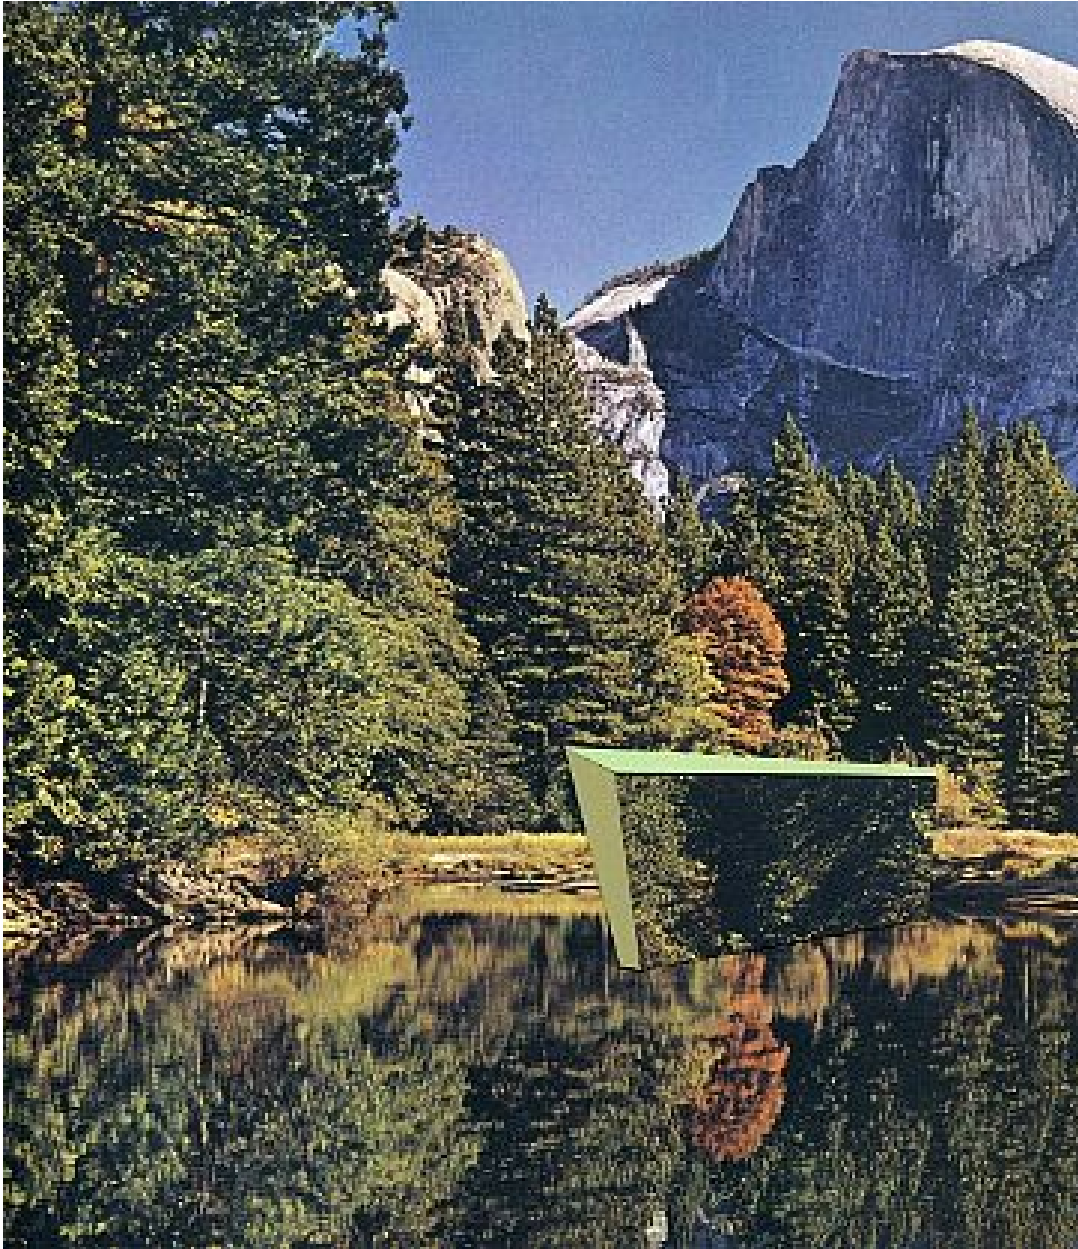

# ROBISCHON

TYLER BEARD, *OTHERSCAPES 8*  
collage, 8 1/4 x 6 3/4 in. (21 x 17.2 cm)  
BEA044