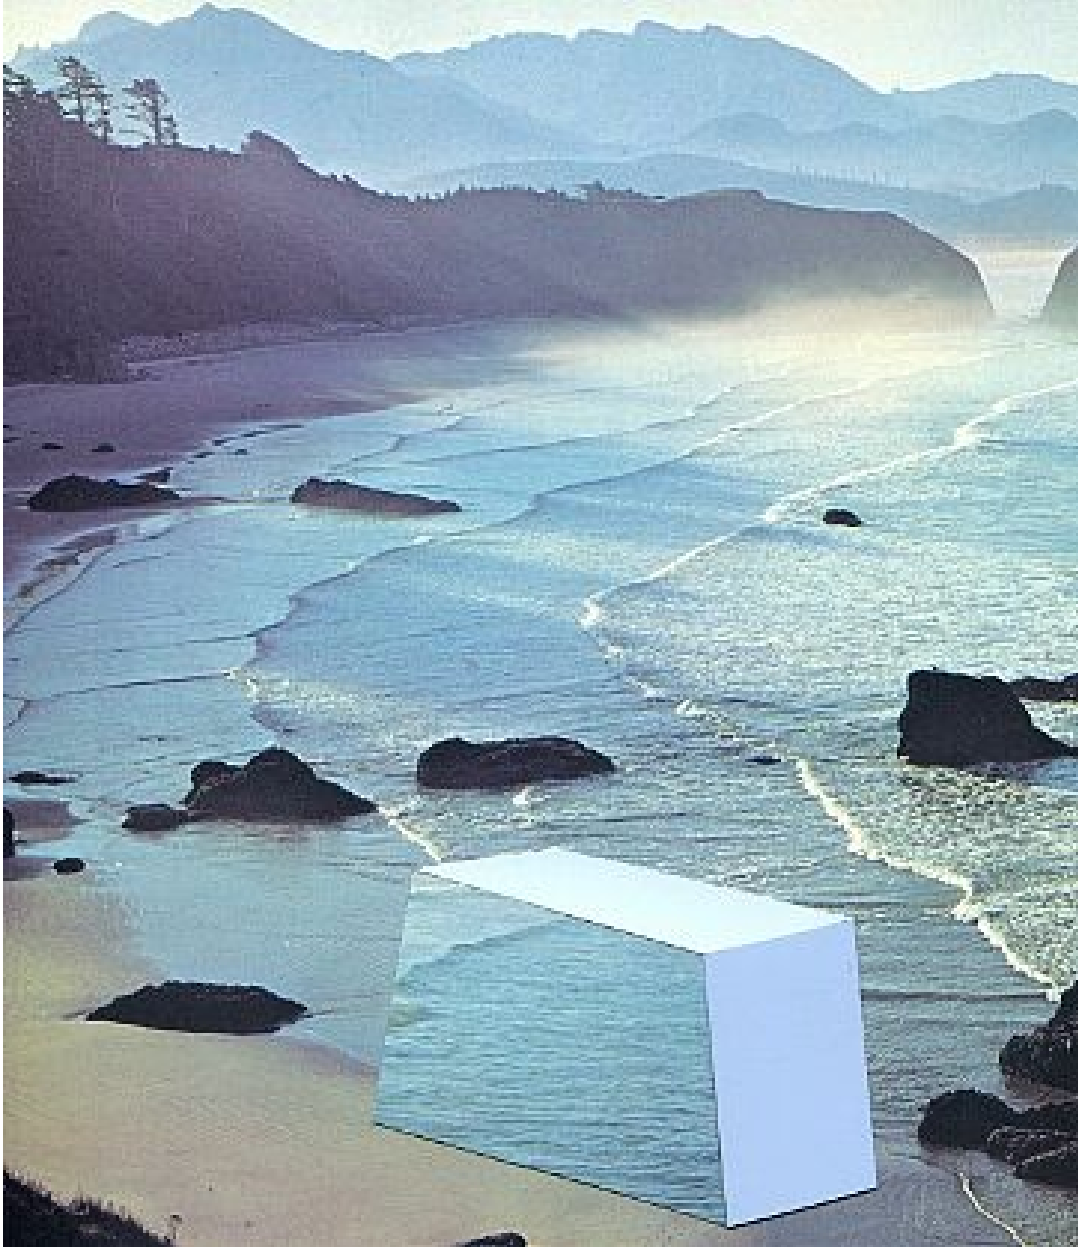

# ROBISCHON

TYLER BEARD, *OTHERSCAPES 10*  
collage, 8 1/4 x 6 3/4 in. (21 x 17.2 cm)  
BEA046