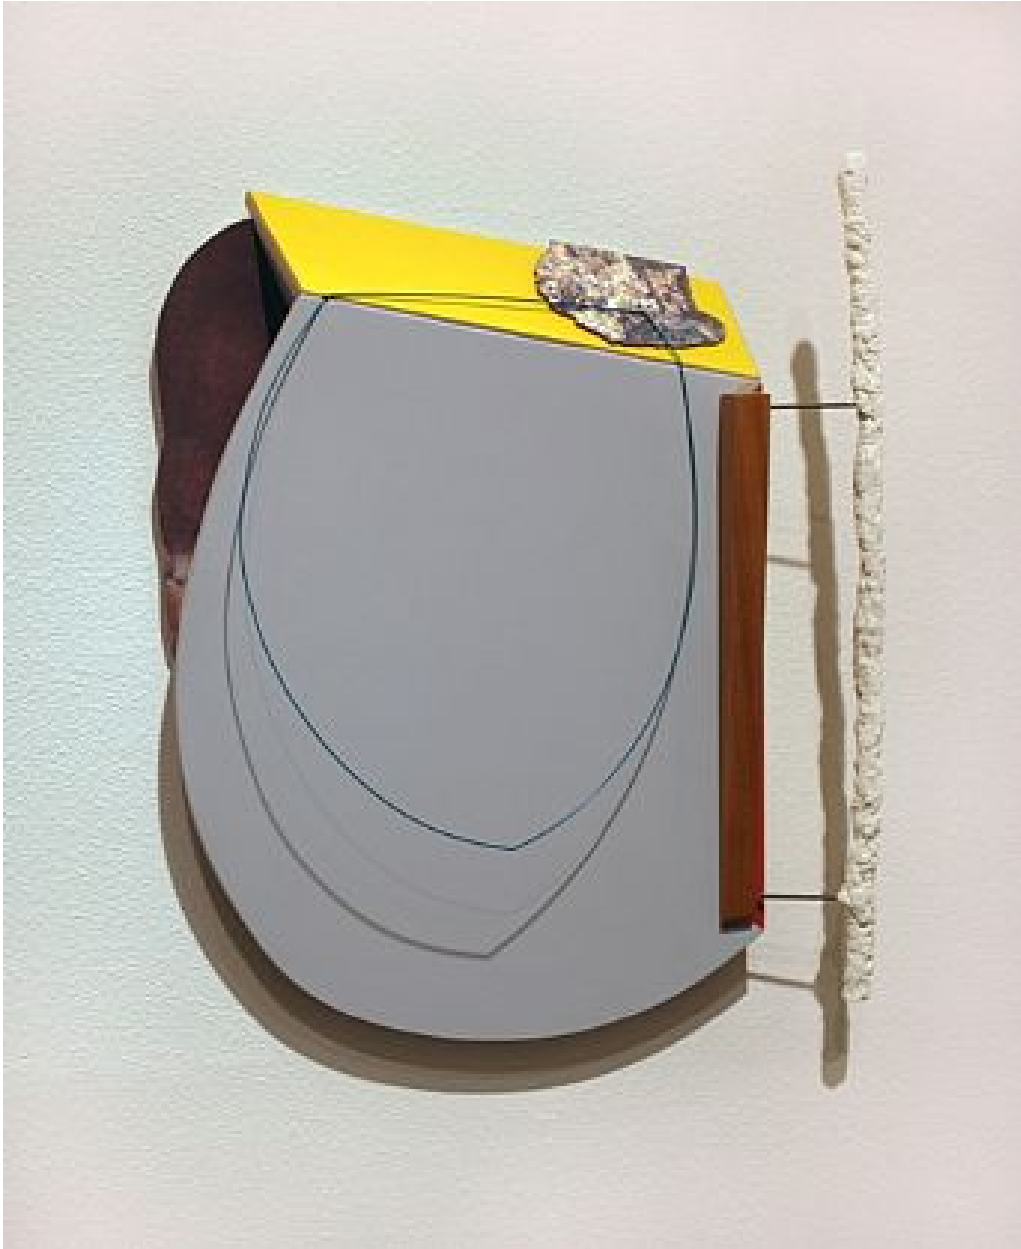

# ROBISCHON

TYLER BEARD, *THE SUN WOULDN'T COME AND THE RAIN  
WOULDN'T GO*

mixed media, 27 x 21 x 6 in. (68.6 x 53.3 x 15.2 cm)

BEA030