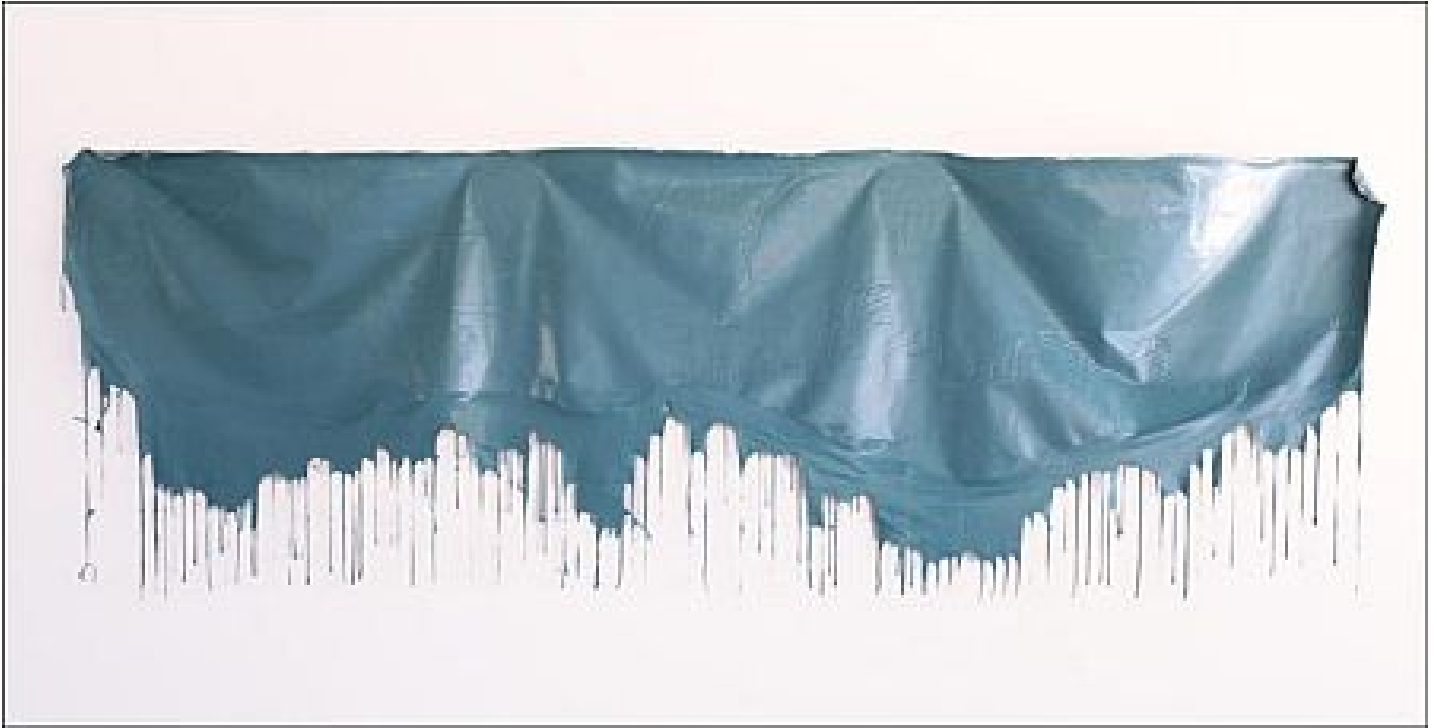

ROBISCHON

JOHN MCENROE, *BLUE GREEN PAINTING*
Latex Paint, 120 x 54 in. (304.8 x 137.2 cm)
JMC000