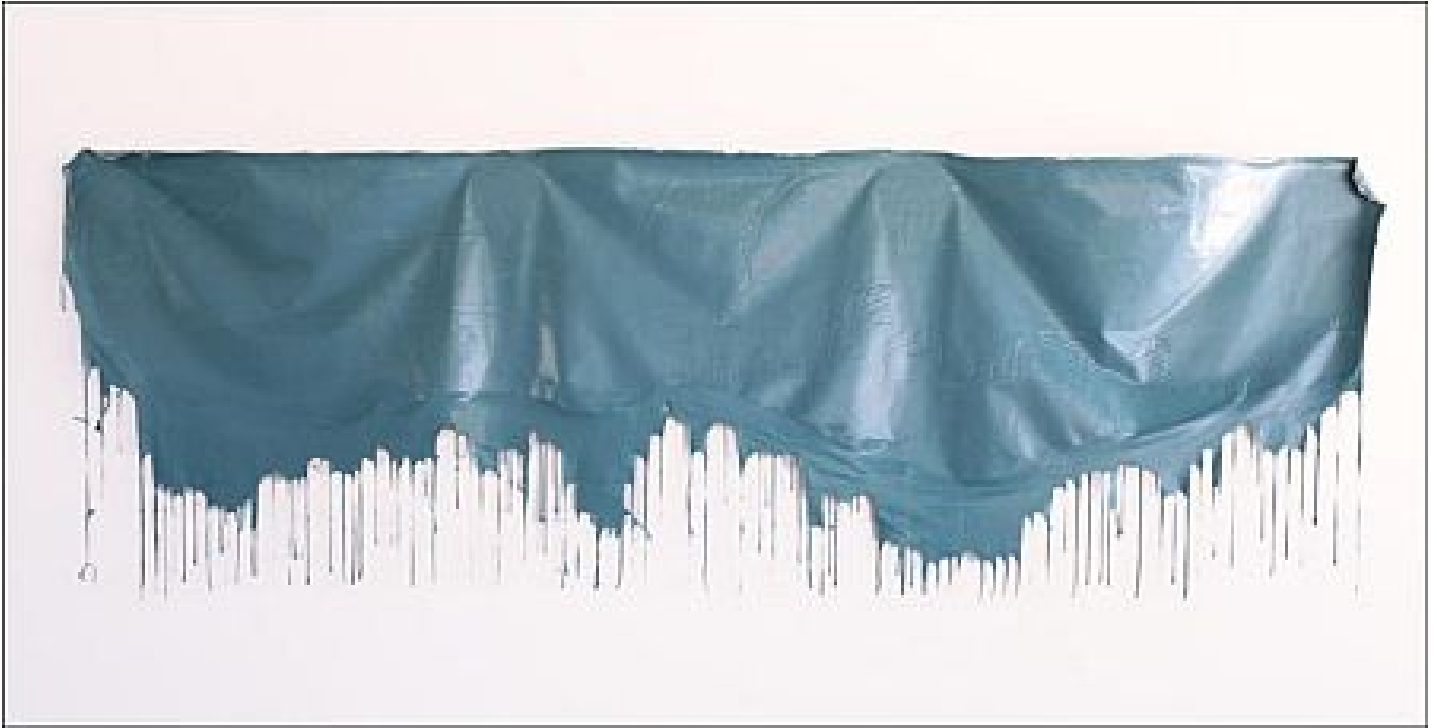

# ROBISCHON

JOHN MCENROE, *BLUE GREEN PAINTING*  
Latex Paint, 120 x 54 in. (304.8 x 137.2 cm)  
JMC000