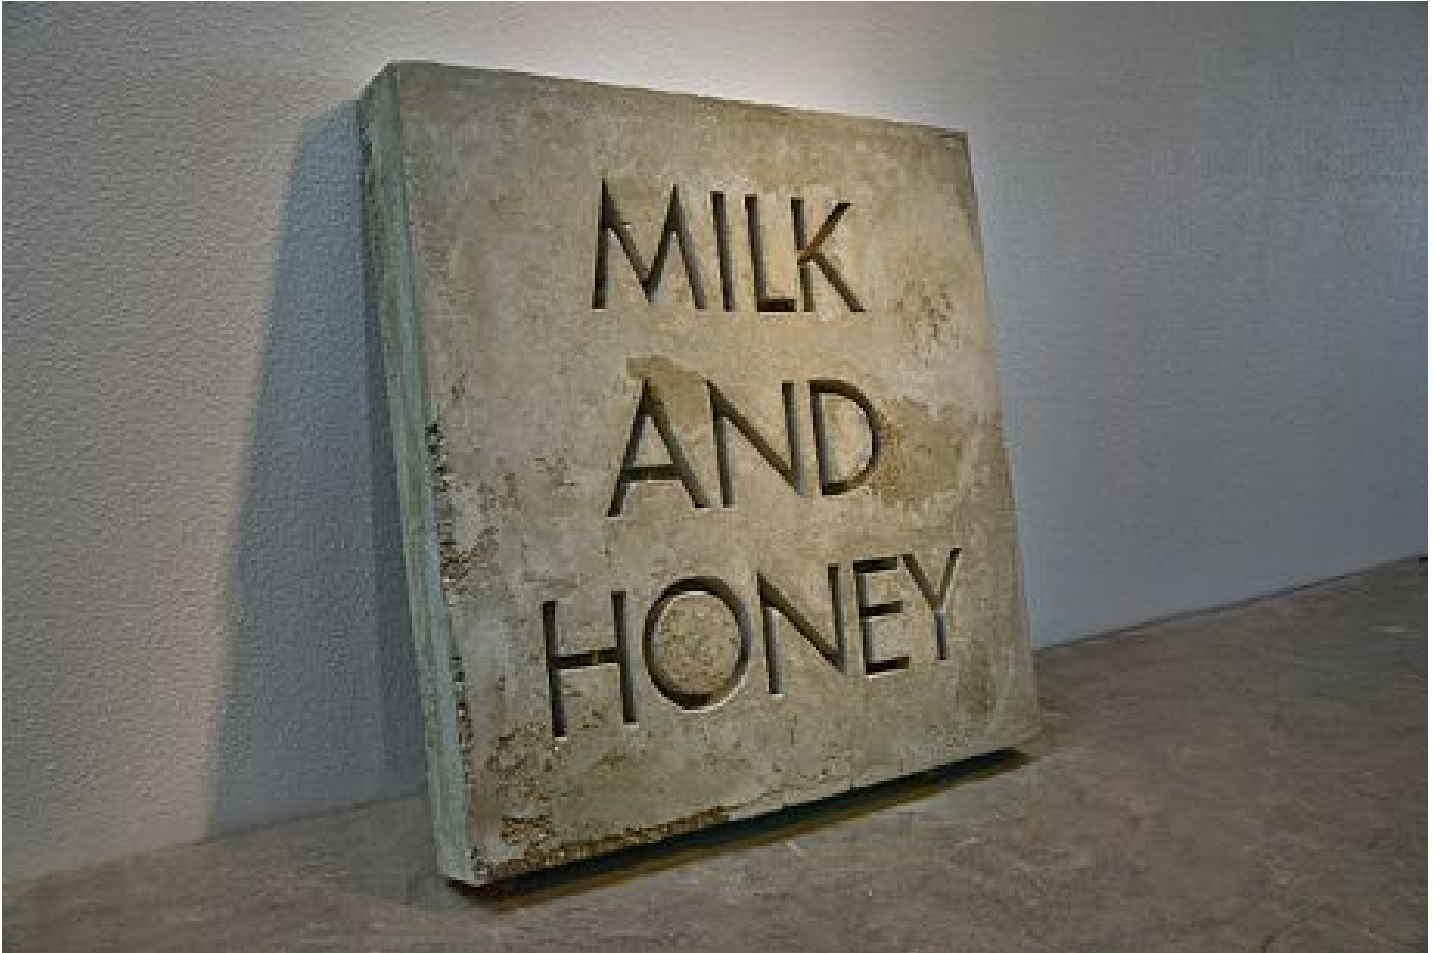

ROBISCHON

BRANDON BULTMAN, *MILK AND HONEY*
concrete, 40 x 40 x 5 in. (101.6 x 101.6 x 12.7 cm)
BUL006