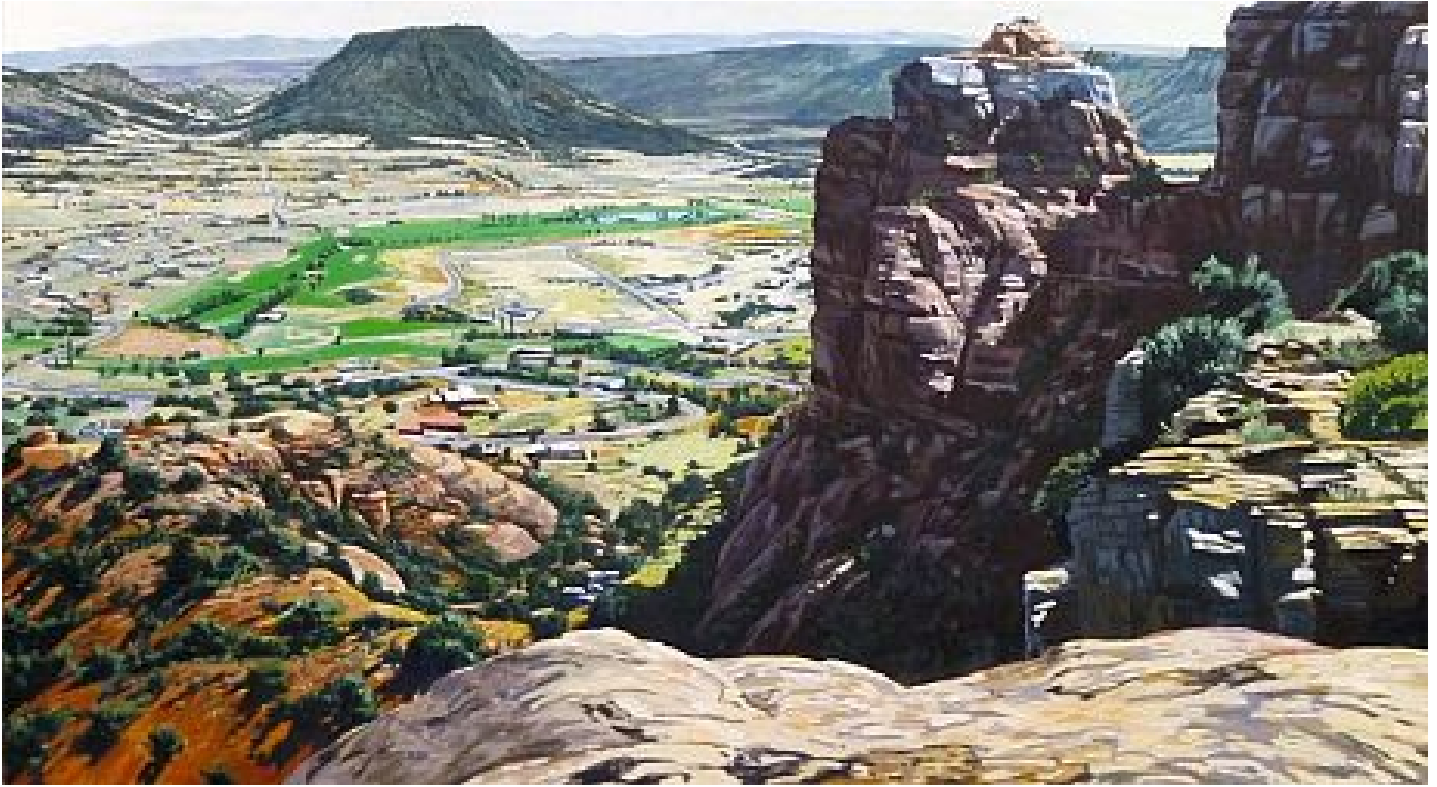

# ROBISCHON

JIM COLBERT ESTATE, *SEDONA, ARIZONA*  
oil on canvas, 30 x 54 in. (76.2 x 137.2 cm)  
JC032