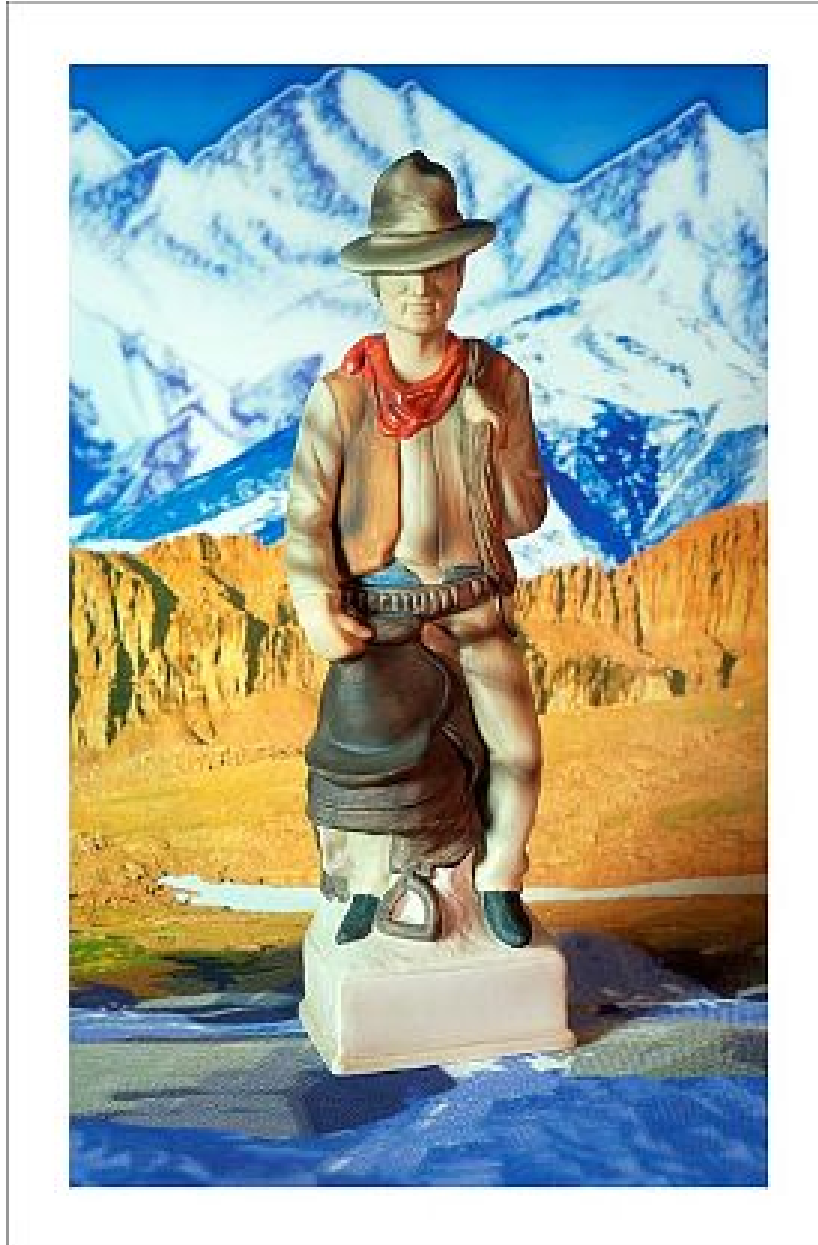

ROBISCHON

GARY EMRICH, *COWBOY WITH DEEP ROCK
WATER "Firewater" Ed, 5*
pigment print, 22 x 36 in. (55.9 x 91.4 cm)
GE162