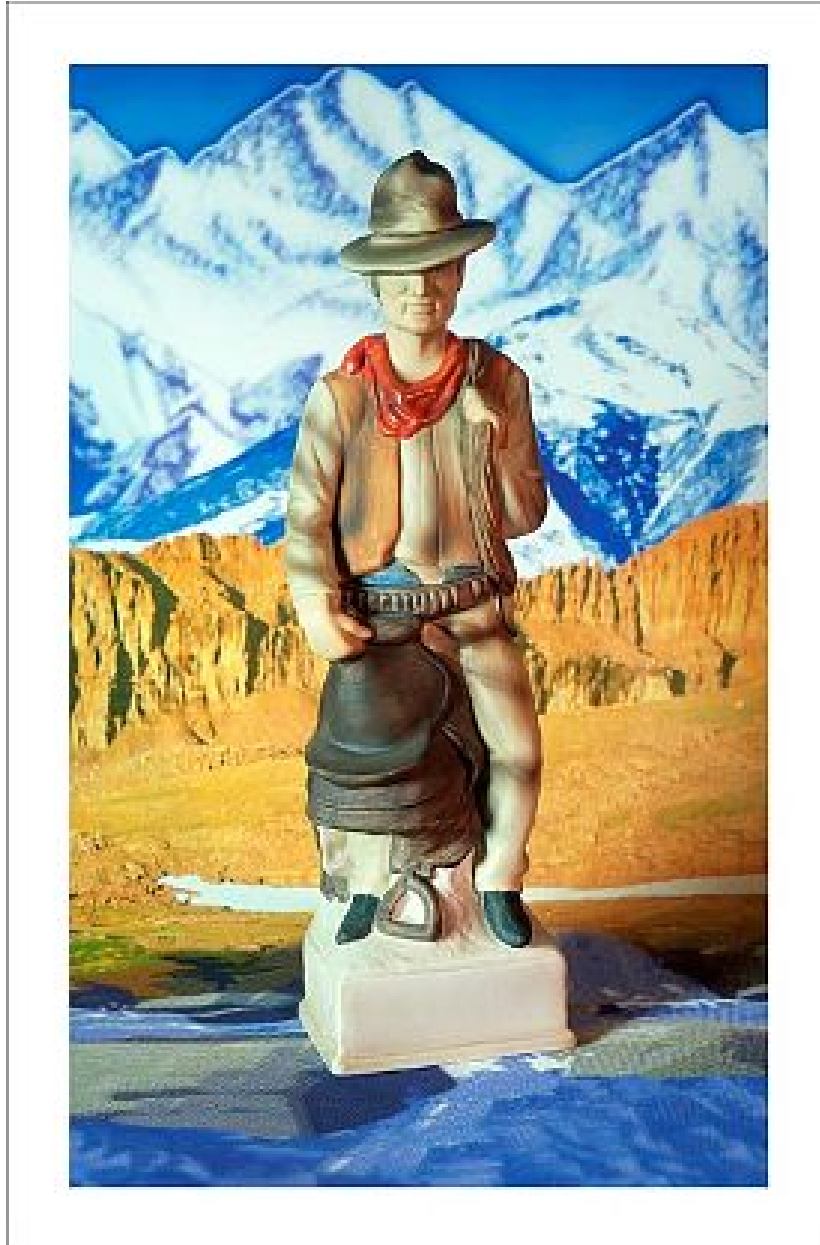

# ROBISCHON

GARY EMRICH, *COWBOY WITH DEEP ROCK  
WATER "Firewater" Ed, 5*  
pigment print, 22 x 36 in. (55.9 x 91.4 cm)  
GE162