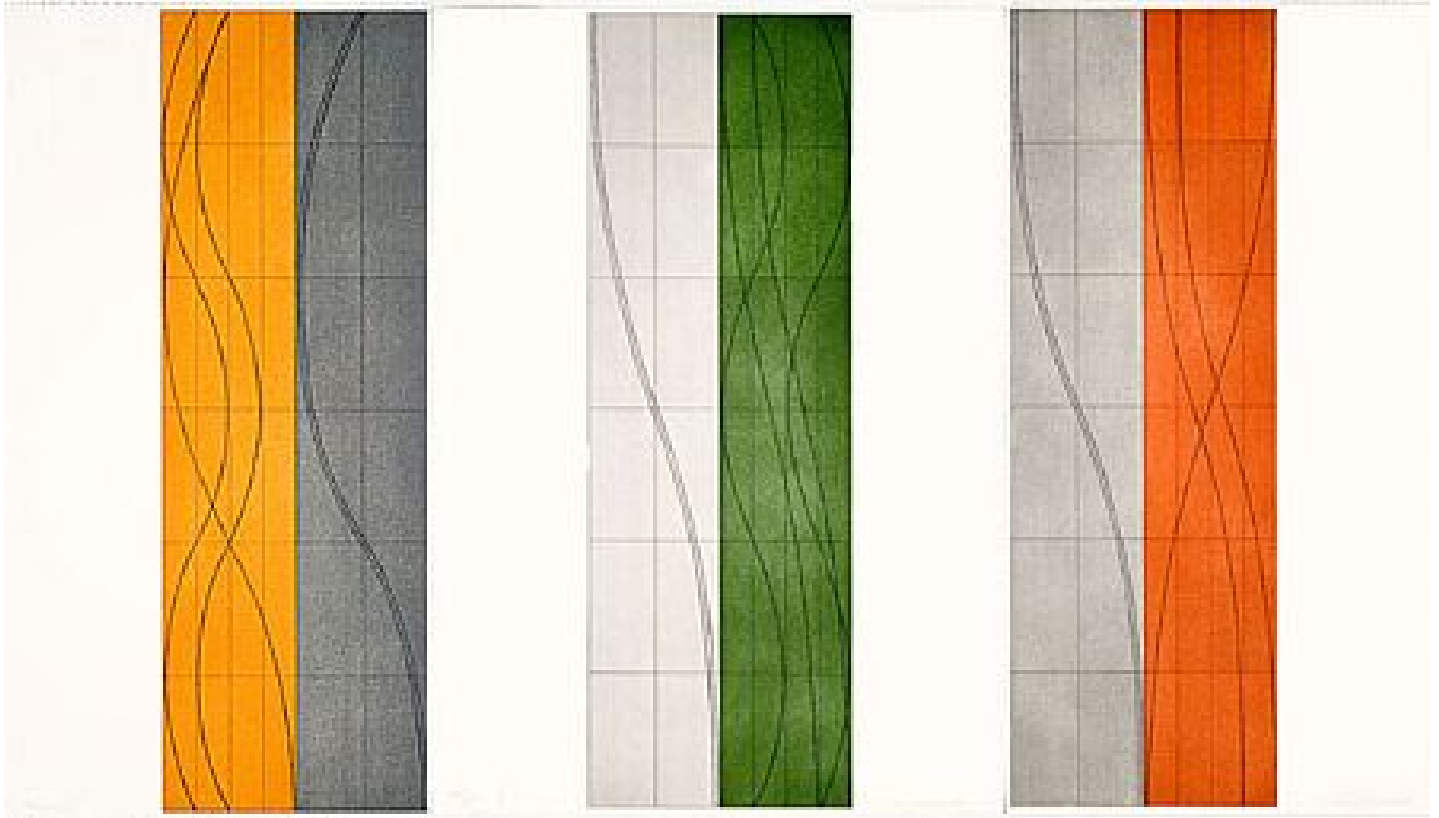

# ROBISCHON

ROBERT MANGOLD, *DOUBLE COLUMN A, B AND C 3/40*  
soft ground and aquatint etching, 30 1/2 x 64 1/2 in. (77.5 x 163.8 cm)  
MAN000