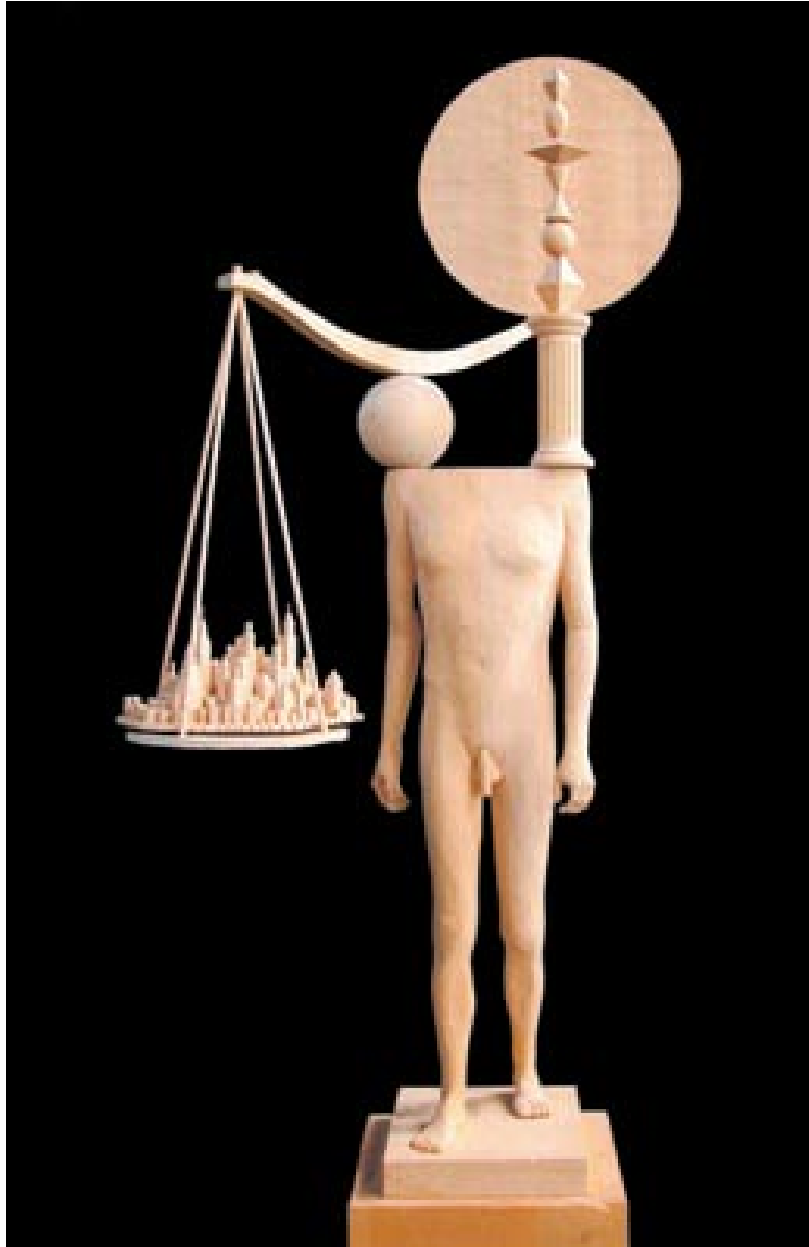

ROBISCHON

JOHN BUCK, *CITY SCAPE*
wood, 61 x 30 1/2 x 15 in. (154.9 x 77.5 x 38.1 cm)
BUCK038