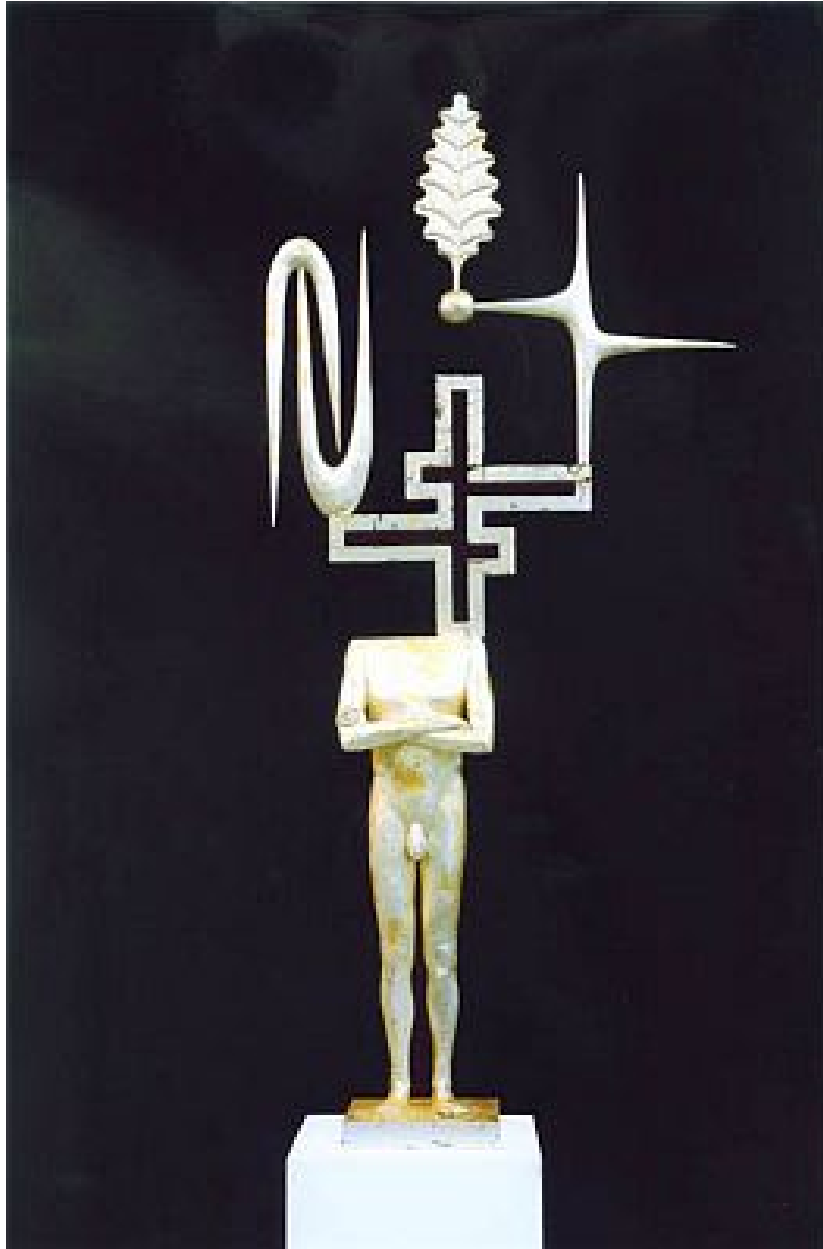

# ROBISCHON

JOHN BUCK, *UNTITLED (SILVER MAN)*  
wood, 78 x 35 x 9 in. (198.1 x 88.9 x 22.9 cm)  
BUCK061