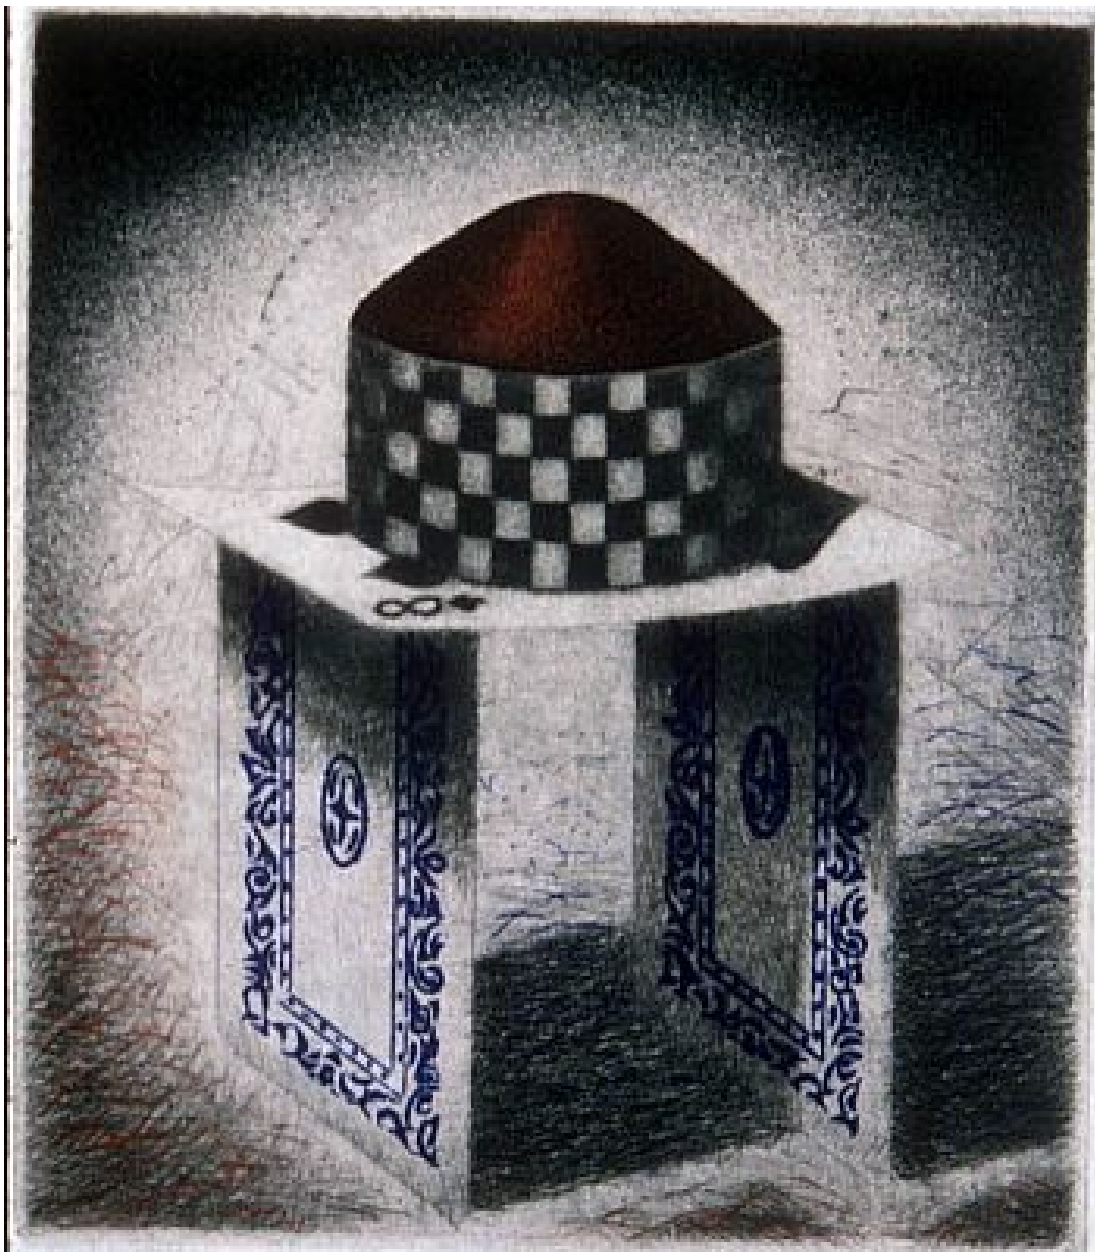

ROBISCHON

RON FUNDINGSLAND, *MONARCH*
color intaglio, 5 1/2 x 4 1/2 in. (14 x 11.4 cm)
RF024