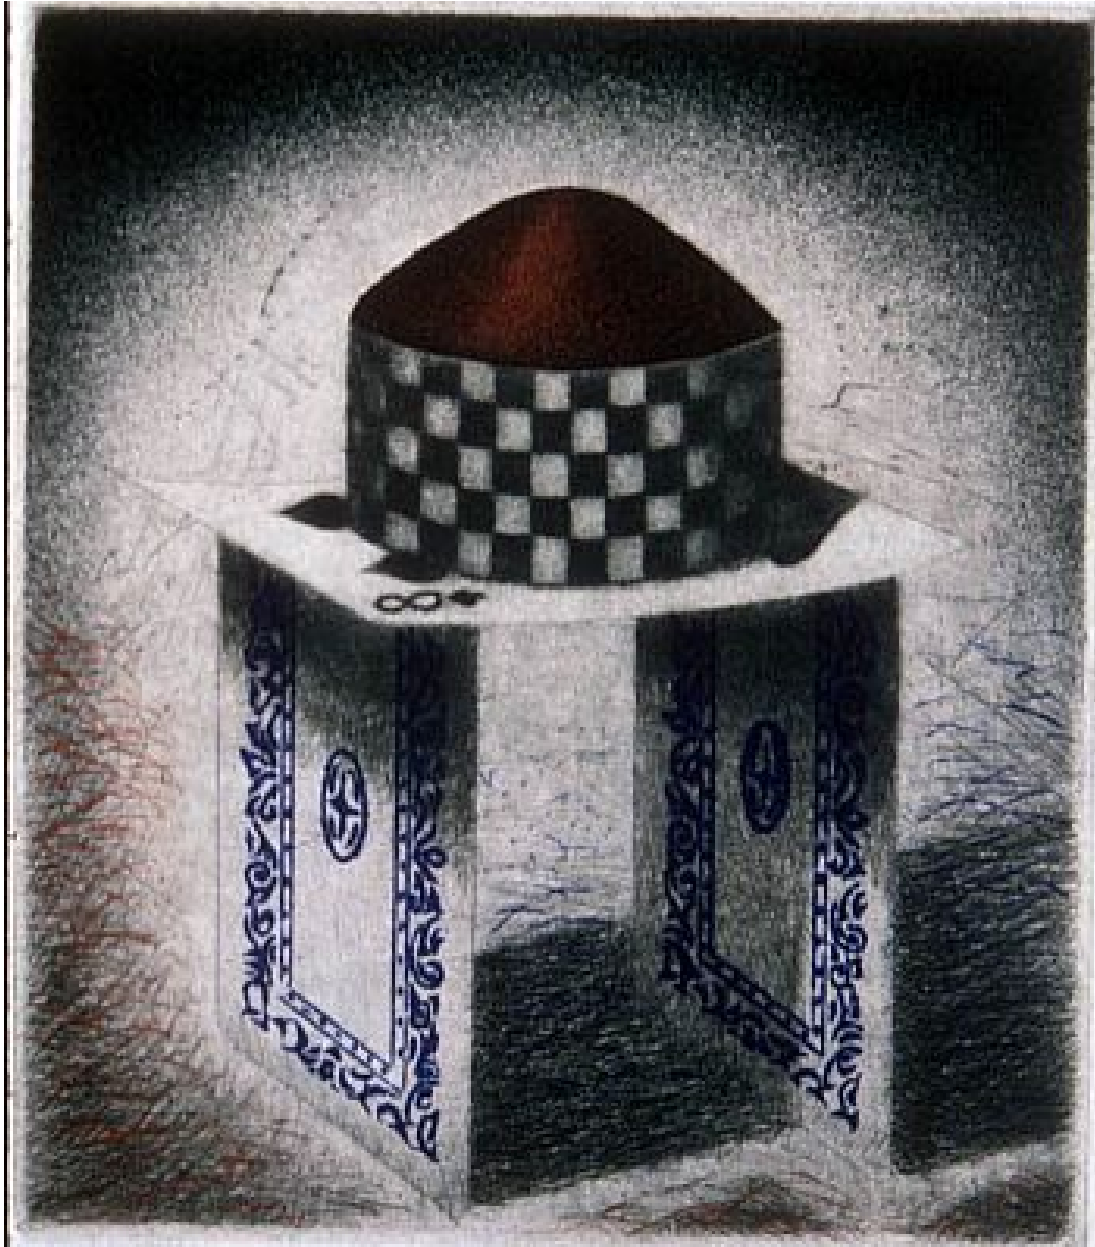

ROBISCHON

RON FUNDINGSLAND, *MONARCH*
color intaglio, 5 1/2 x 4 1/2 in. (14 x 11.4 cm)
RF024