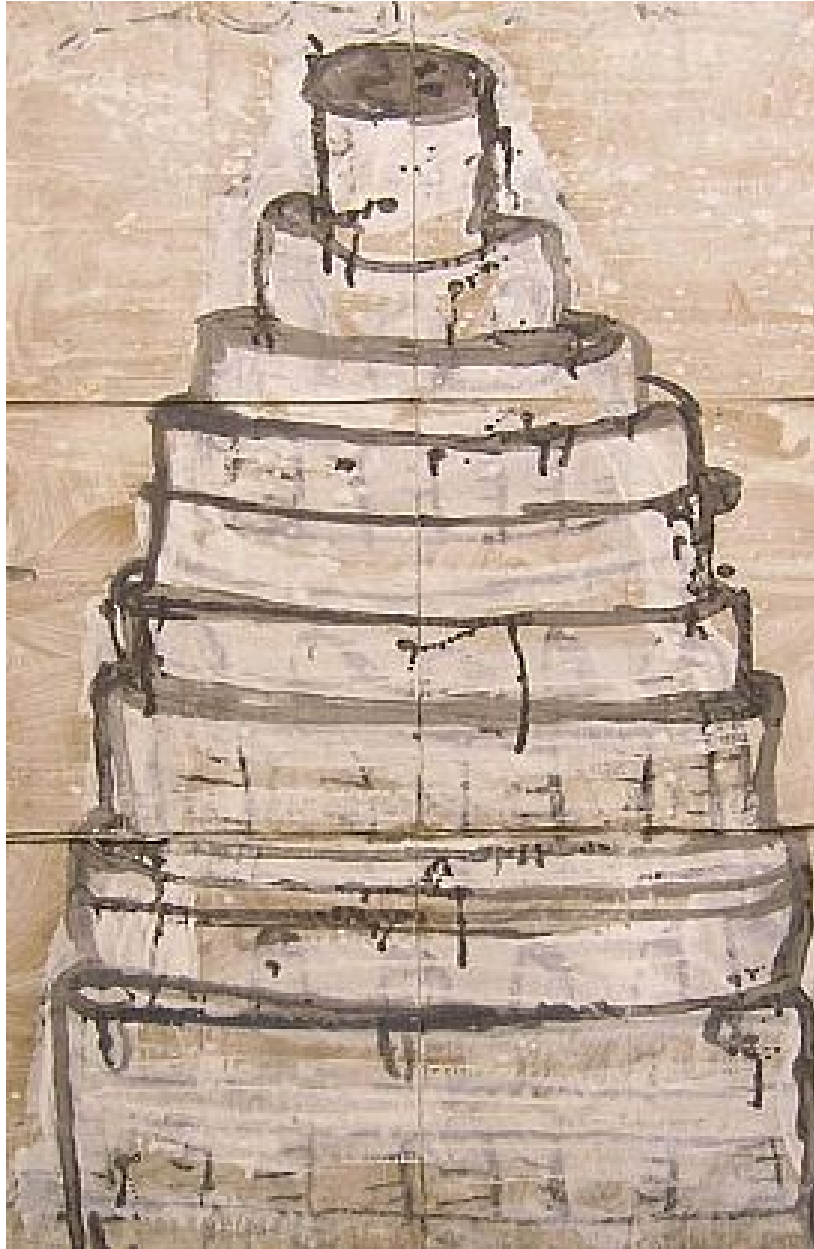

# ROBISCHON

GARY KOMARIN, *GATEAU, BLACK ON WHITE*  
acrylic on paper, 51 x 24 in. (129.5 x 61 cm)  
GK018