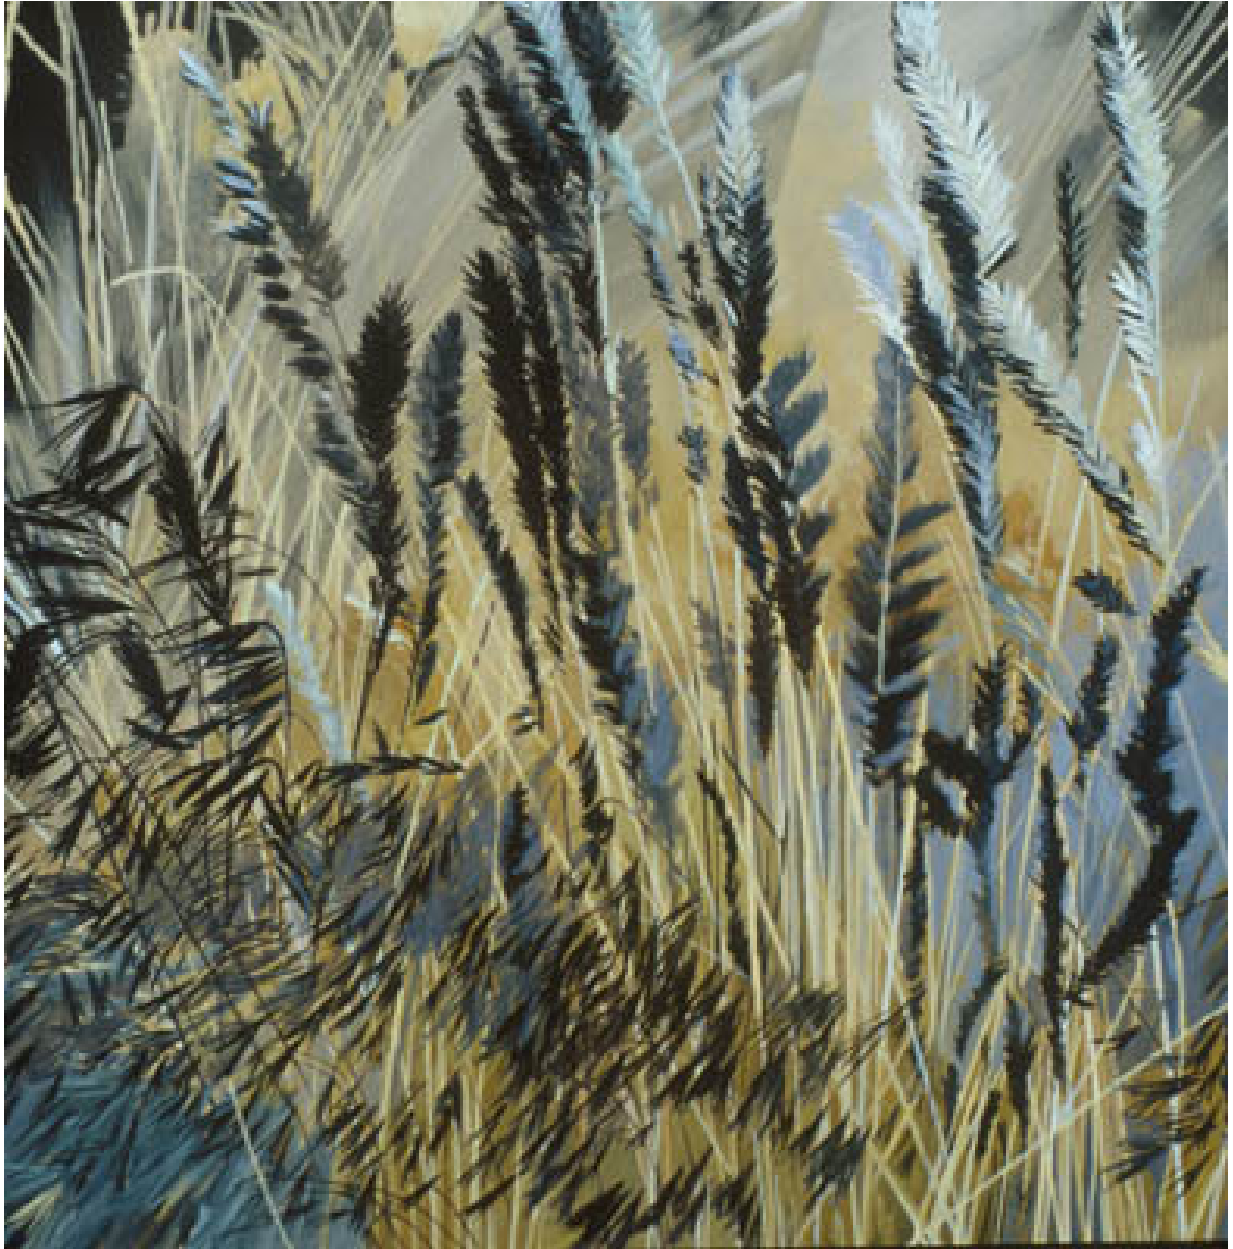

# ROBISCHON

KAREN KITCHEL, *PROMONTORY 3*  
oil on wood, 12 x 12 in. (30.5 x 30.5 cm)  
KITCH041