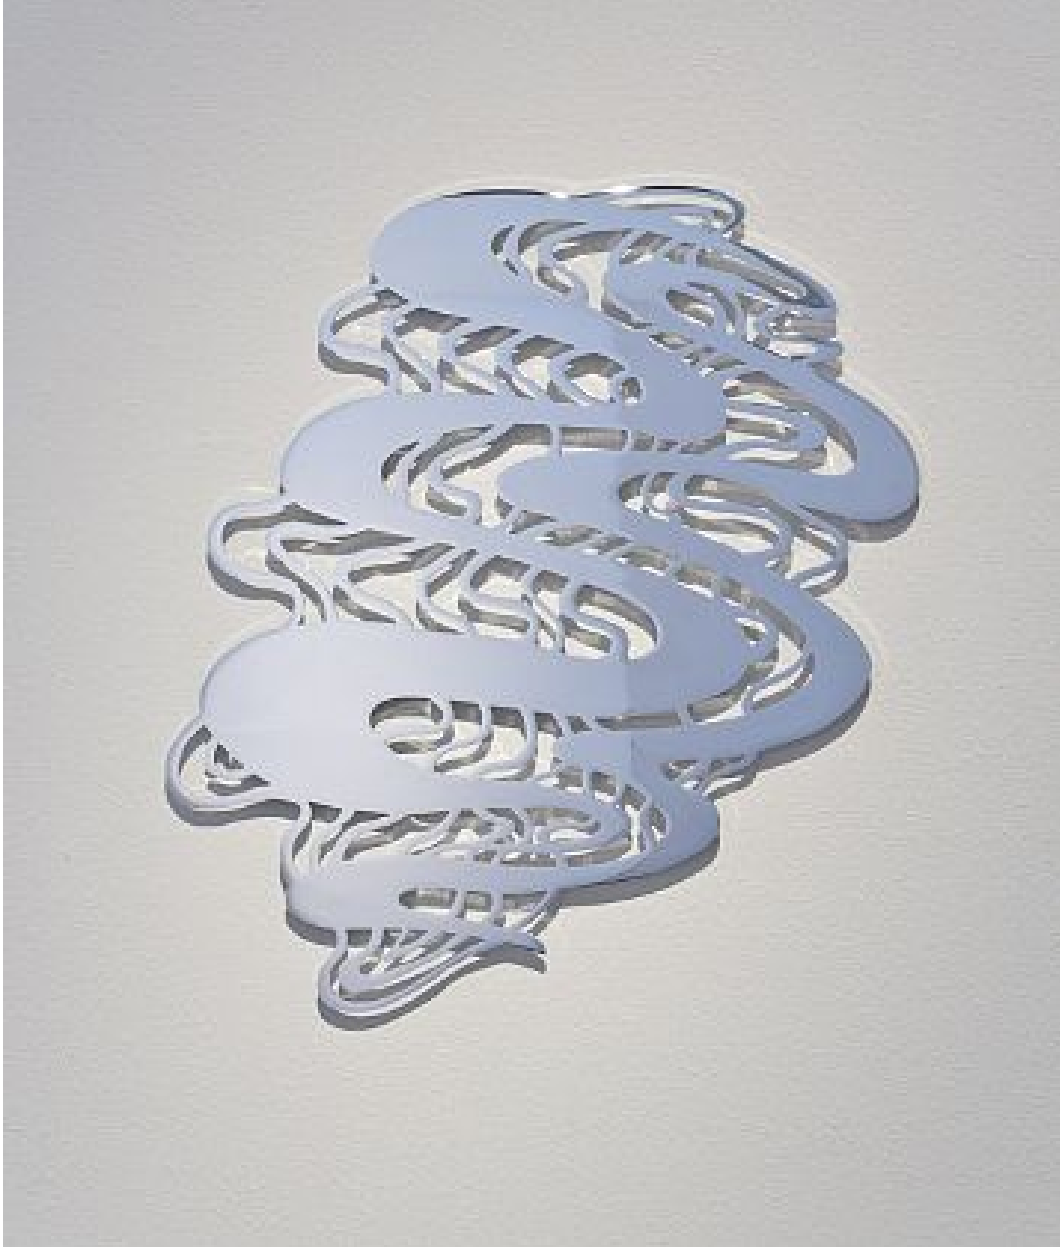

ROBISCHON

LINDA FLEMING, *WAVELENGTH 2/3*
chromed steel, 37 x 29 1/2 in. (94 x 74.9 cm)
FLE004