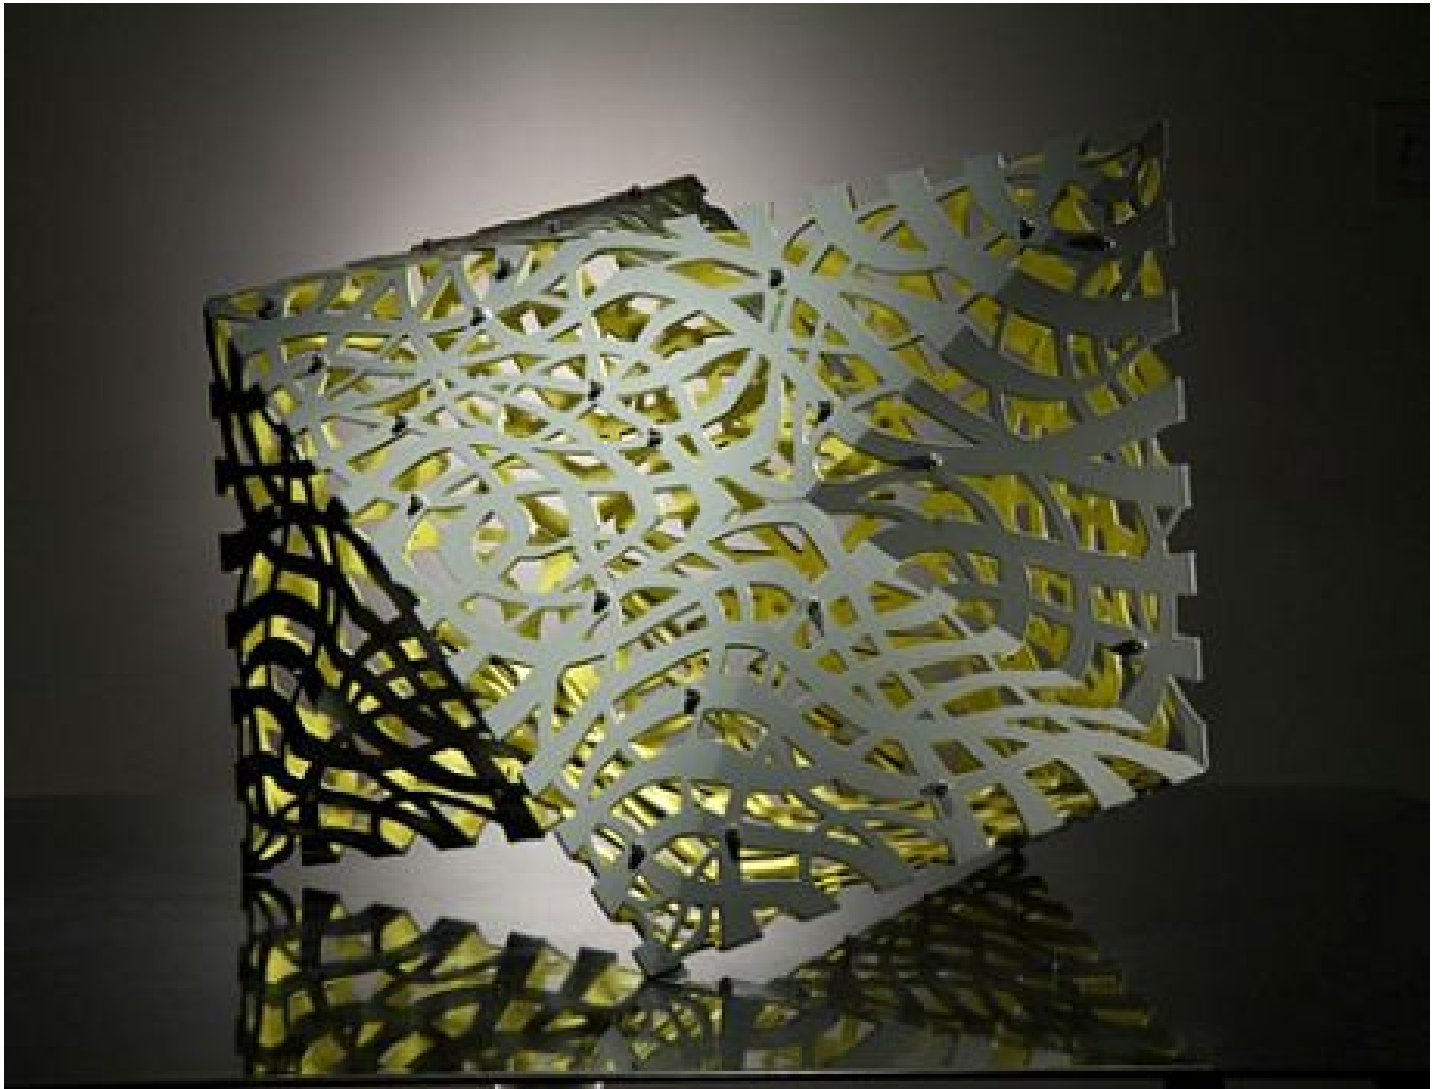

ROBISCHON

LINDA FLEMING, *METEORITE*
powder coated steel, 19 x 26 x 23 in. (48.3 x 66 x 58.4 cm)
FLE029