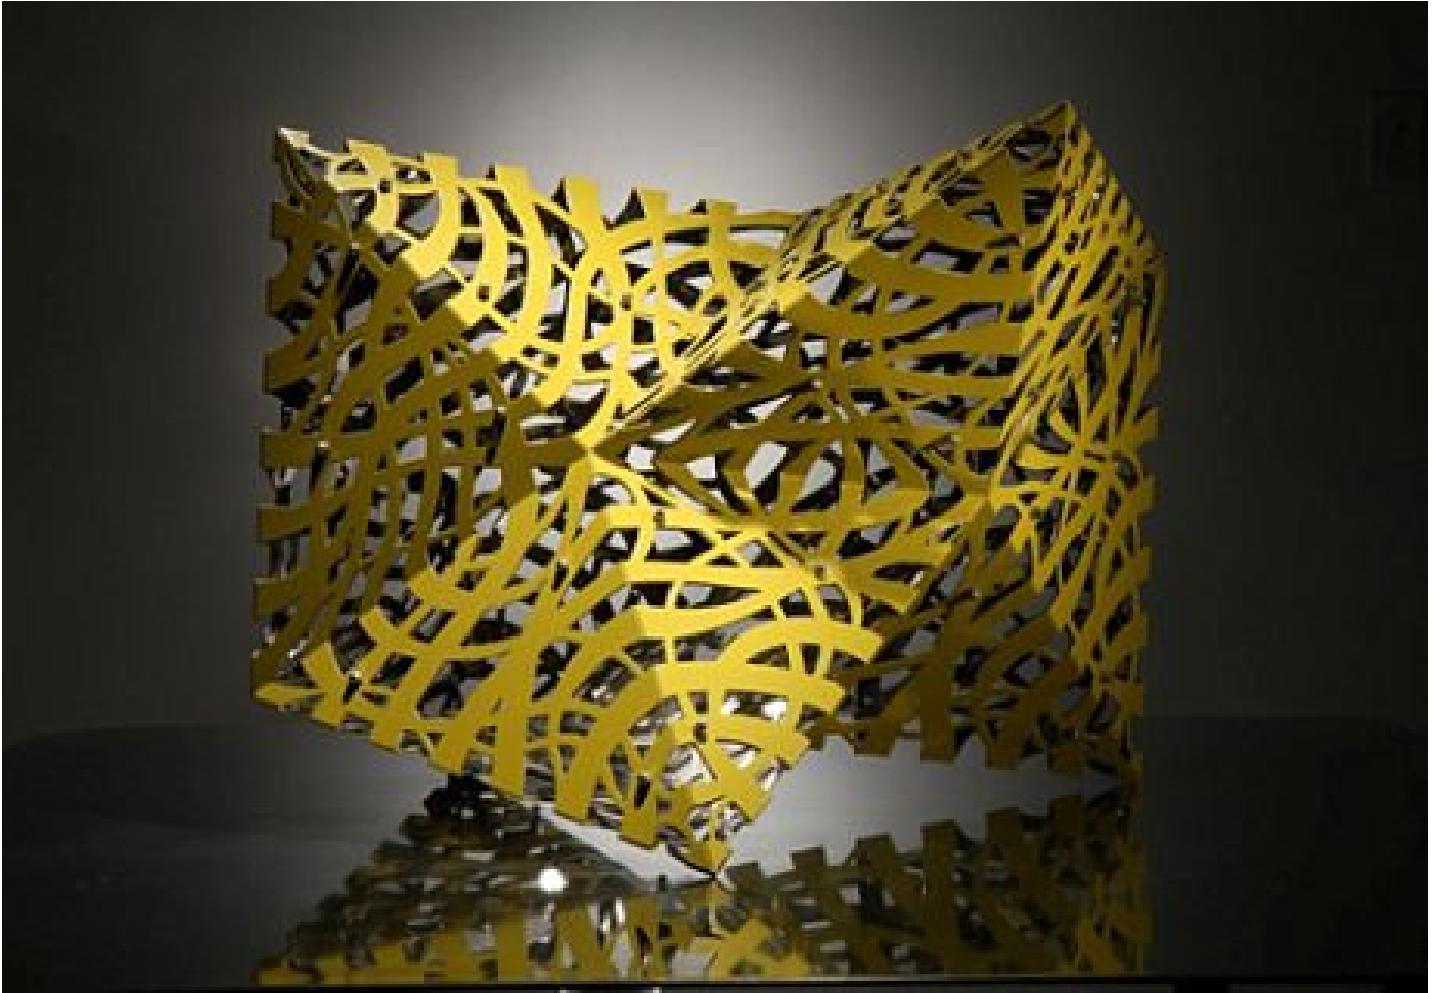

ROBISCHON

LINDA FLEMING, *METEORITE*
powder coated steel, 19 x 26 x 23 in. (48.3 x 66 x 58.4 cm)
FLE028