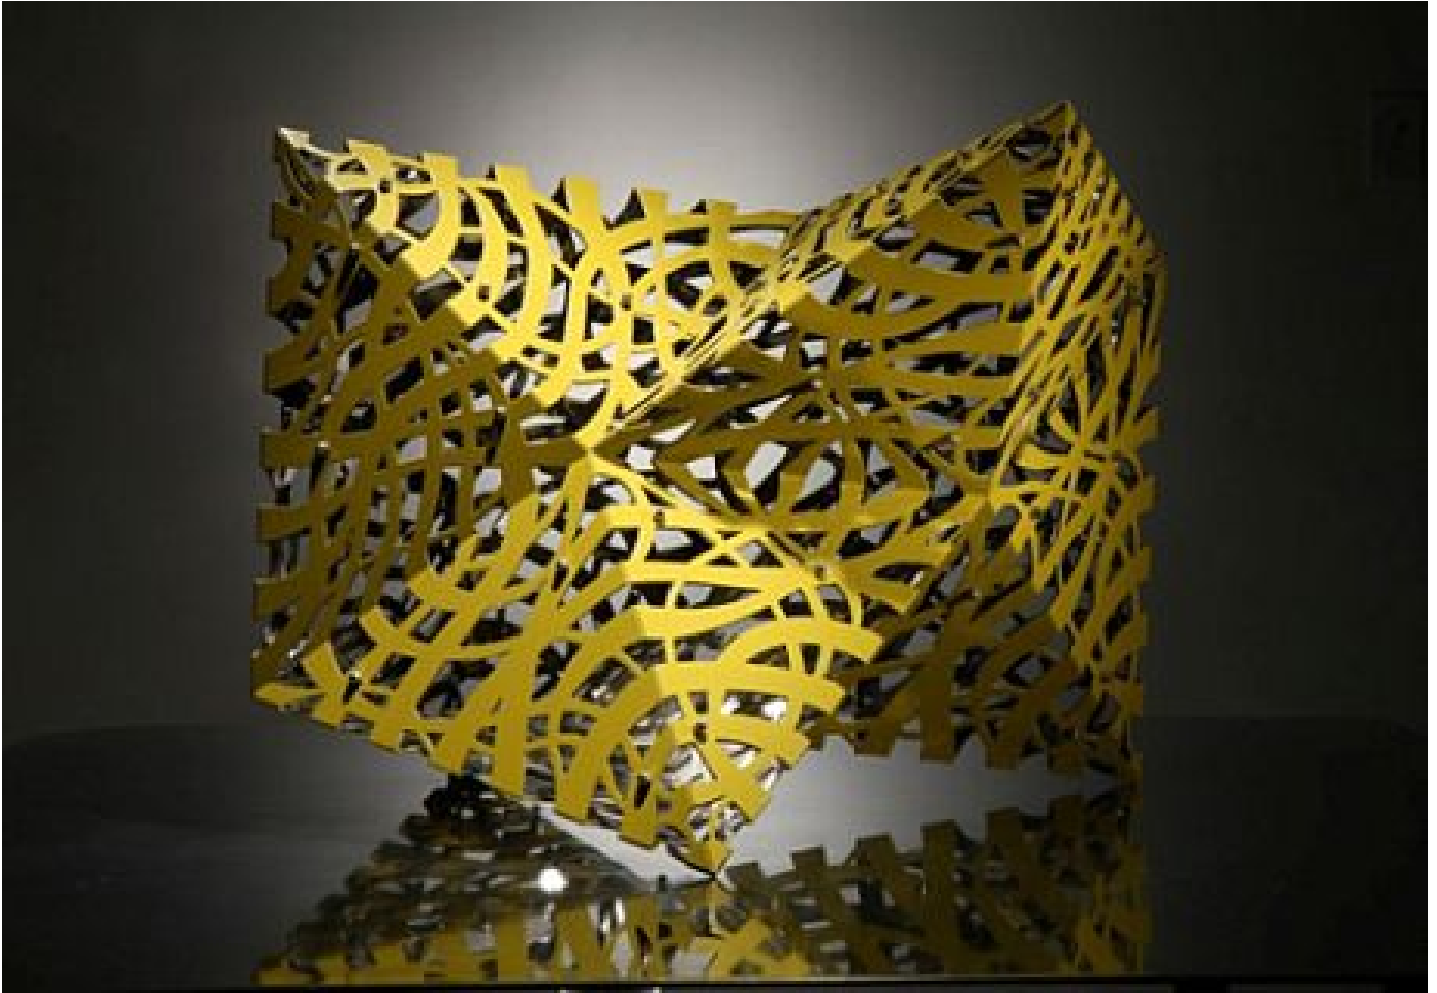

# ROBISCHON

LINDA FLEMING, *METEORITE*  
powder coated steel, 19 x 26 x 23 in. (48.3 x 66 x 58.4 cm)  
FLE028