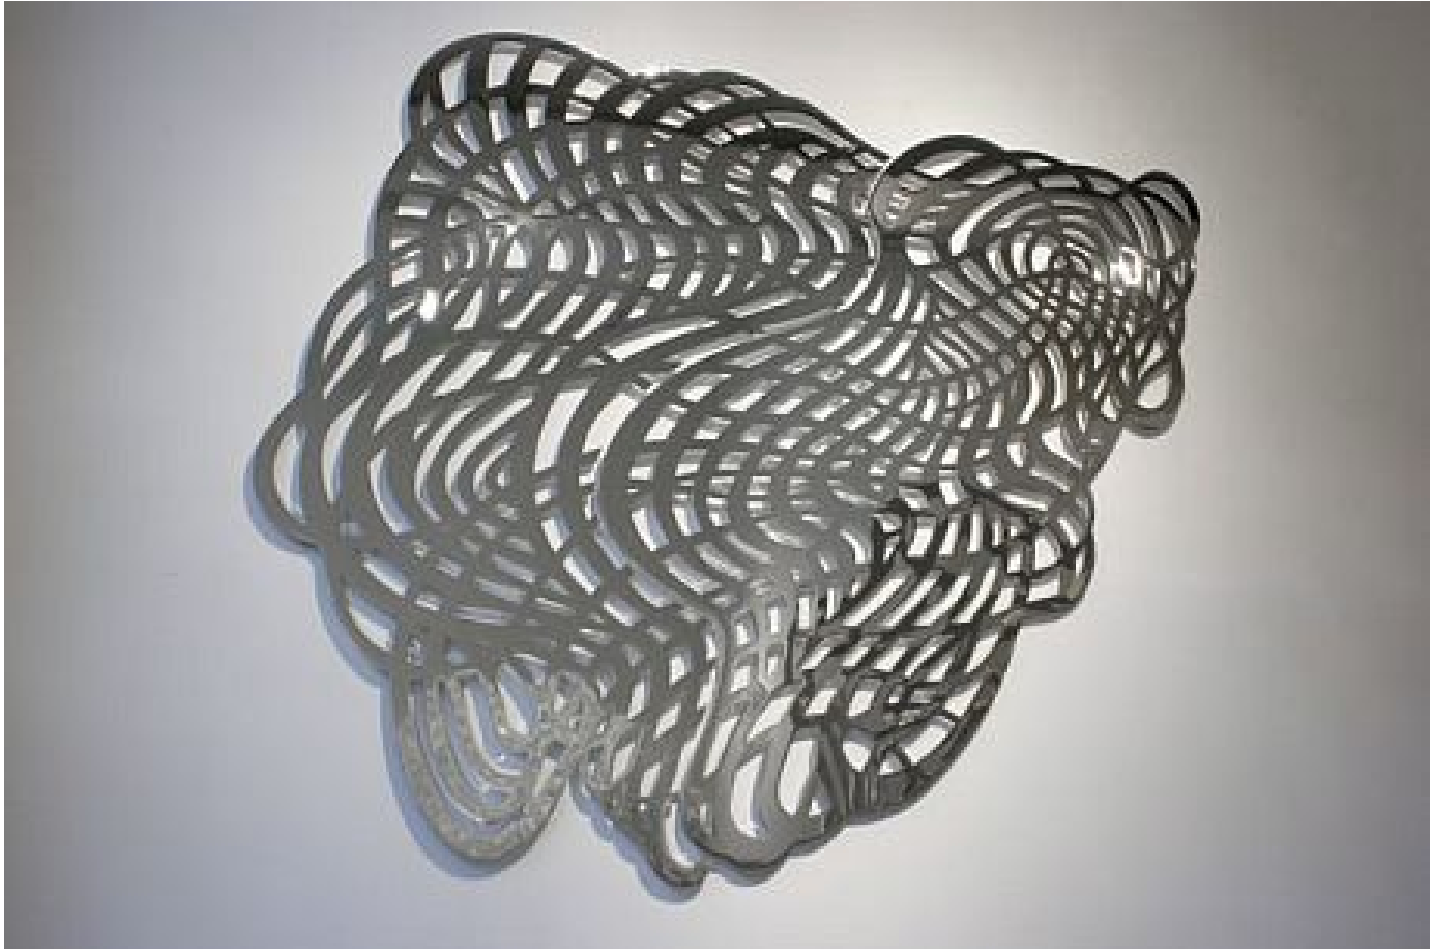

ROBISCHON

LINDA FLEMING, *PORTAL 1/3*
chromed steel, 75 x 96 in. (190.5 x 243.8 cm)
FLE010