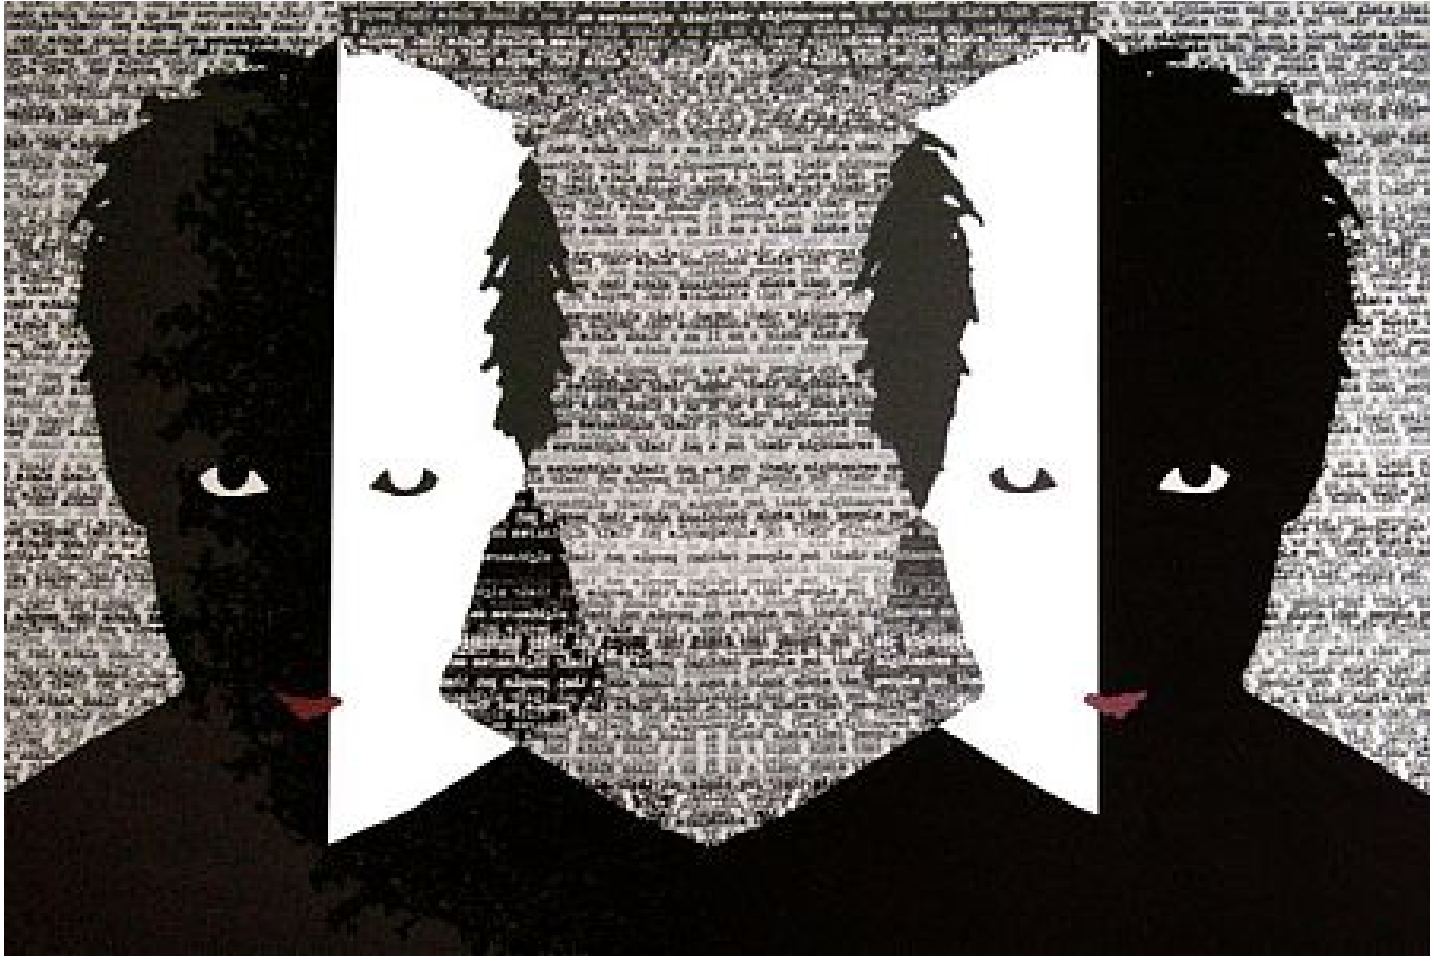

ROBISCHON

FRANCOISE DURESSE, *I'M YOUR WORST NIGHTMARE*
print, 21 x 31 1/2 in. (53.3 x 80 cm)
DUR000