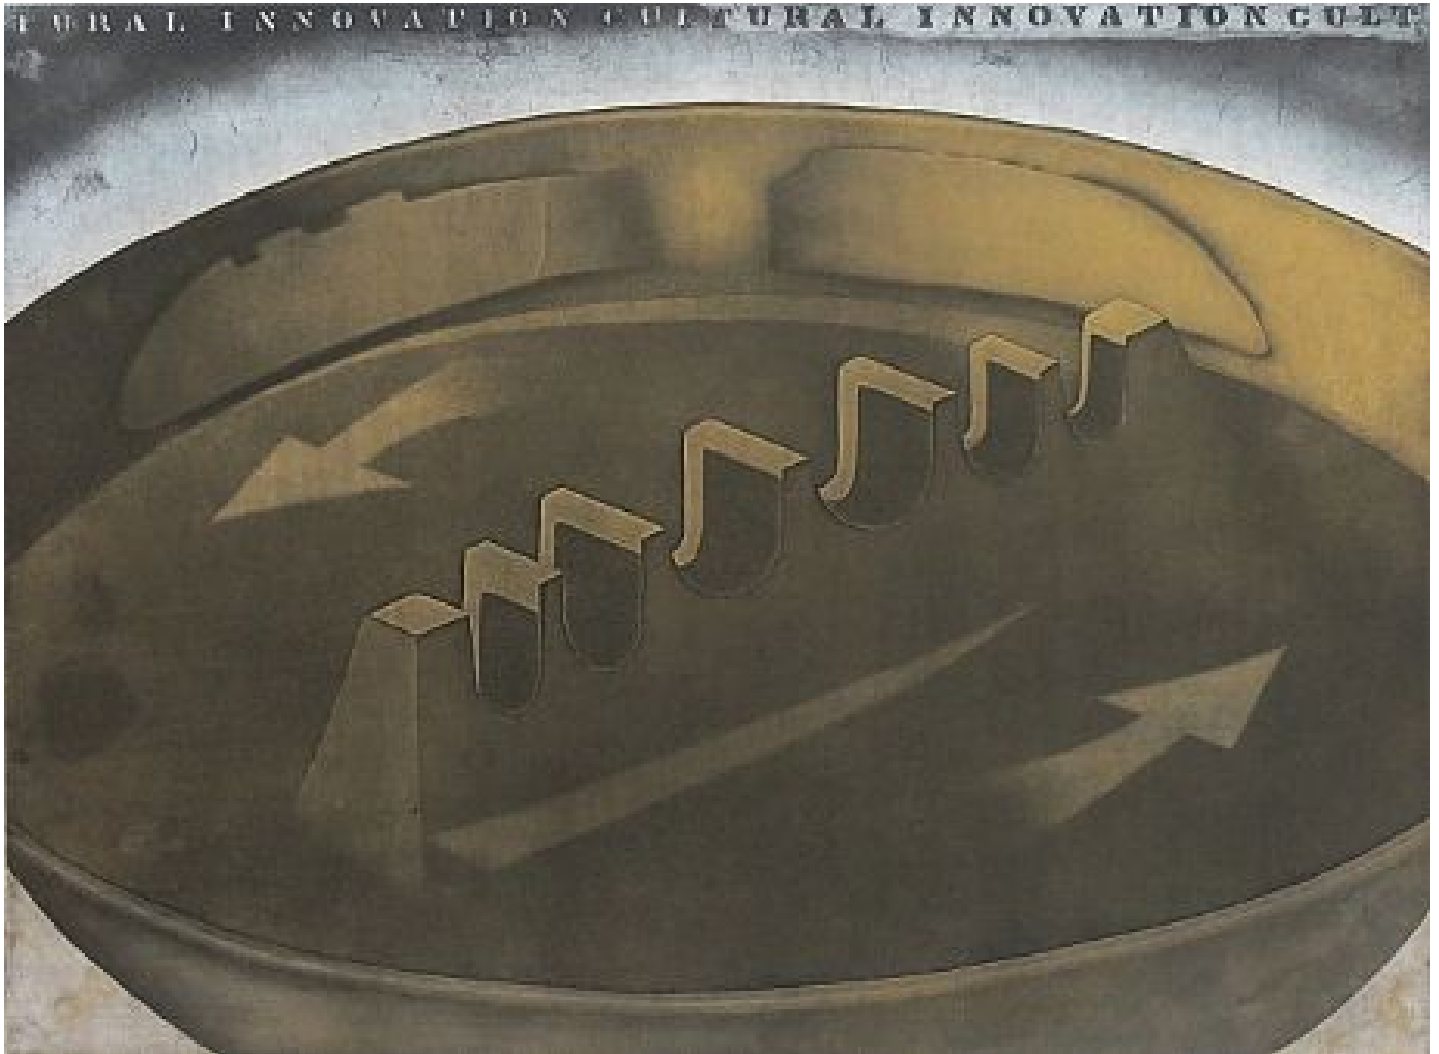

# ROBISCHON

RON FUNDINGSLAND, *SPINAL*  
aquatint and etching, 28 1/4 x 33 1/4 in. (71.8 x 84.5 cm)  
RF104