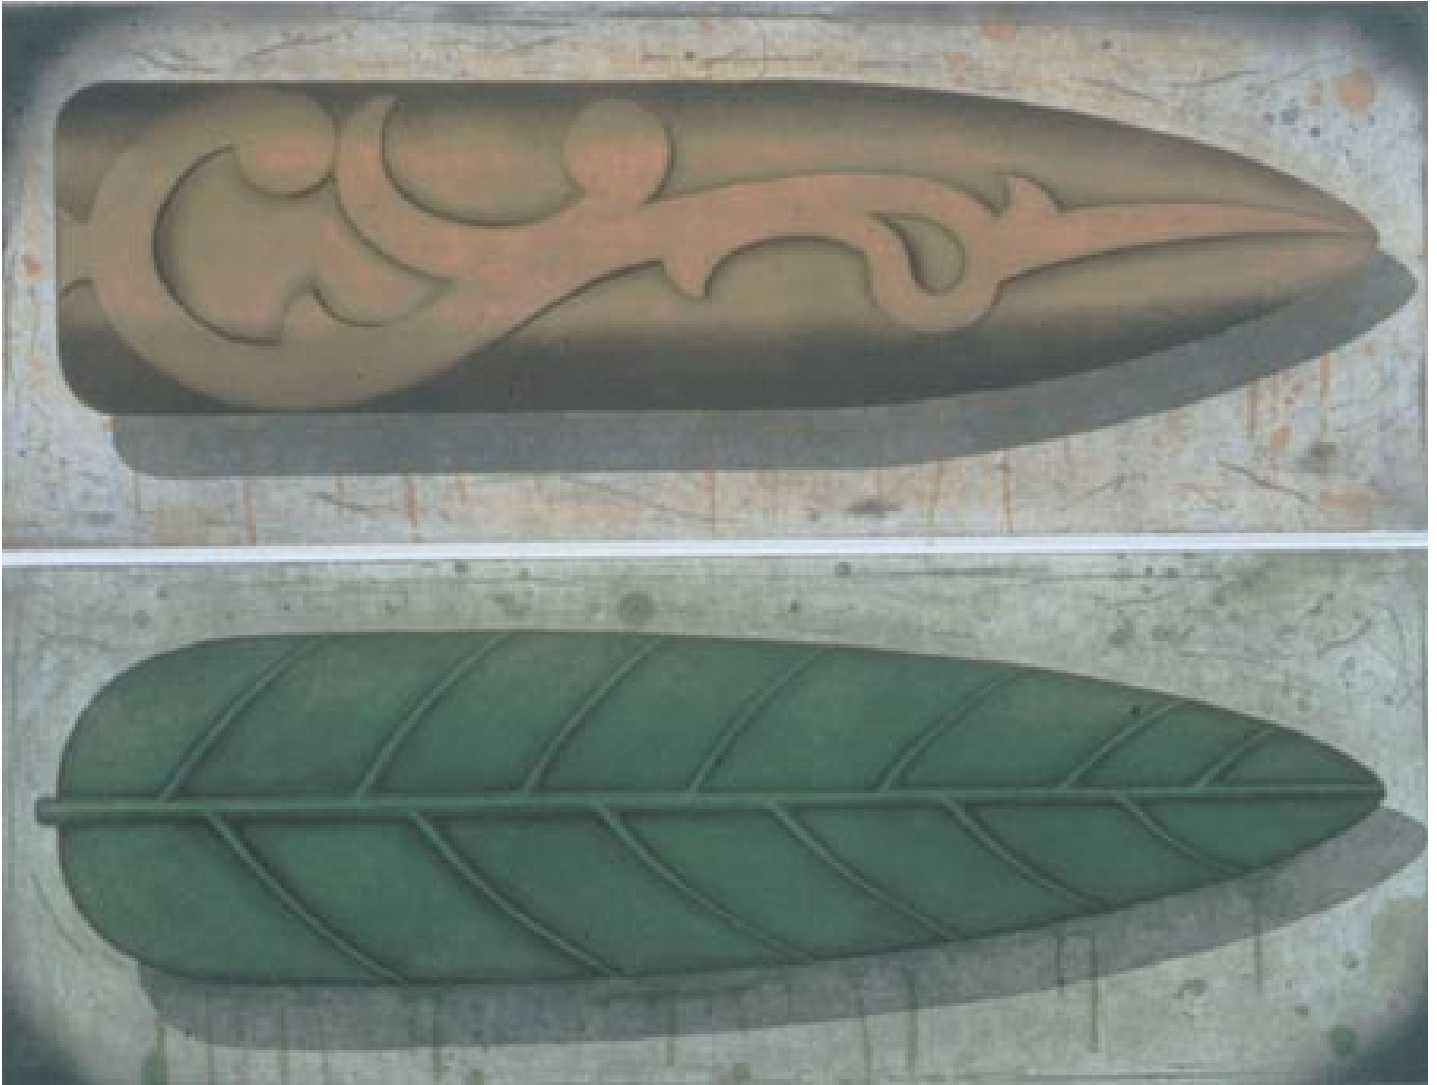

# ROBISCHON

RON FUNDINGSLAND, *LIFESIGNS*  
color intaglio, 18 x 24 in. (45.7 x 61 cm)  
RF046