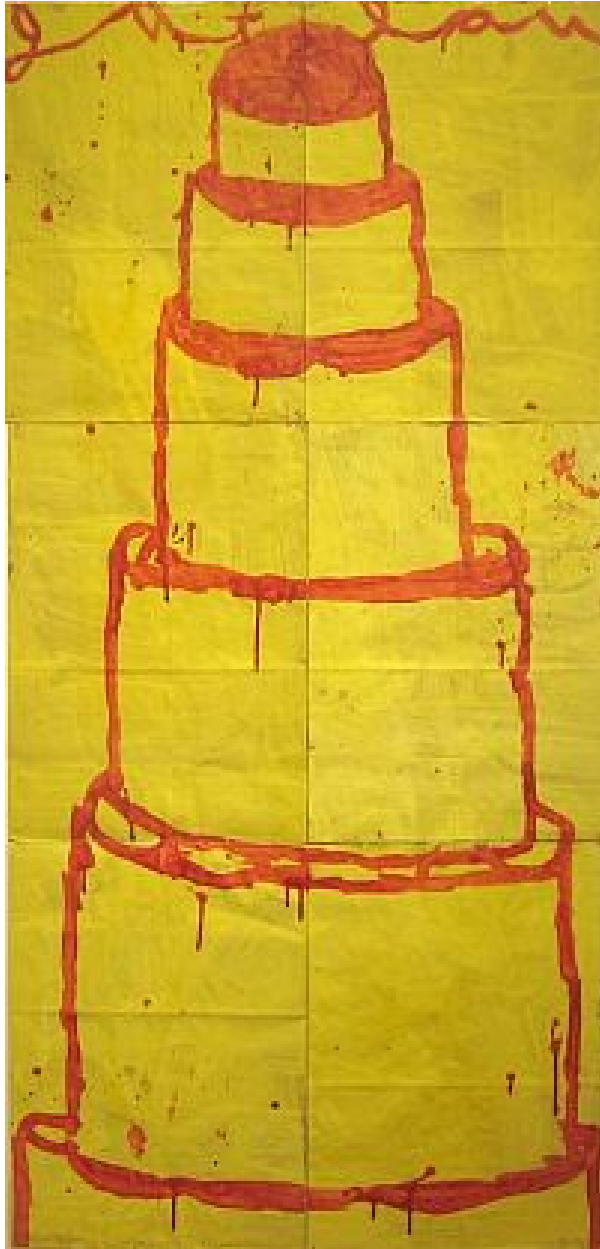

ROBISCHON

GARY KOMARIN, *GATEAU, RED ON LIME*
mixed media, 51 x 24 in. (129.5 x 61 cm)
GK073