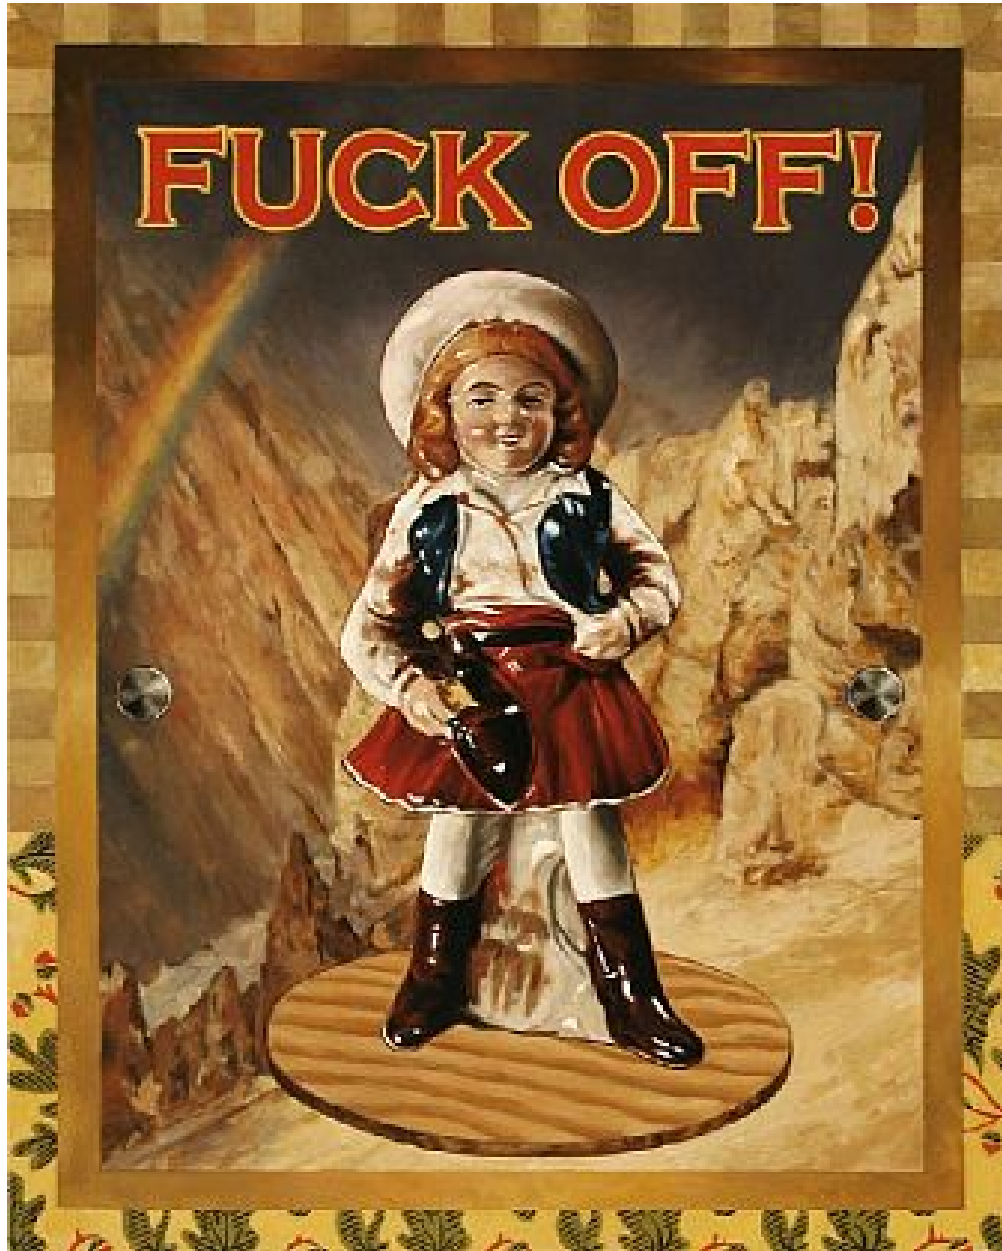

# ROBISCHON

JERRY KUNKEL, *COMMON IMPERATIVE 2*  
oil on canvas, 42 x 36 in. (106.7 x 91.4 cm)  
JK212