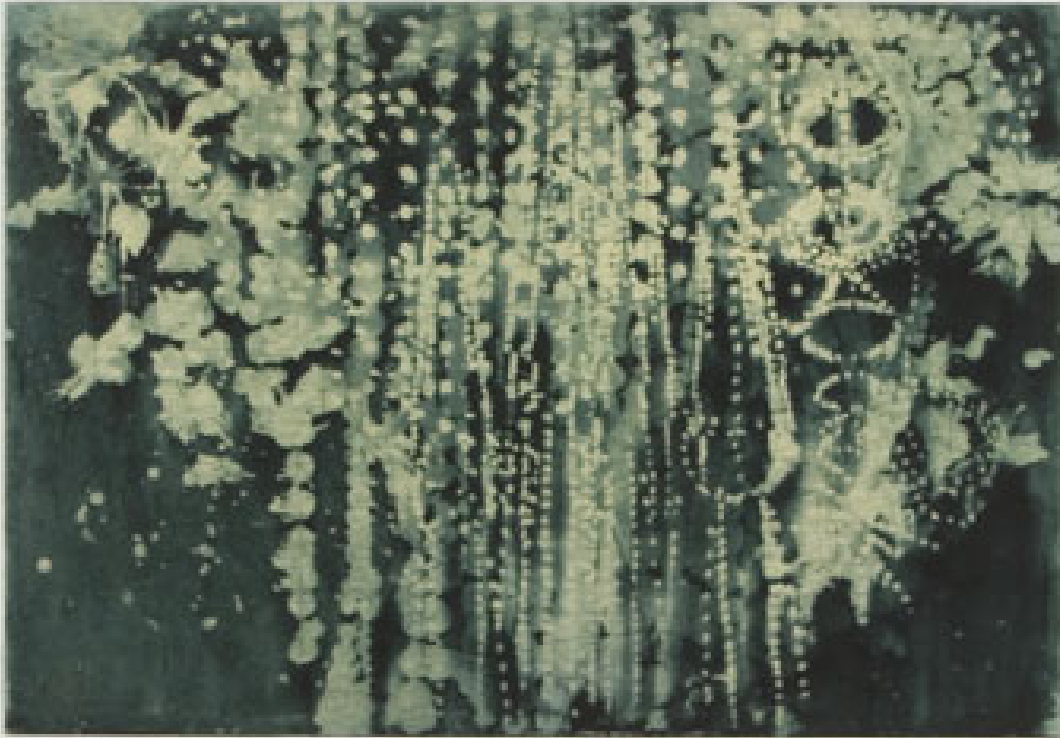

# ROBISCHON

JUDY PFAFF, *LIGHT OR DARK HALF no. 2 11/30*  
spit bite etching, surface roll, 21 1/2 x 27 1/2 in. (54.6 x 69.9 cm)  
JP066