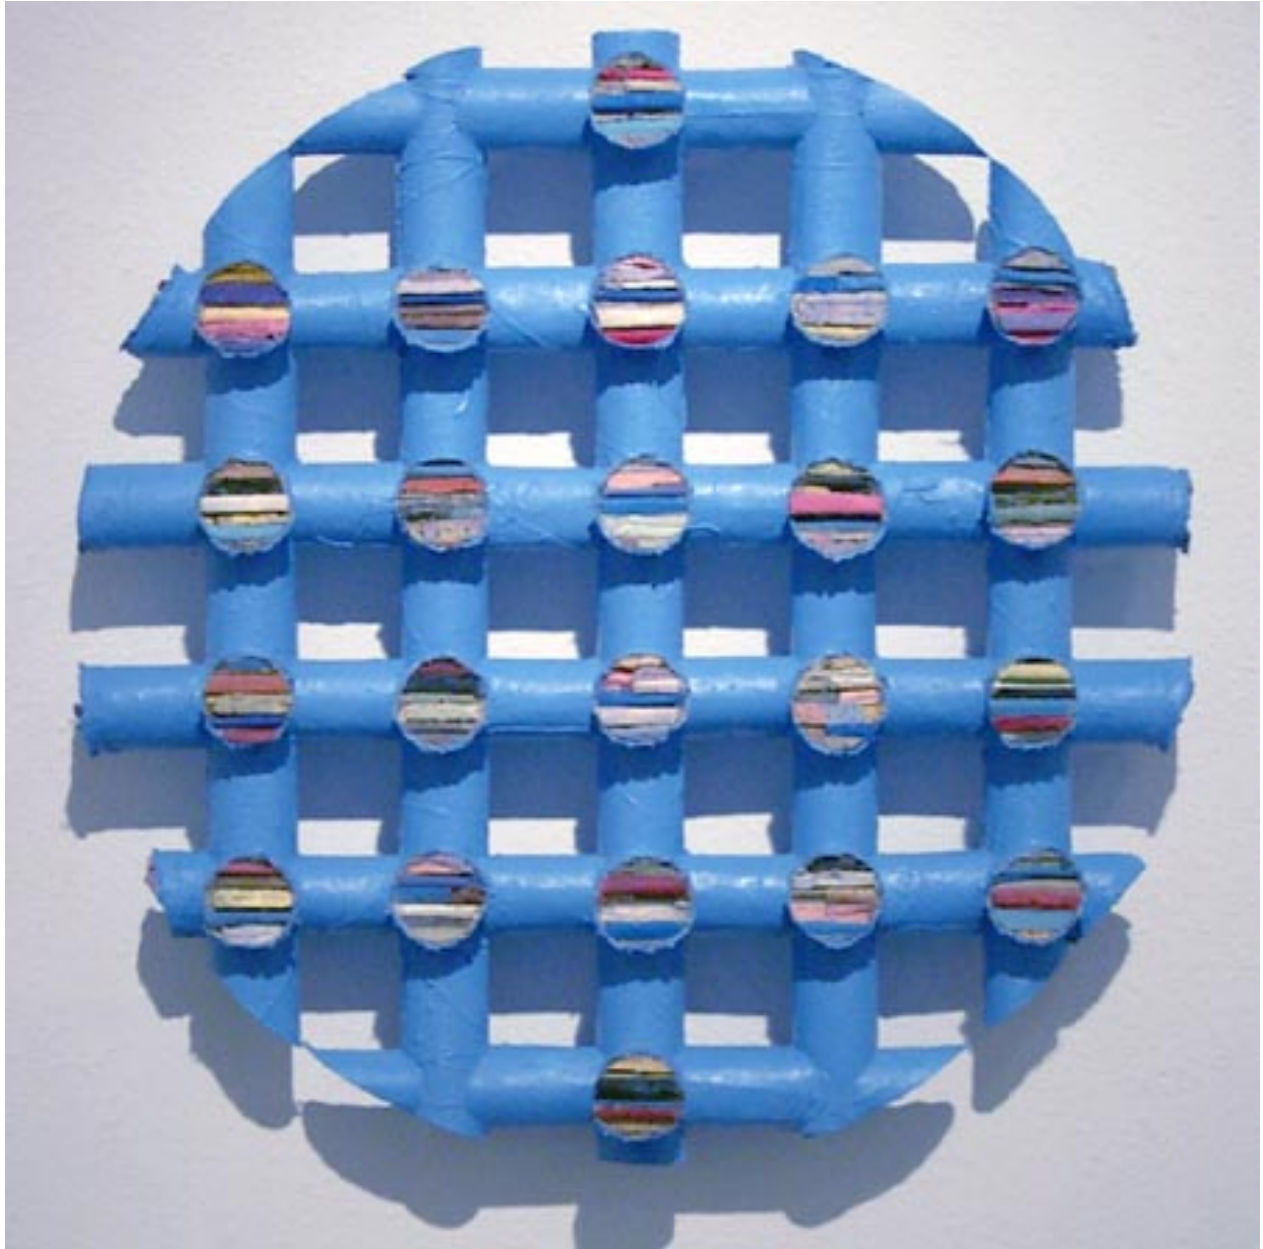

ROBISCHON

TERRY MAKER, *OUT (Blue Round)*
acrylic, canvas, glue, 26 x 26 x 4 1/2 in. (66 x 66 x 11.4 cm)
TM035