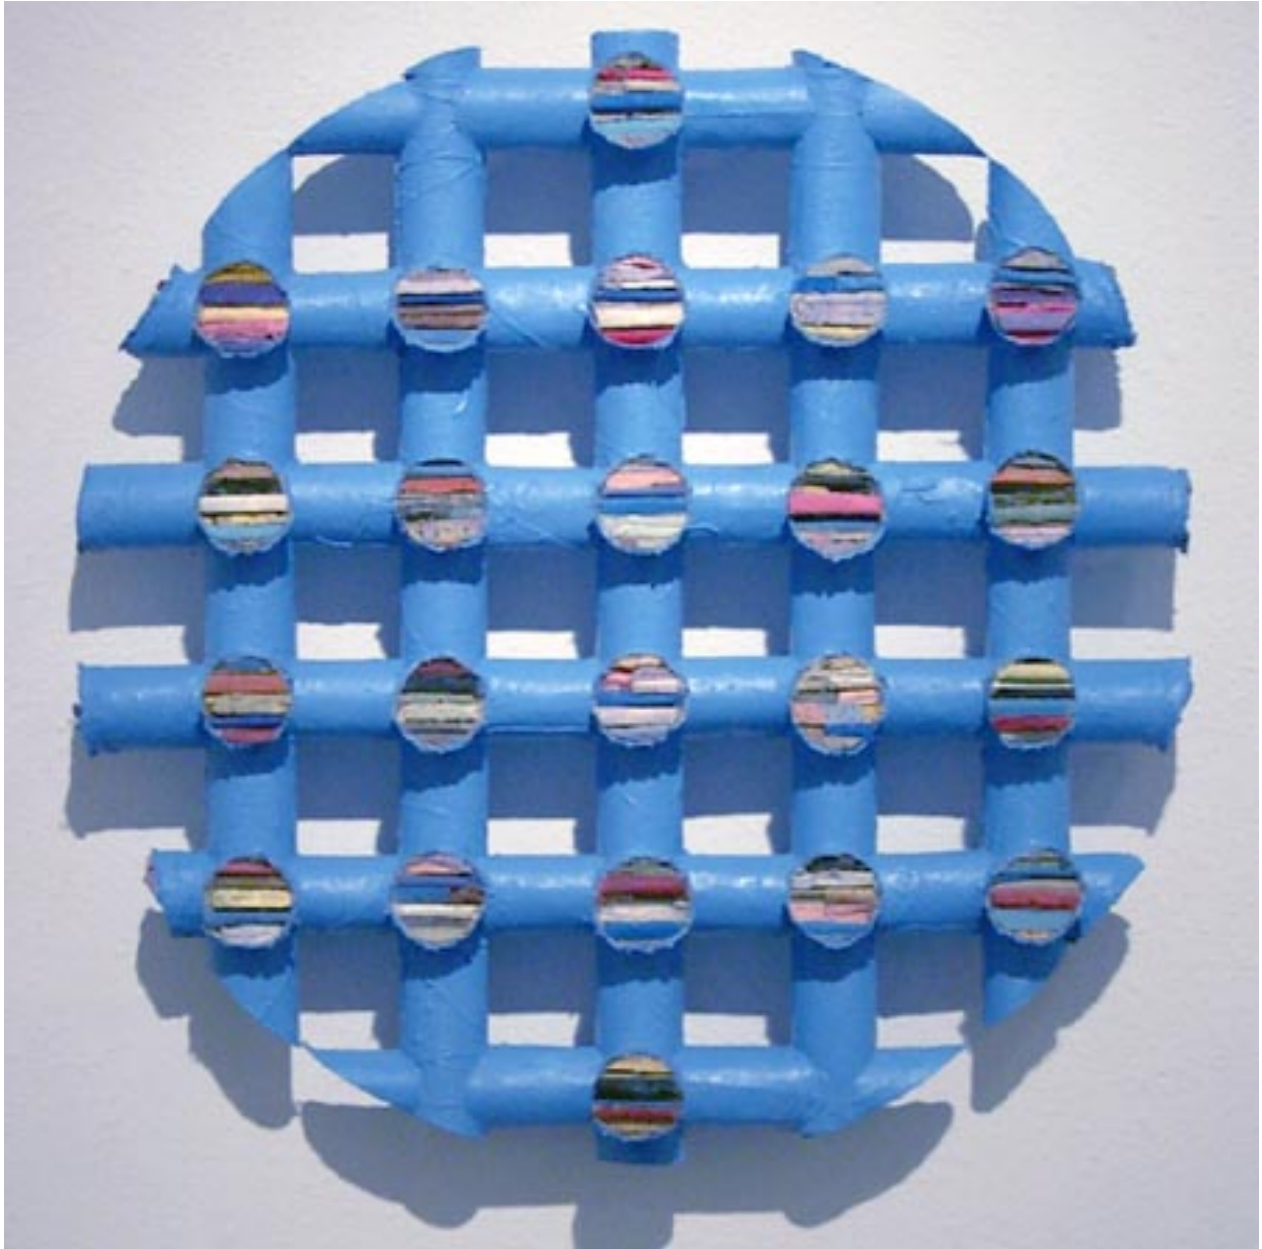

ROBISCHON

TERRY MAKER, *OUT (Blue Round)*
acrylic, canvas, glue, 26 x 26 x 4 1/2 in. (66 x 66 x 11.4 cm)
TM035