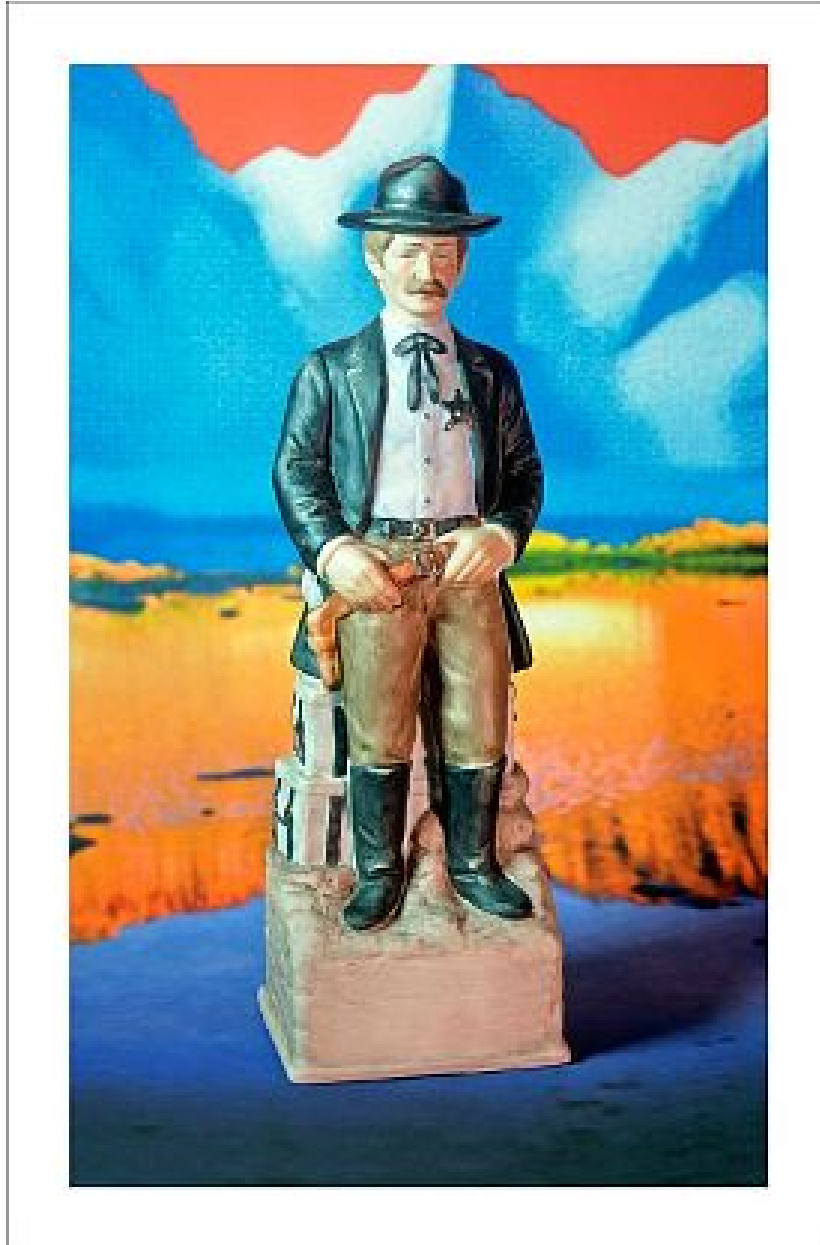

# ROBISCHON

GARY EMRICH, *MARSHALL WITH REFRESHED  
SPRING WATER "Firewater" Ed. 5*  
pigment print, 22 x 36 in. (55.9 x 91.4 cm)  
GE163