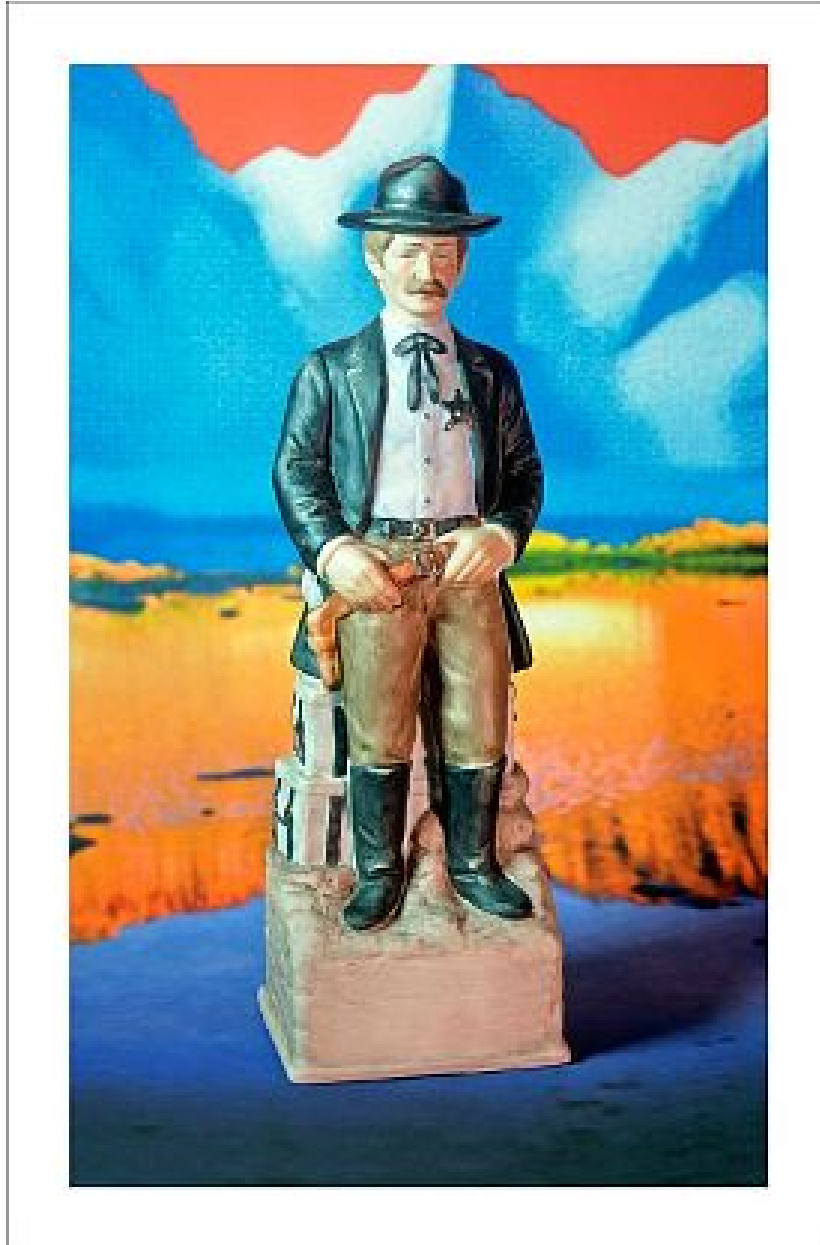

# ROBISCHON

GARY EMRICH, *MARSHALL WITH REFRESHE  
SPRING WATER "Firewater" Ed. 5*  
pigment print, 22 x 36 in. (55.9 x 91.4 cm)  
GE163