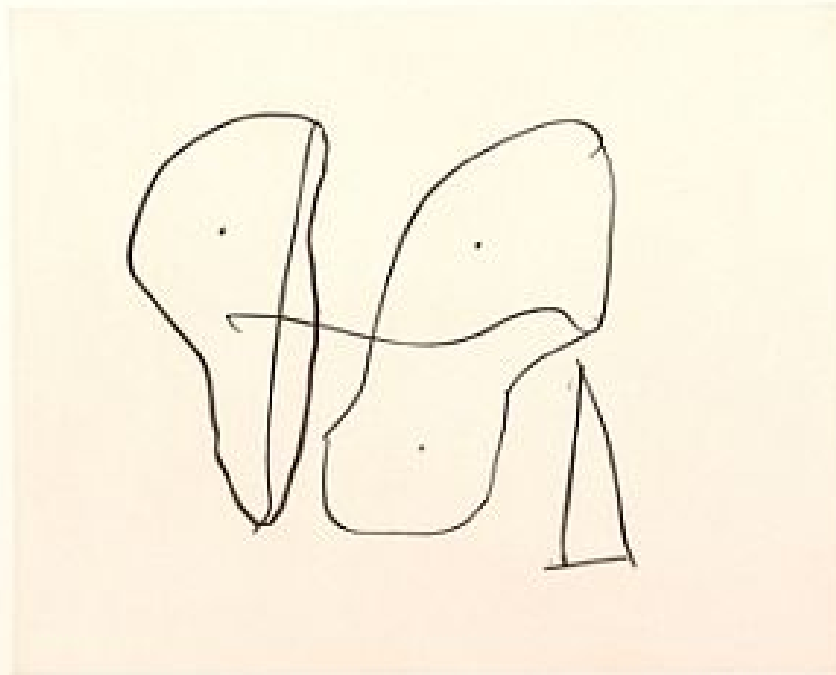

ROBISCHON

ROBERT MOTHERWELL, *MAY LINEN SUITE #5*
etching on Twinrocker May Linen paper, 20 x 21 1/2 in. (50.8 x 54.6 cm)
RM114