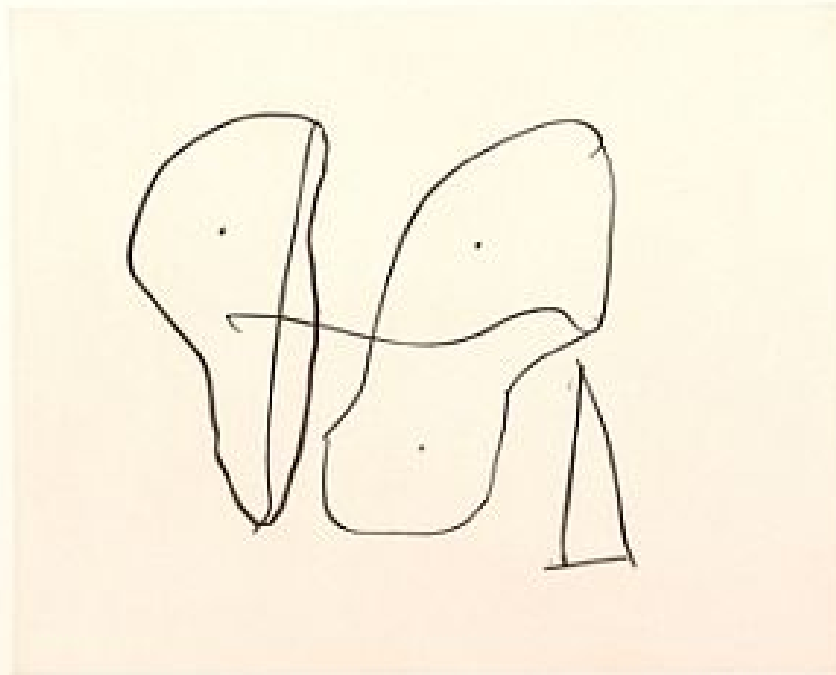

ROBISCHON

RM

ROBERT MOTHERWELL, *MAY LINEN SUITE #5*
etching on Twinrocker May Linen paper, 20 x 21 1/2 in. (50.8 x 54.6 cm)
RM114