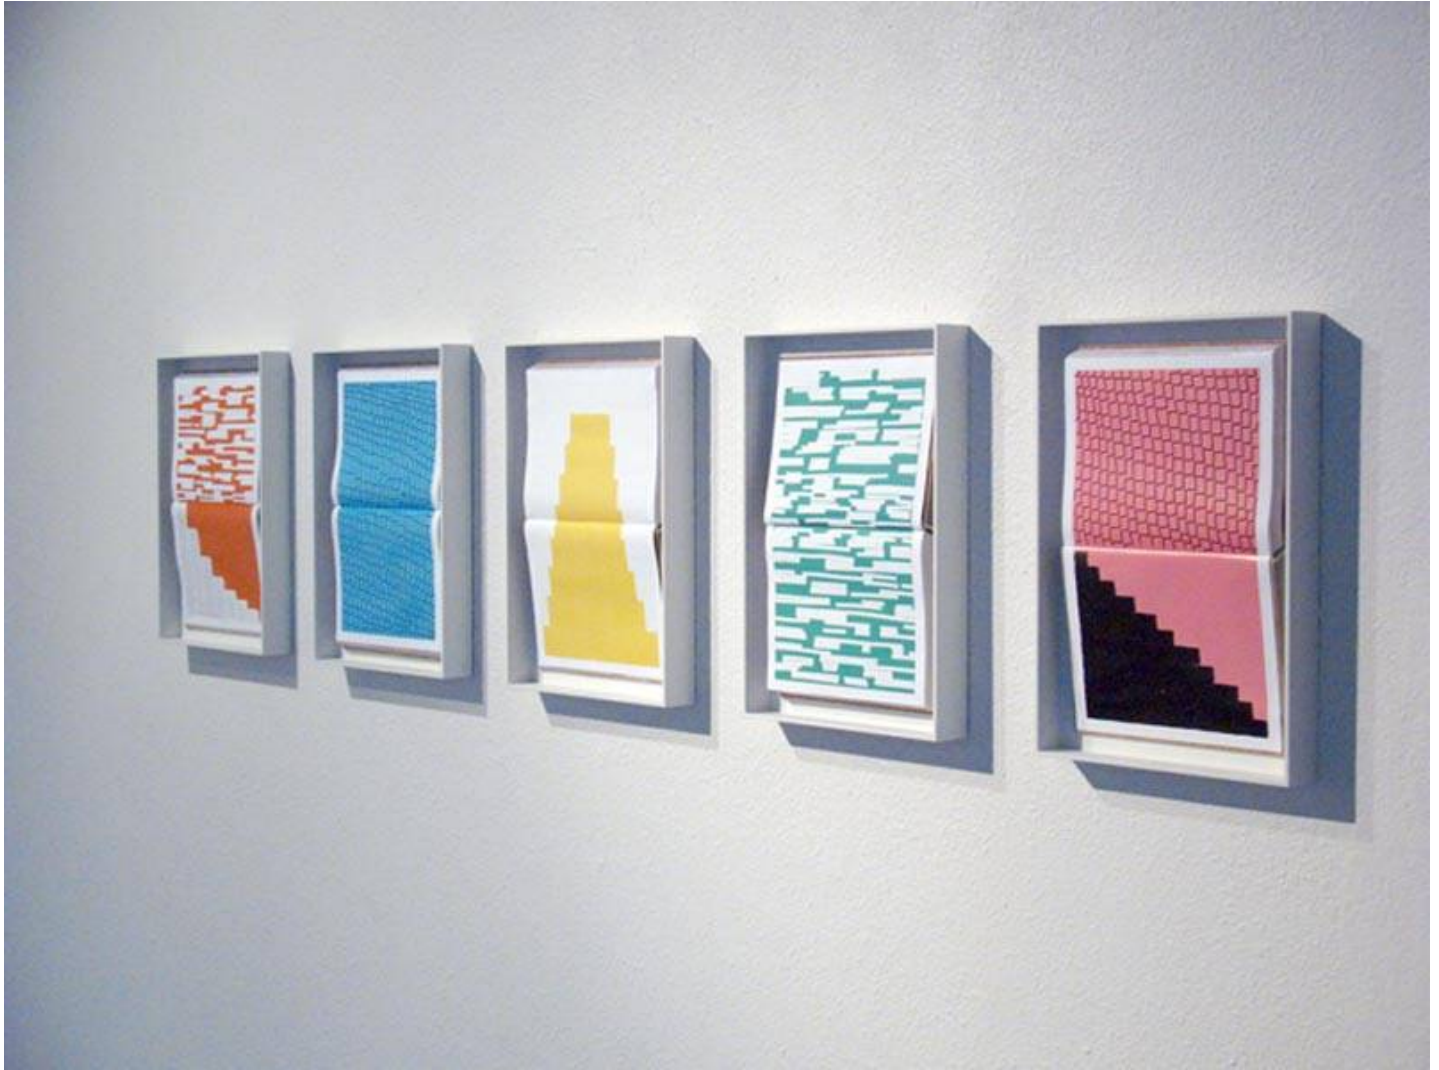

ROBISCHON

MATTHEW MCCONNELL, *UNTITLED "BRIGHTER THAN REAL"*
acrylic and enamel on Franz West catalogue in frame, 19 1/4 x 13 1/2 x 2 1/2 in. (48.9 x 34.3 x 6.3
cm)
MCC001