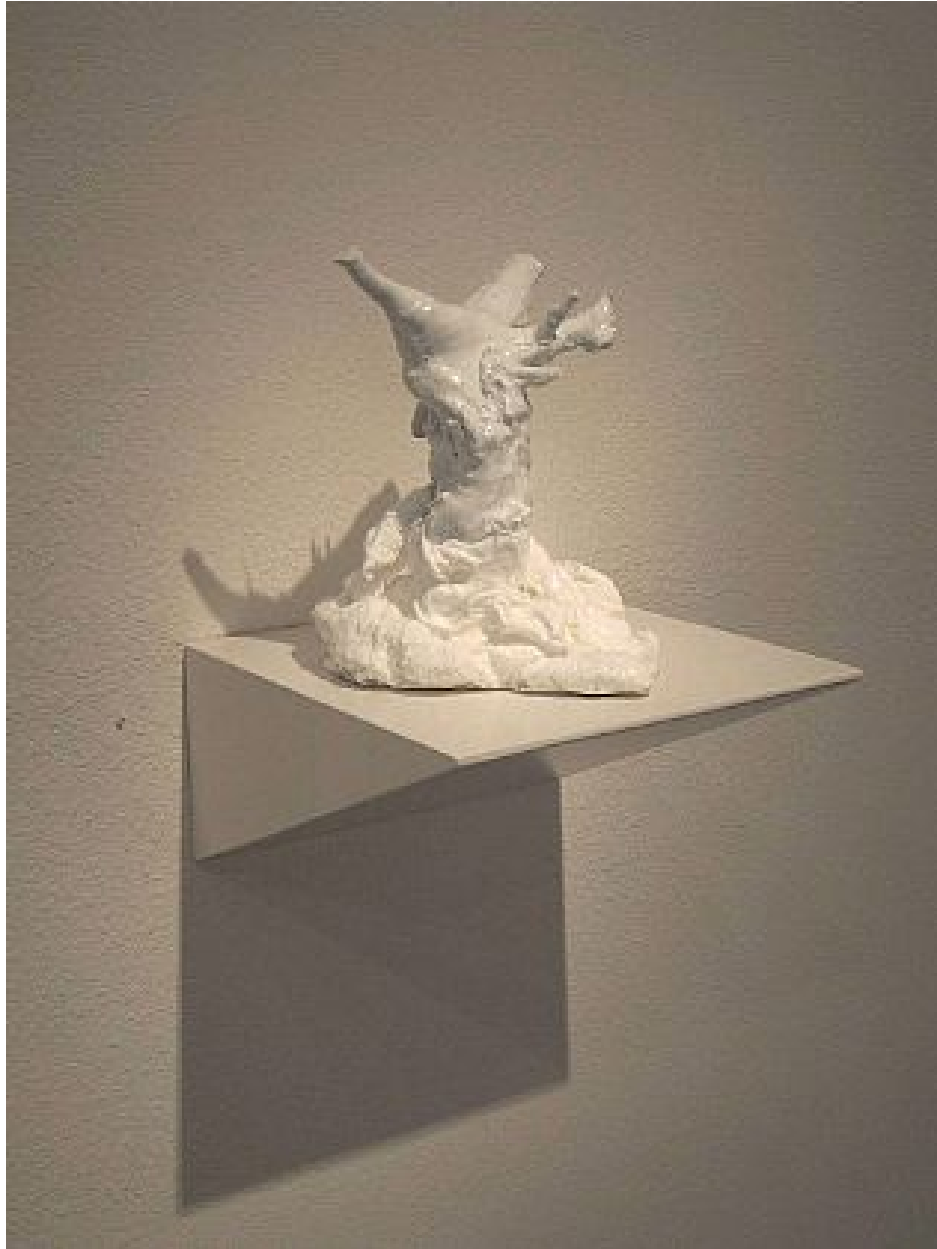

# ROBISCHON

JOHN MCENROE, *BRIDE*  
cast resin, 13 x 11 x 11 in. (33 x 27.9 x 27.9 cm)  
JMC067