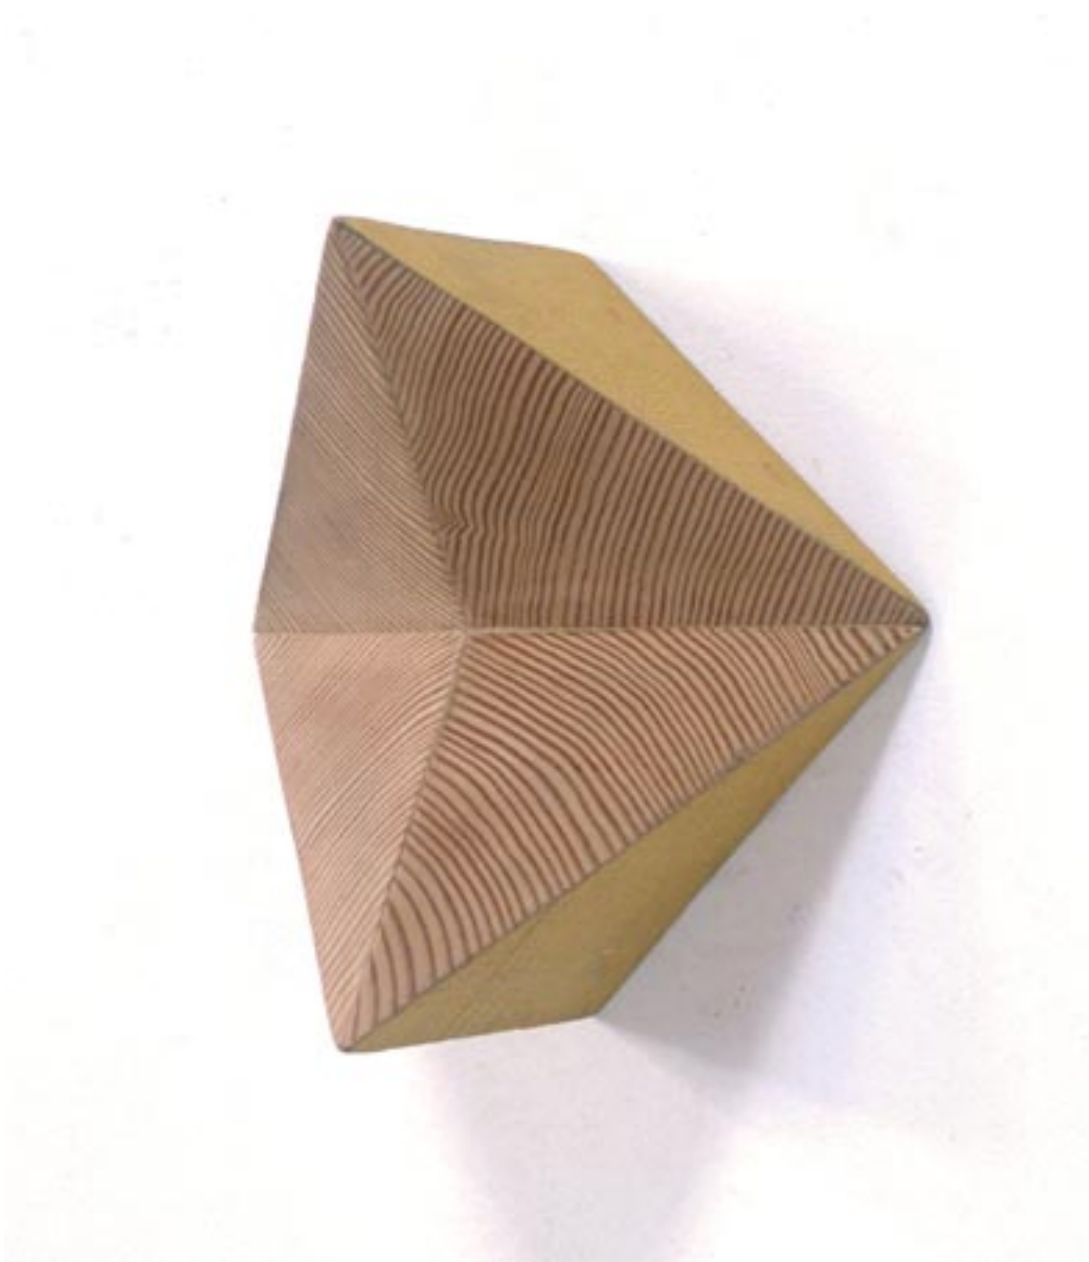

ROBISCHON

PETER MILLETT, *Beak*
painted fir, (22.9 x 22.9 x 22.9 cm)
PM015