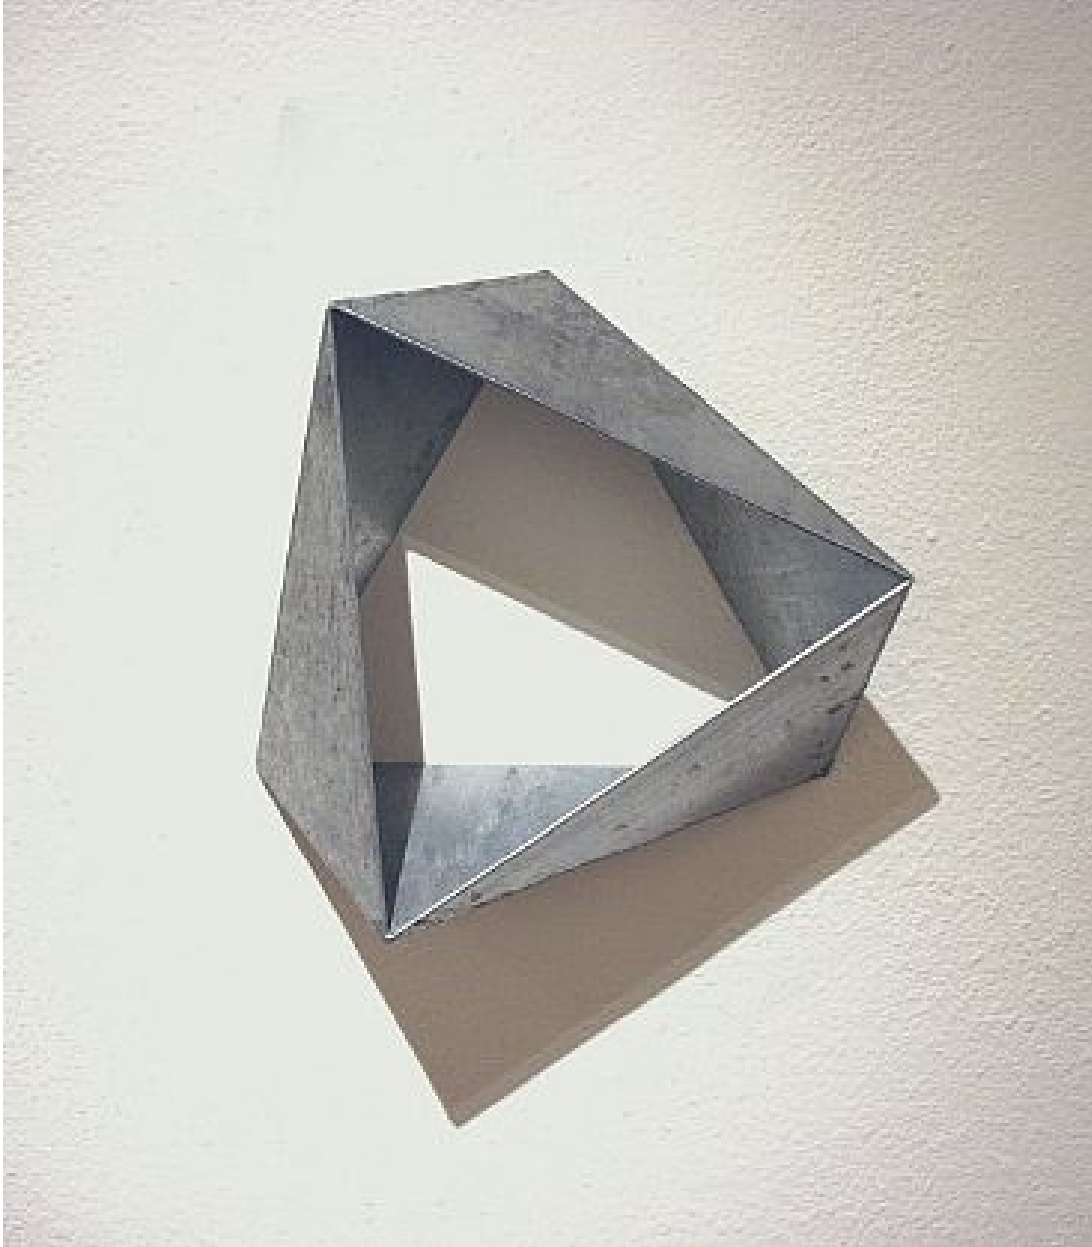

ROBISCHON

PETER MILLETT, *TWISTED TRIANGLE*
galvanized steel, 13 x 13 x 4 in. (33 x 33 x 10.2 cm)
PM023