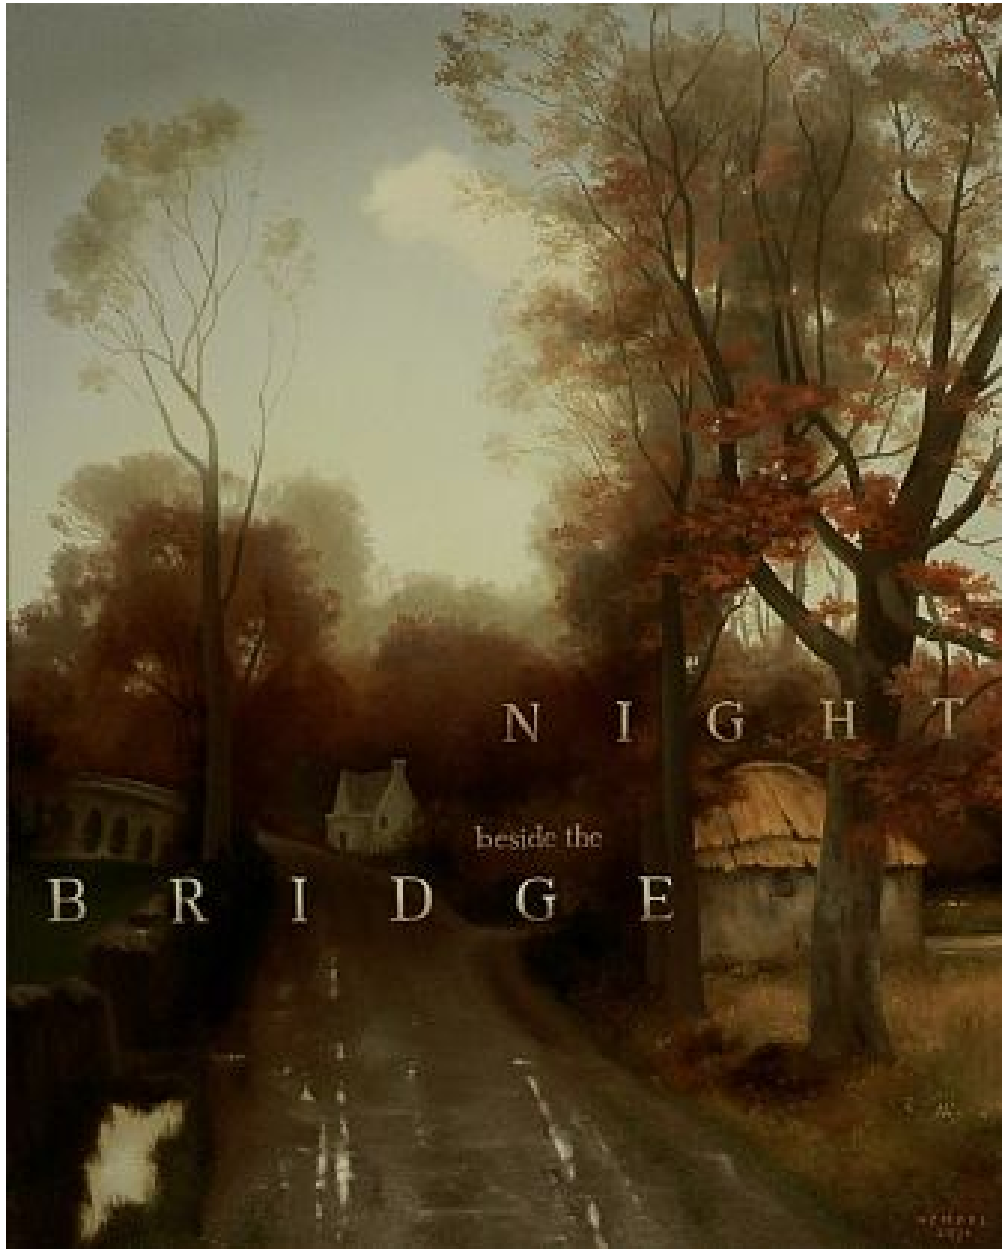

ROBISCHON

WES HEMPEL, *NIGHT BRIDGE*
oil on canvas, 30 x 24 in. (76.2 x 61 cm)
WH141