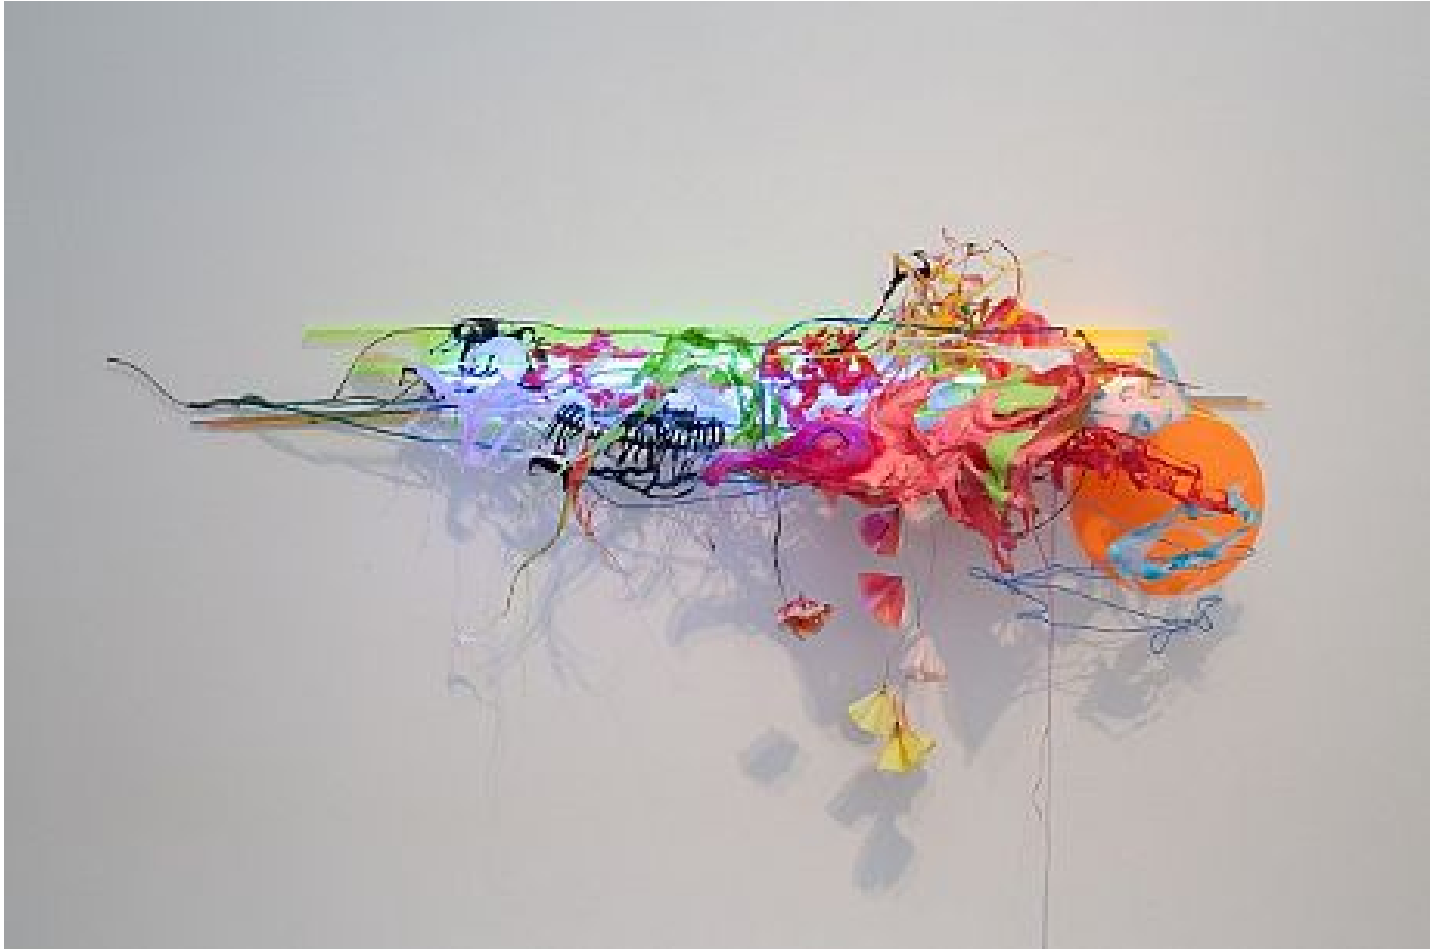

# ROBISCHON

JUDY PFAFF, *MY SECOND DREAM*

expanded foam, steel wires, plastics, and fluorescent light, 52 x 112 x 24 in. (132.1 x 284.5 x 61  
cm)

JP121