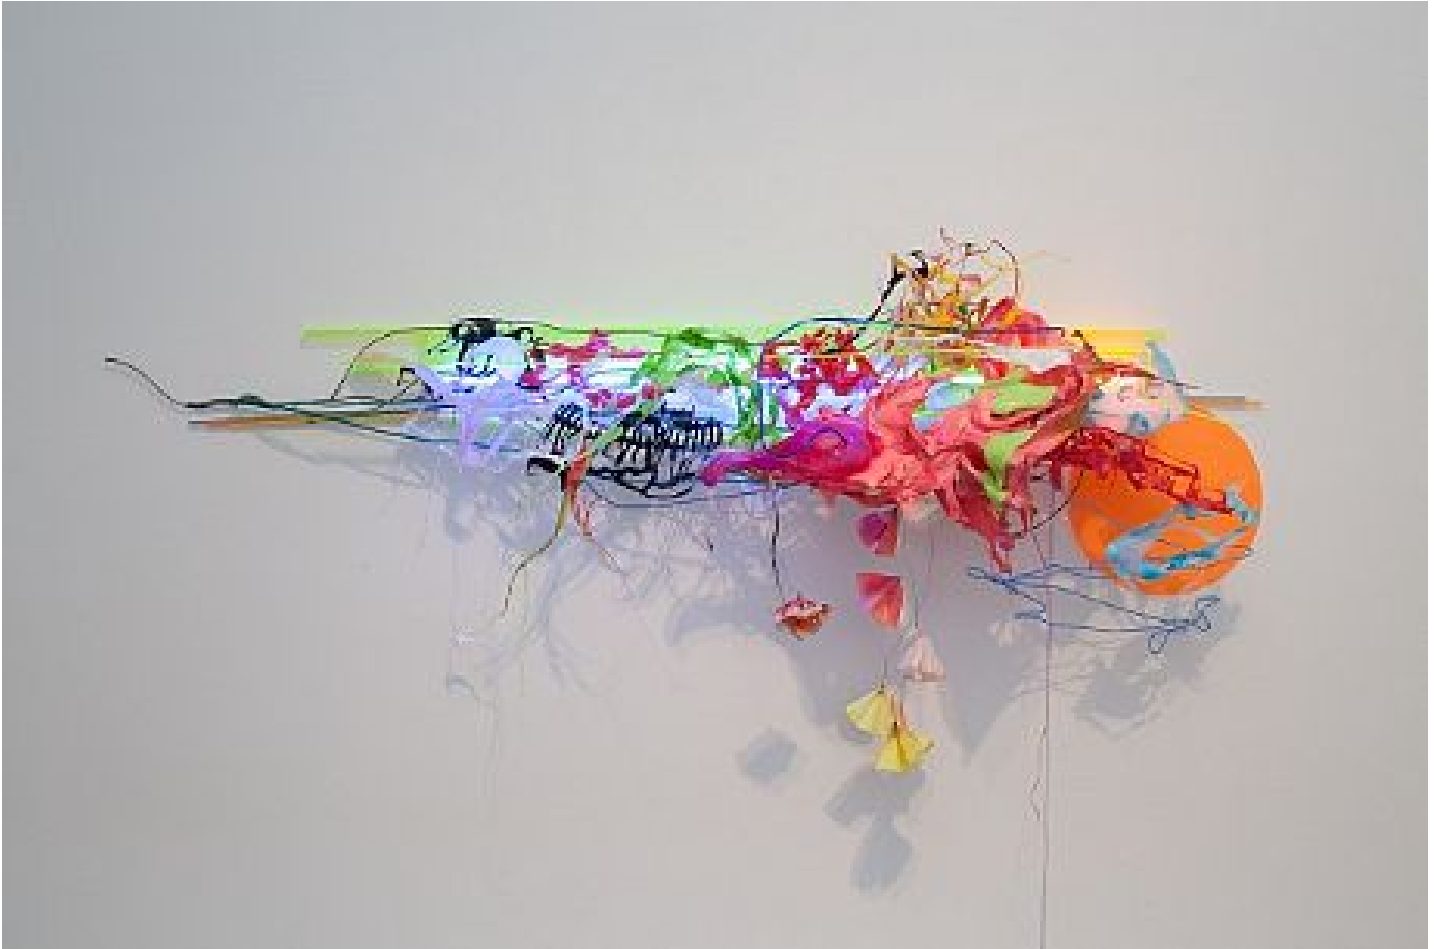

ROBISCHON

JUDY PFAFF, *MY SECOND DREAM*

expanded foam, steel wires, plastics, and fluorescent light, 52 x 112 x 24 in. (132.1 x 284.5 x 61
cm)

JP121