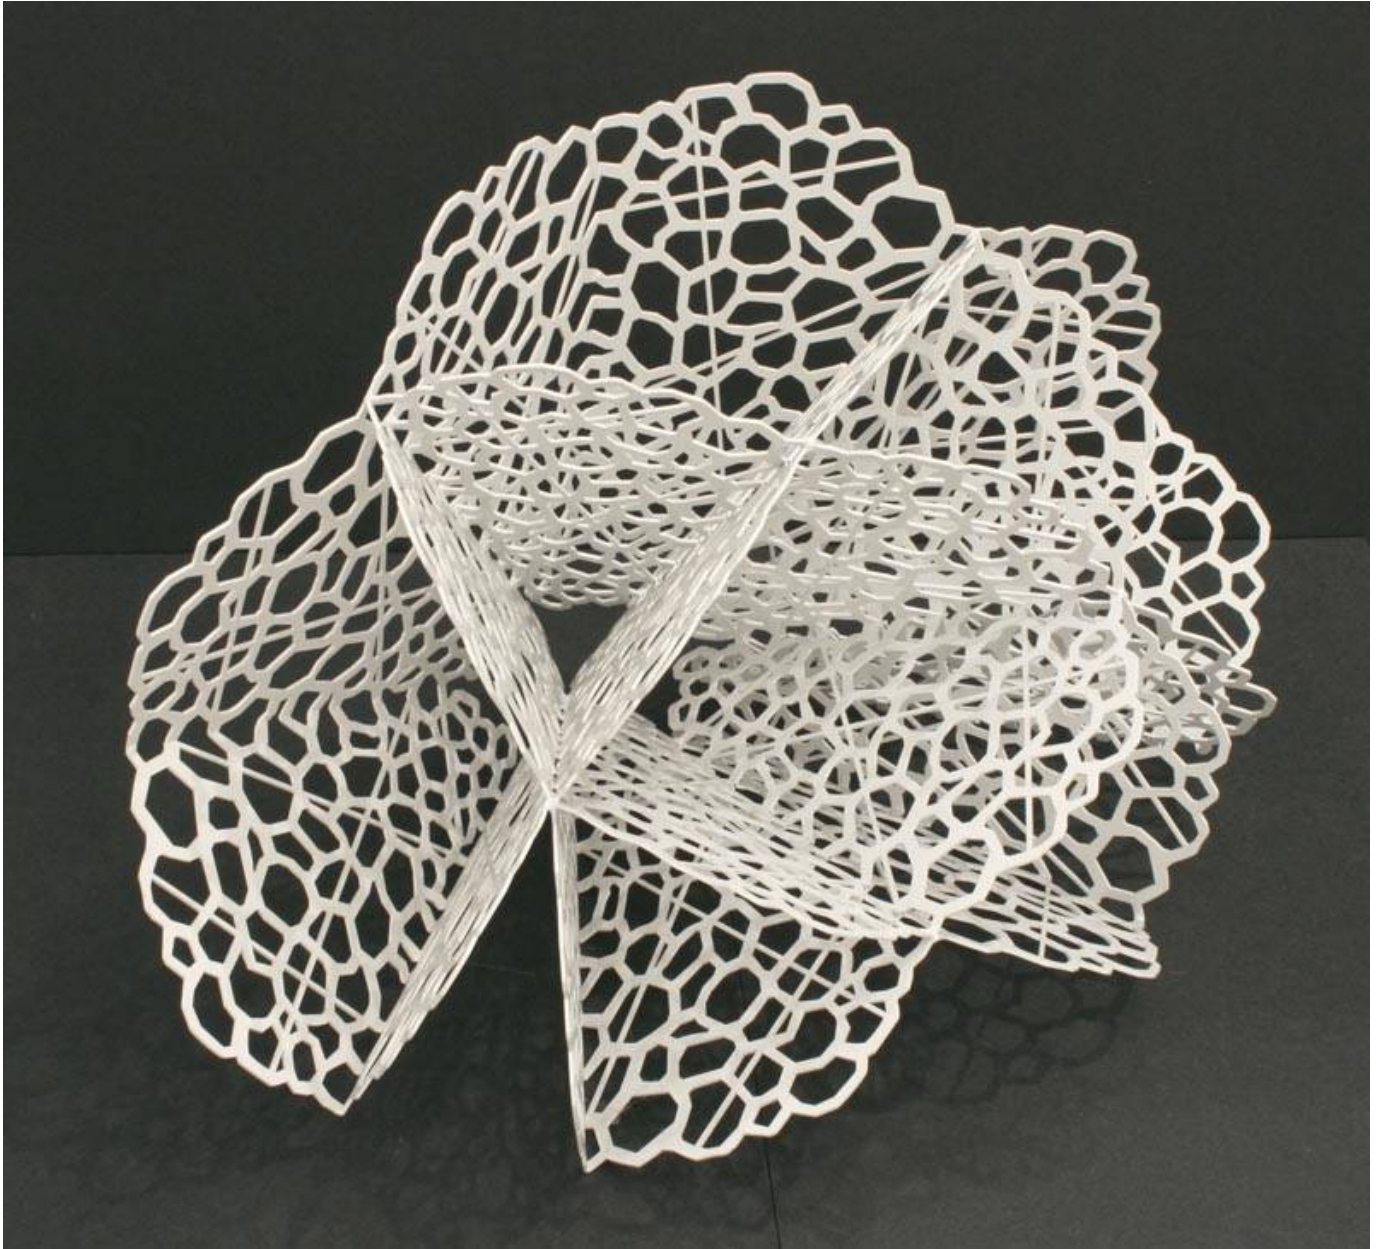

# ROBISCHON

LINDA FLEMING, *PORTENT MAQUETTE 2/3*  
powder-coated steel, 11 x 21 x 12 in. (27.9 x 53.3 x 30.5 cm)  
FLE018