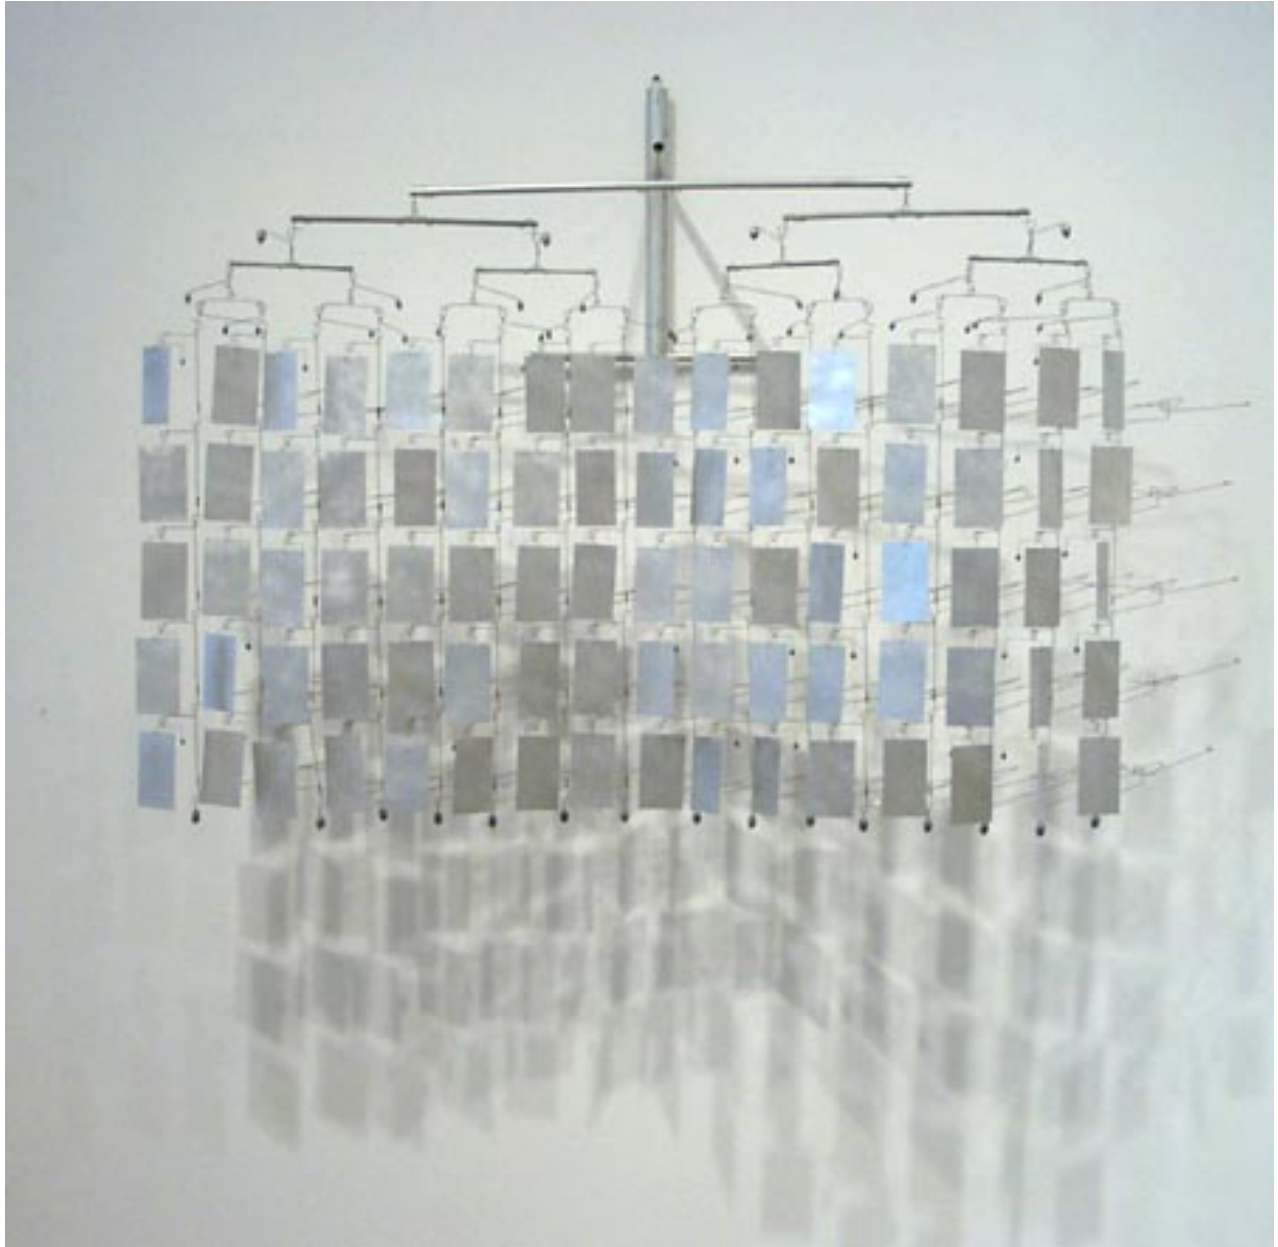

# ROBISCHON

TIM PRENTICE, *D.C. Maquette*  
aluminum/wire, 644010 in. (162.6 x 101.6 x 25.4 cm)  
TP019