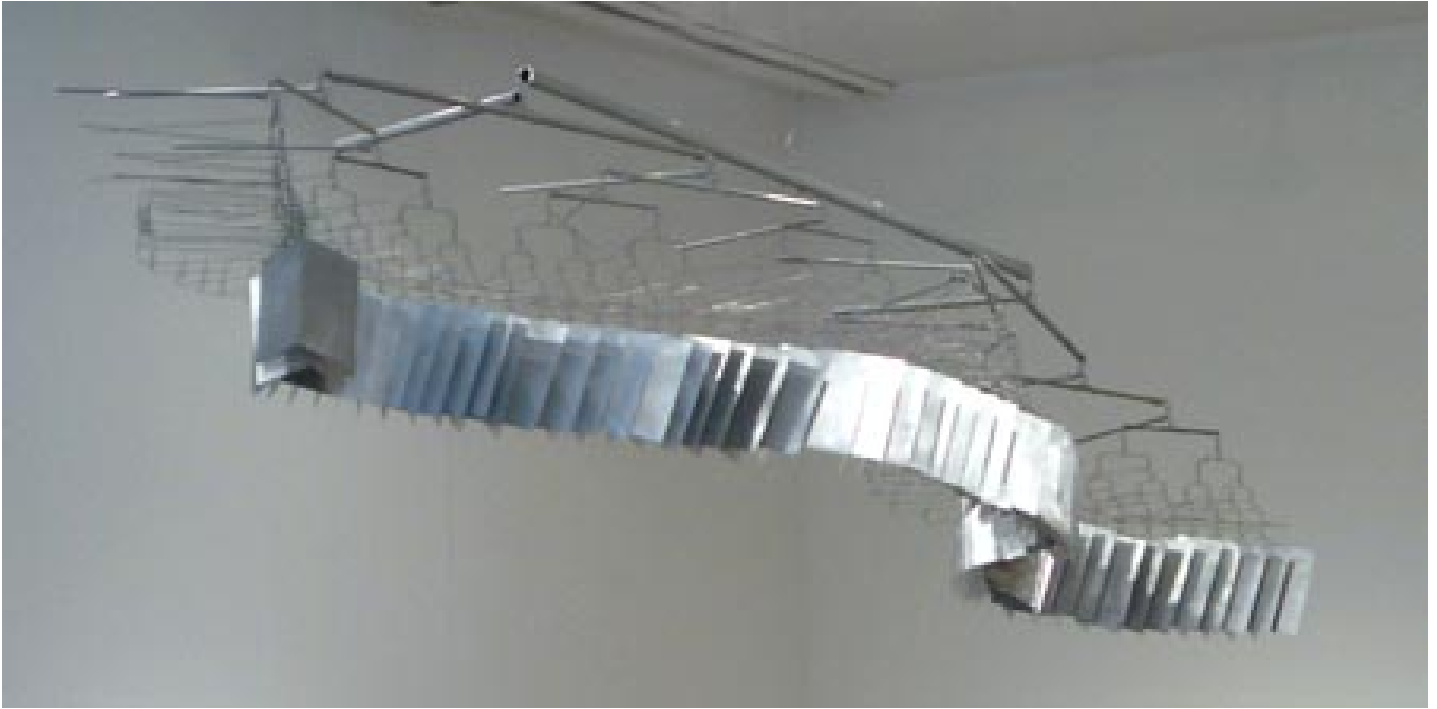

# ROBISCHON

TIM PRENTICE, *Judd Mobile*  
aluminum/wire, 961616 in. (243.8 x 40.6 x 40.6 cm)  
TP029