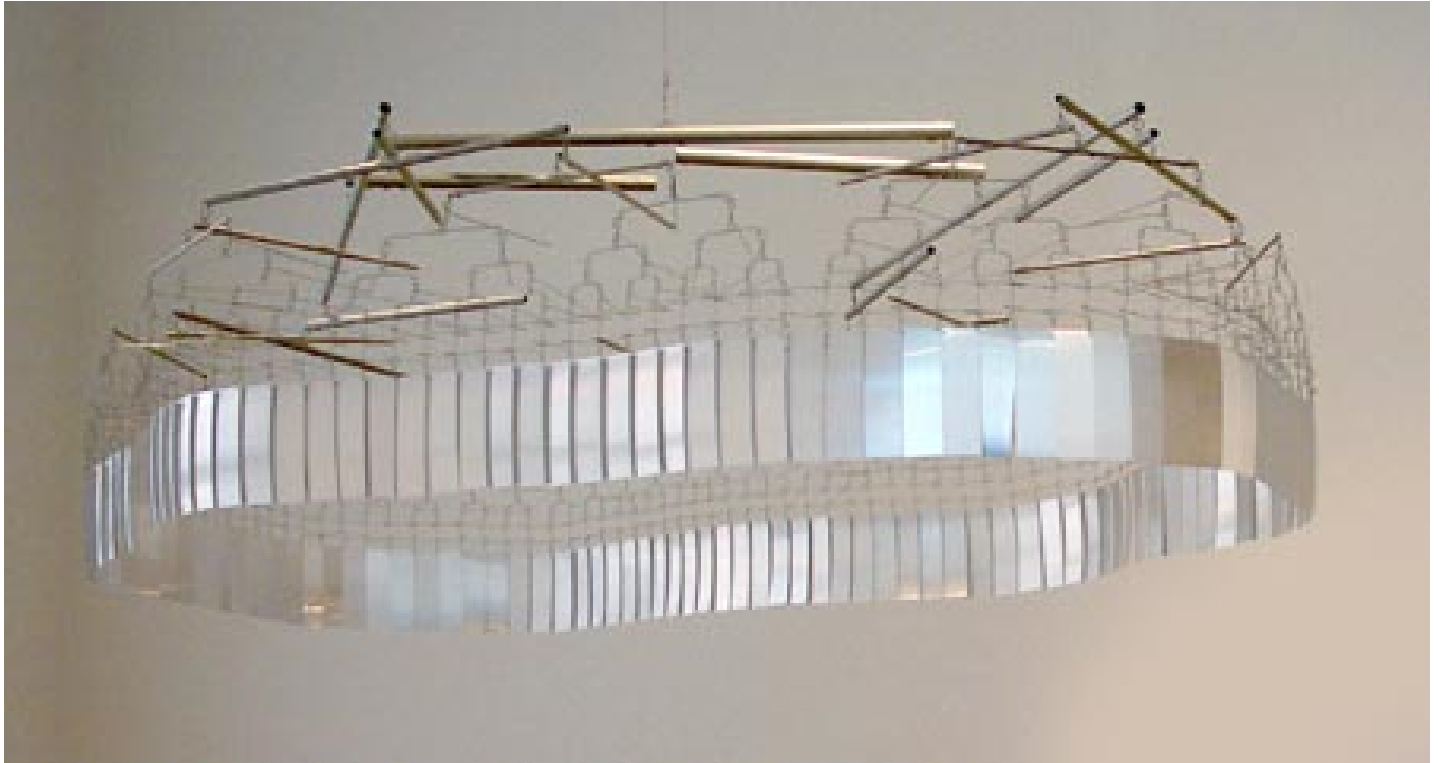

# ROBISCHON

TIM PRENTICE, *Oculus*  
aluminum/wire, 727218 in. (182.9 x 182.9 x 45.7 cm)  
TP024